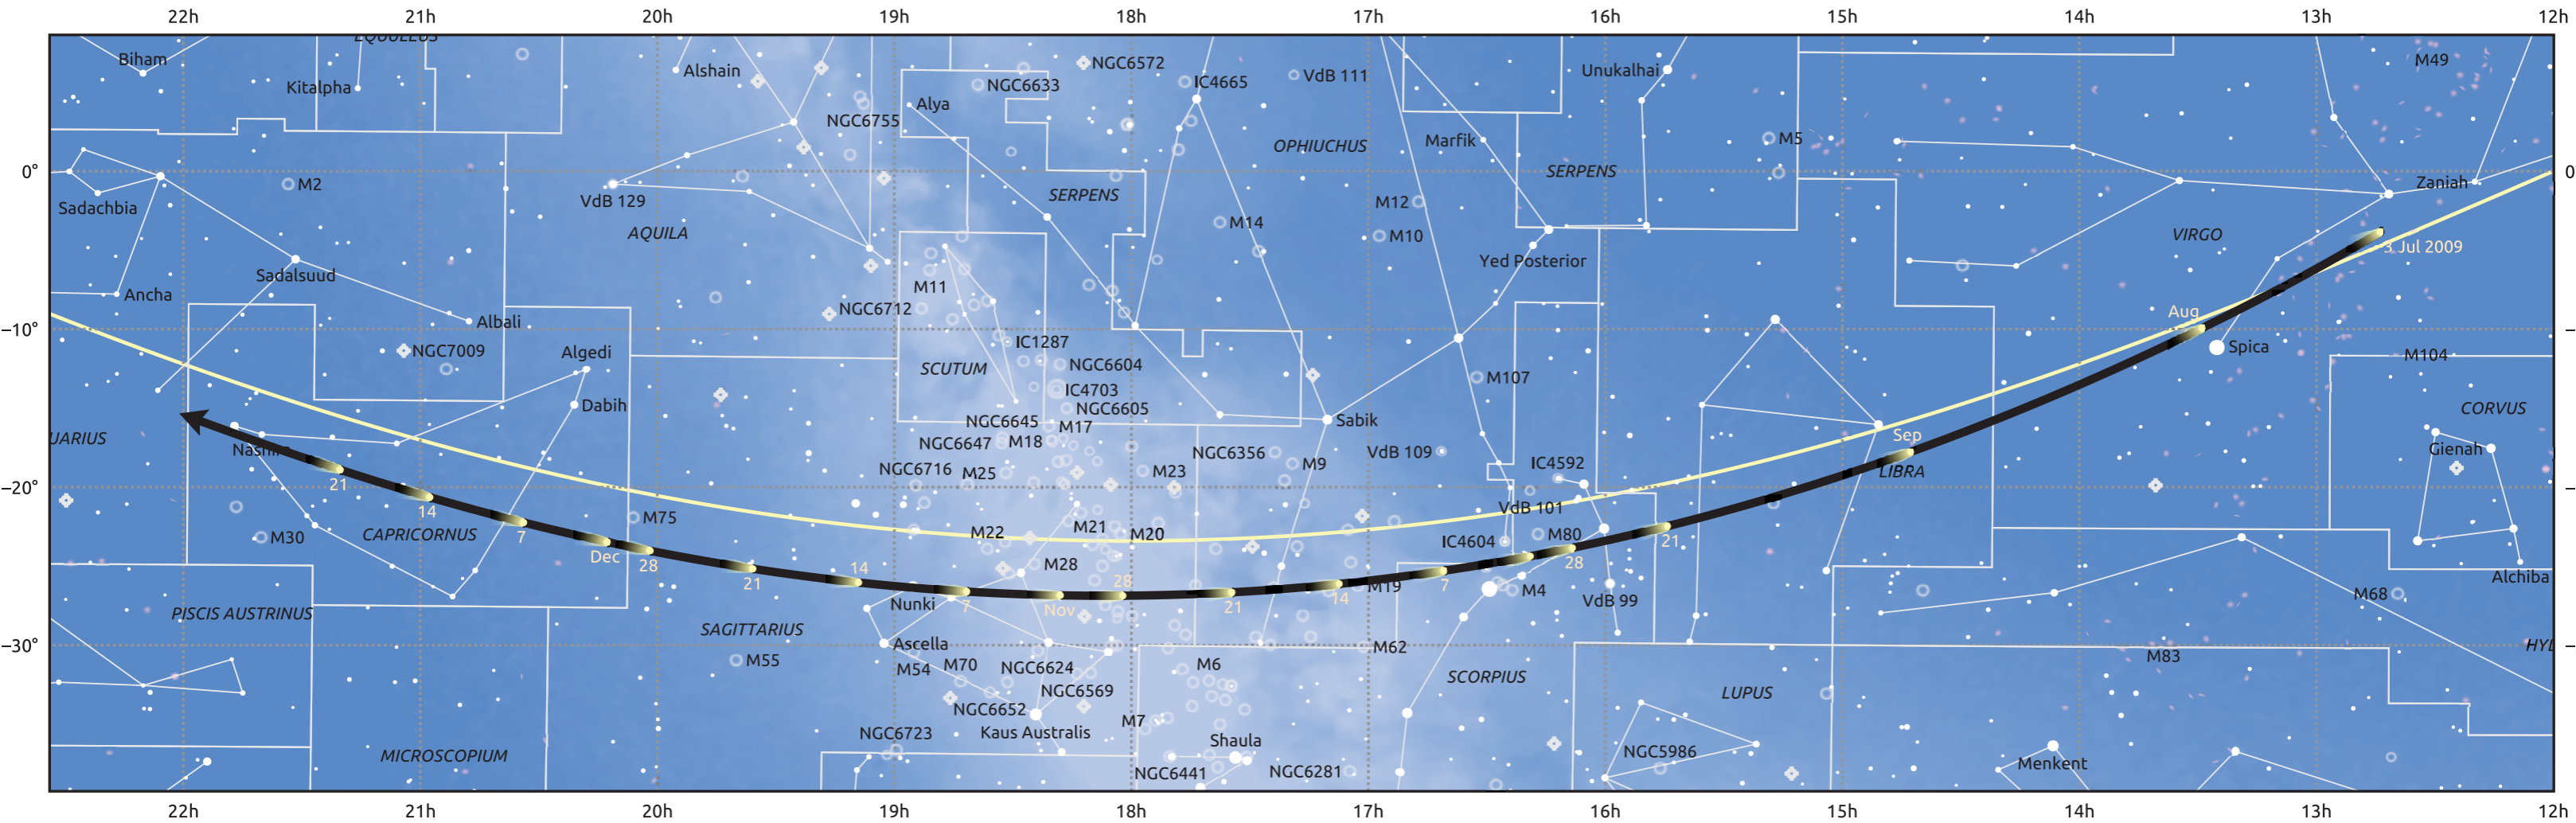

# The path of 88P/Howell starting on 3 Jul 2009

© Dominic Ford 2011–2025. Date markers placed at midnight UTC. Downloaded from <https://in-the-sky.org>

Magnitude scale: ● 6.0 ● 5.0 ● 4.0 ● 3.0 ● 2.0 ● 1.0

— Ecliptic Plane

Galaxy    Bright nebula    Open cluster    Globular cluster    Planetary nebula

Date	Mag
2009 Aug 18	9.3
2009 Sep 1	9.1
2009 Nov 1	9.1
2009 Dec 15	10.3