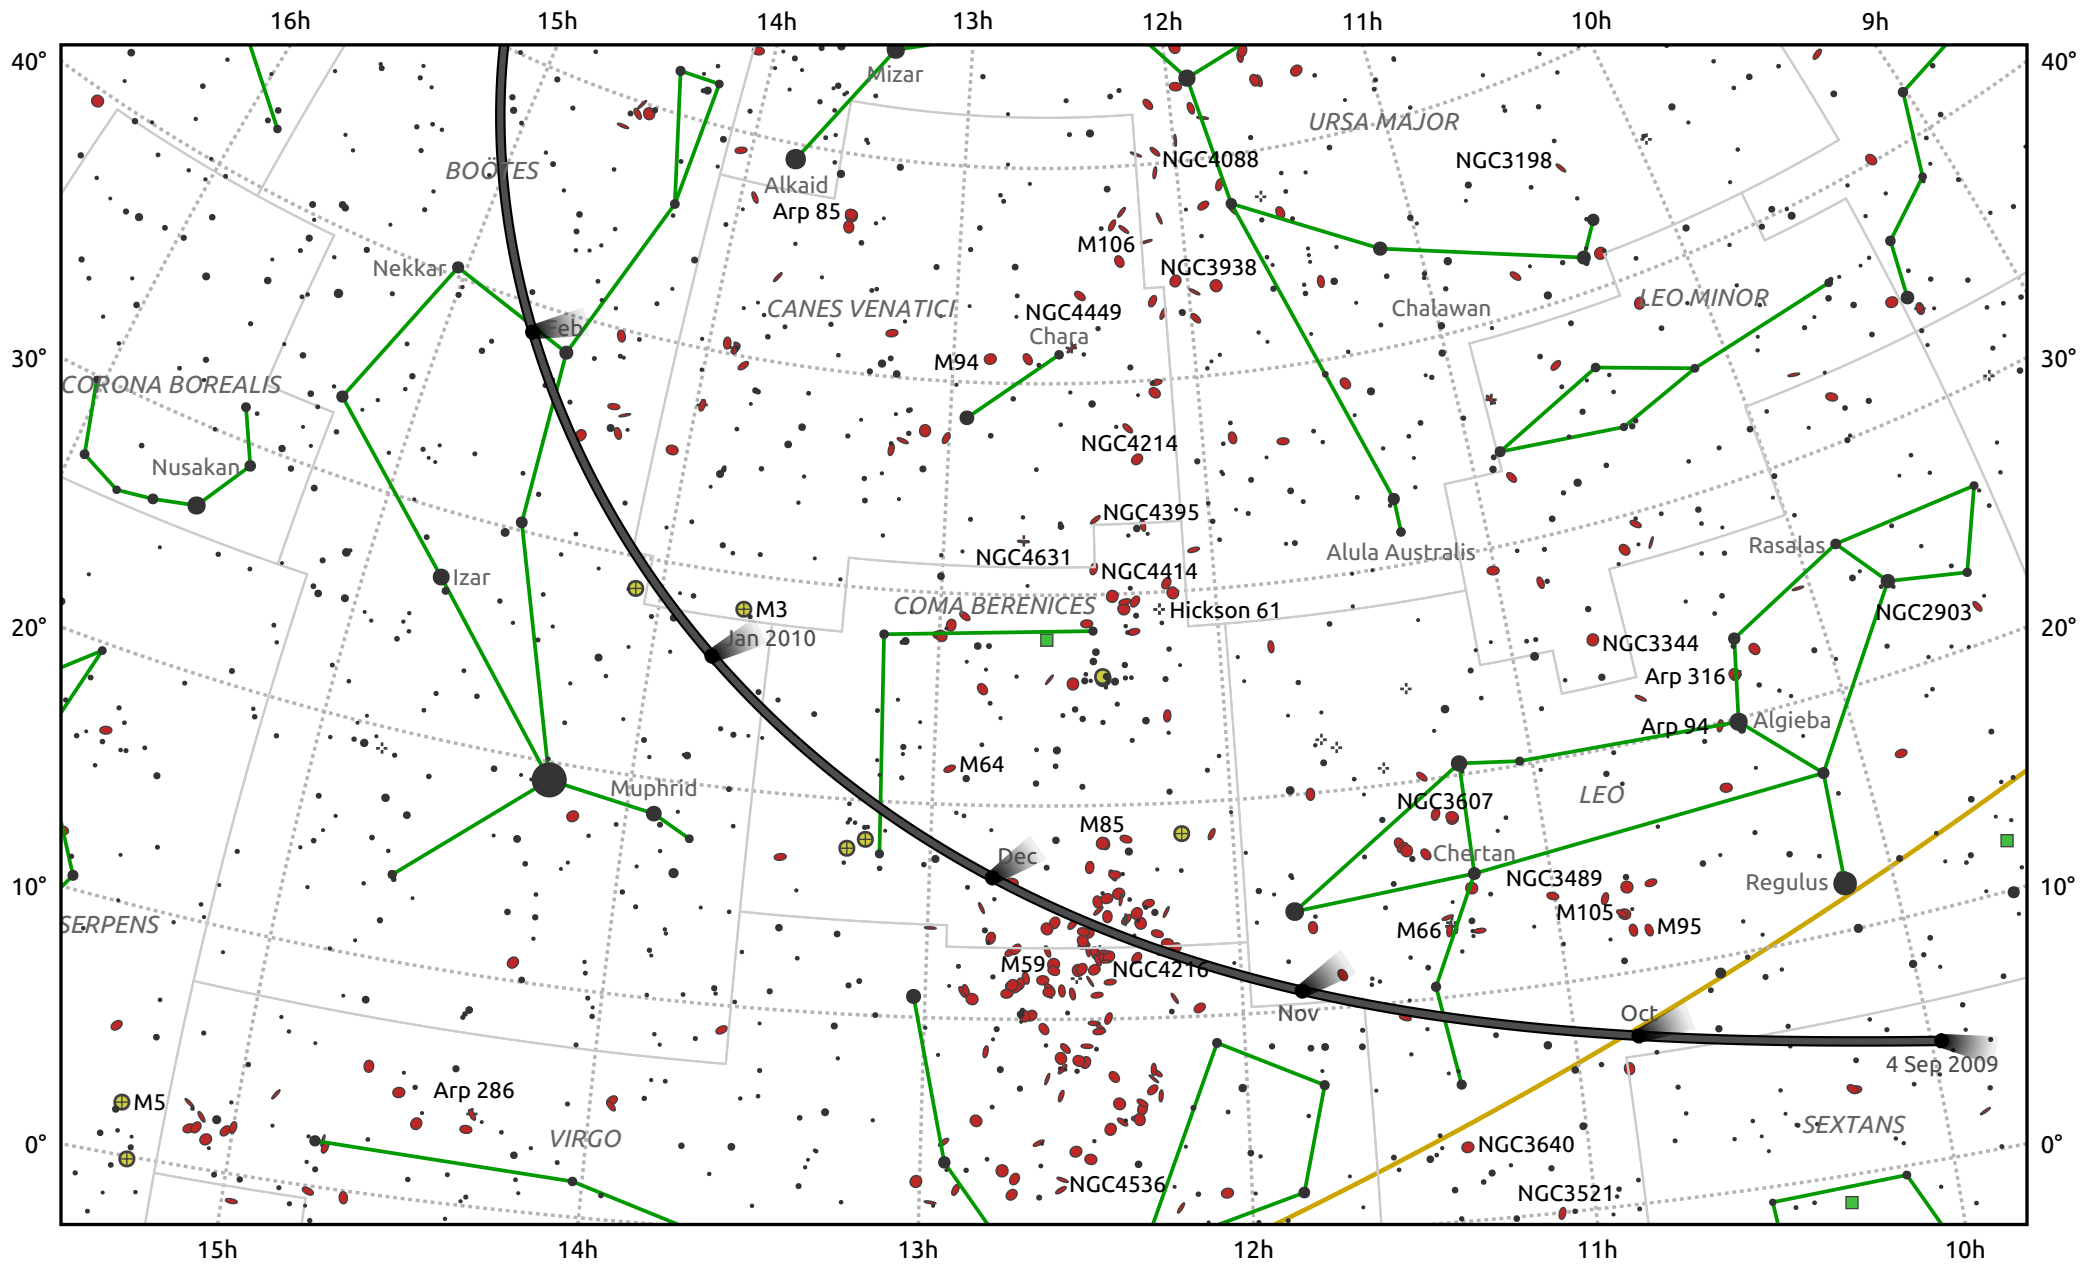

# The path of C/2007 Q3 (Siding Spring) starting on 4 Sep 2009

© Dominic Ford 2011–2025. Date markers placed at midnight UTC. Downloaded from <https://in-the-sky.org>

Magnitude scale: · 7.0 · 6.0 · 5.0 · 4.0 · 3.0 · 2.0 · 1.0 · 0.0

— Ecliptic Plane

● Galaxy    ■ Bright nebula    ● Open cluster    ⊕ Globular cluster    ⬠ Planetary nebula

Date	Mag
2009 Nov 1	9.0
2010 Jan 1	9.0
2010 Mar 1	9.7