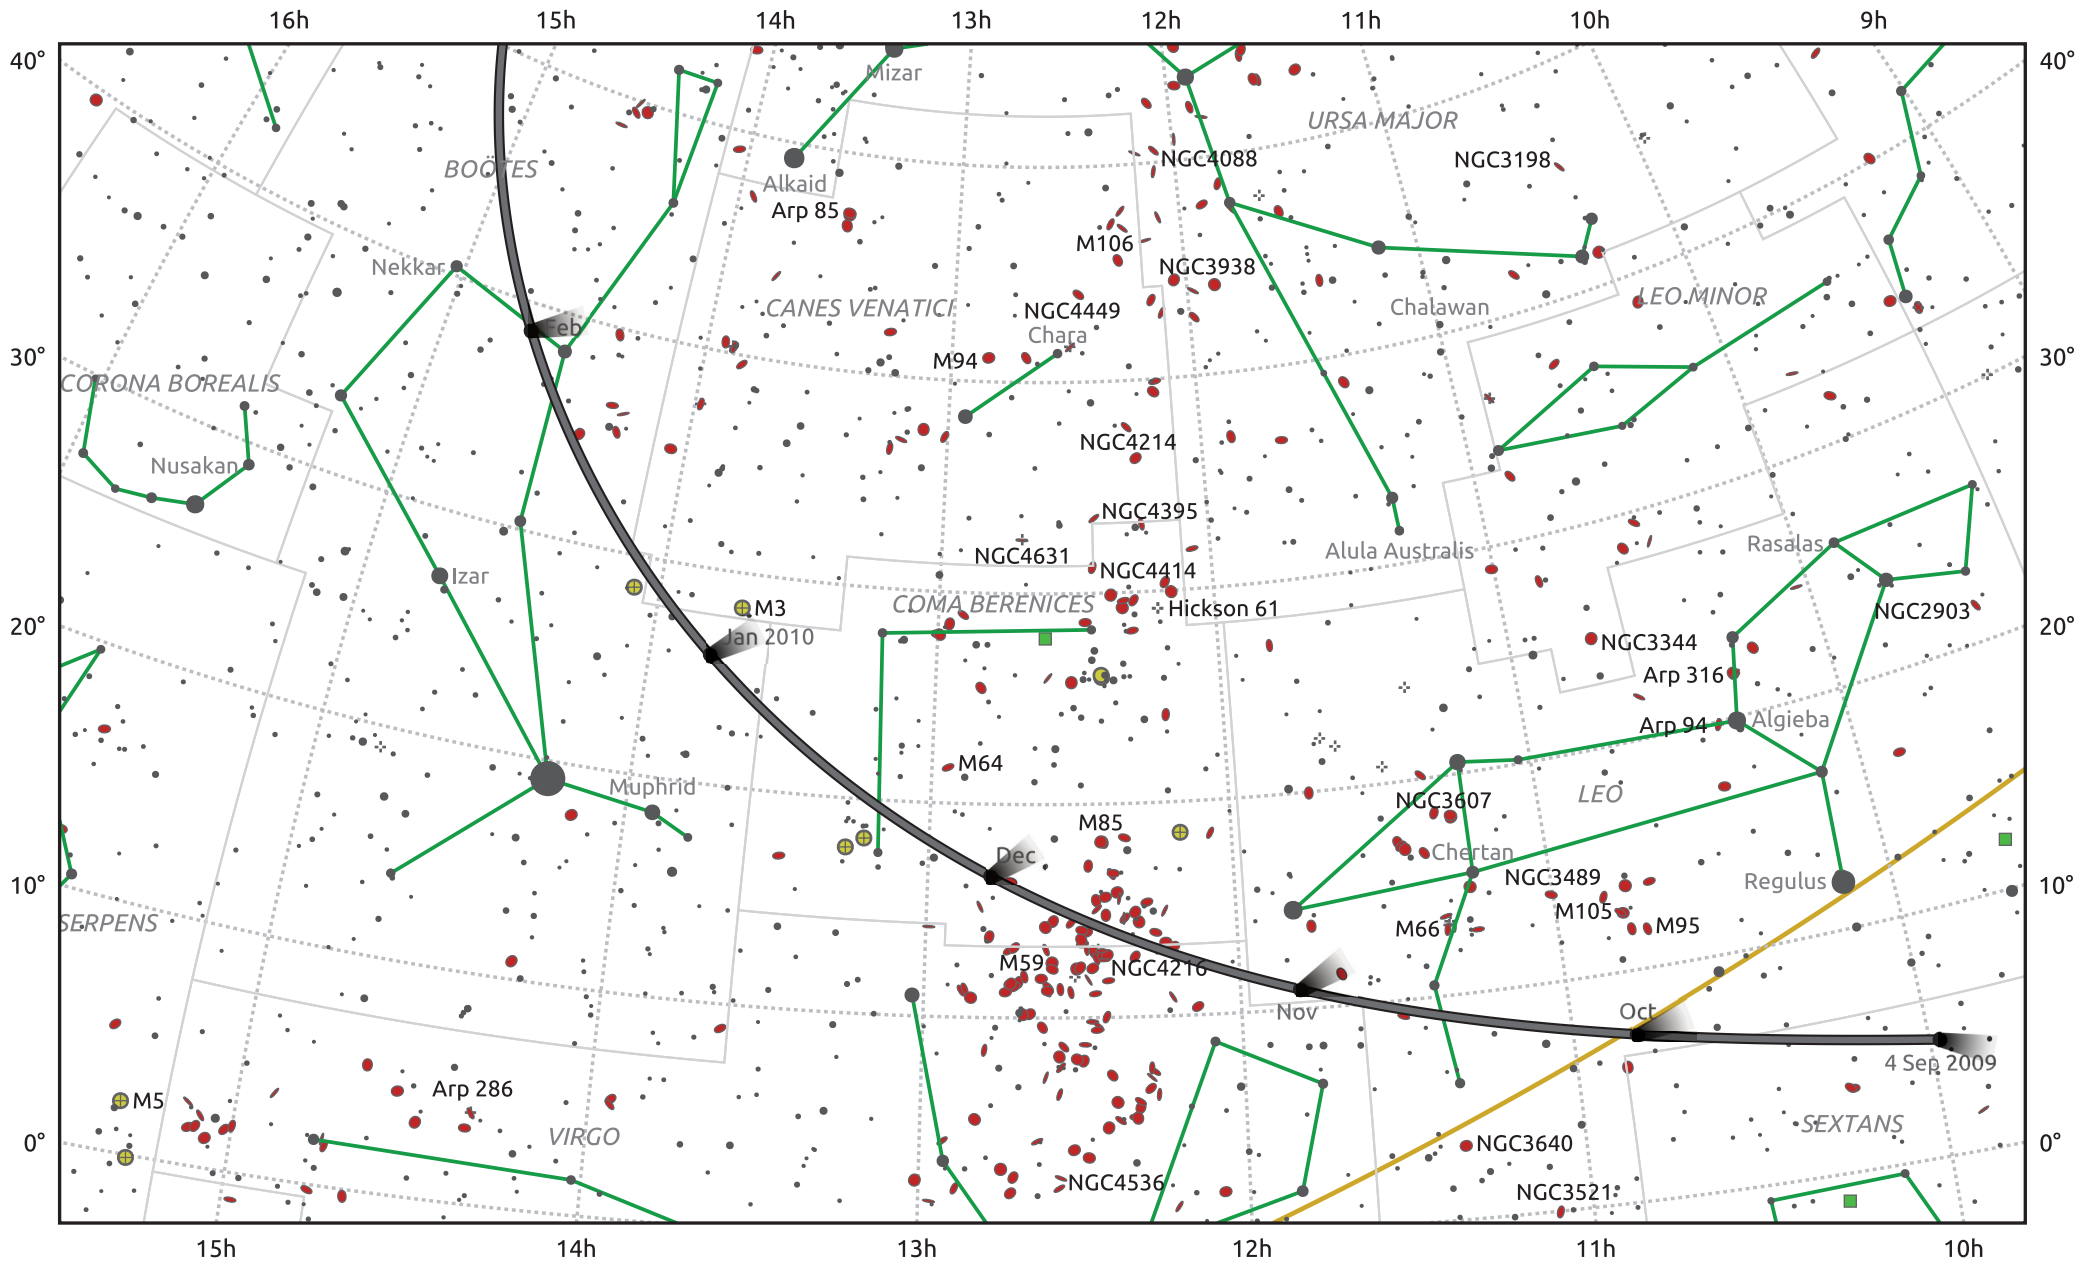

The path of C/2007 Q3 (Siding Spring) starting on 4 Sep 2009

© Dominic Ford 2011–2025. Date markers placed at midnight UTC. Downloaded from <https://in-the-sky.org>

Magnitude scale: \bullet 7.0 \bullet 6.0 \bullet 5.0 \bullet 4.0 \bullet 3.0 \bullet 2.0 \bullet 1.0 \bullet 0.0

— Ecliptic Plane

- ◌ Galaxy
- ◻ Bright nebula
- ◯ Open cluster
- ⊕ Globular cluster
- ◊ Planetary nebula

Date	Mag
2009 Nov 1	9.0
2010 Jan 1	9.0
2010 Mar 1	9.7