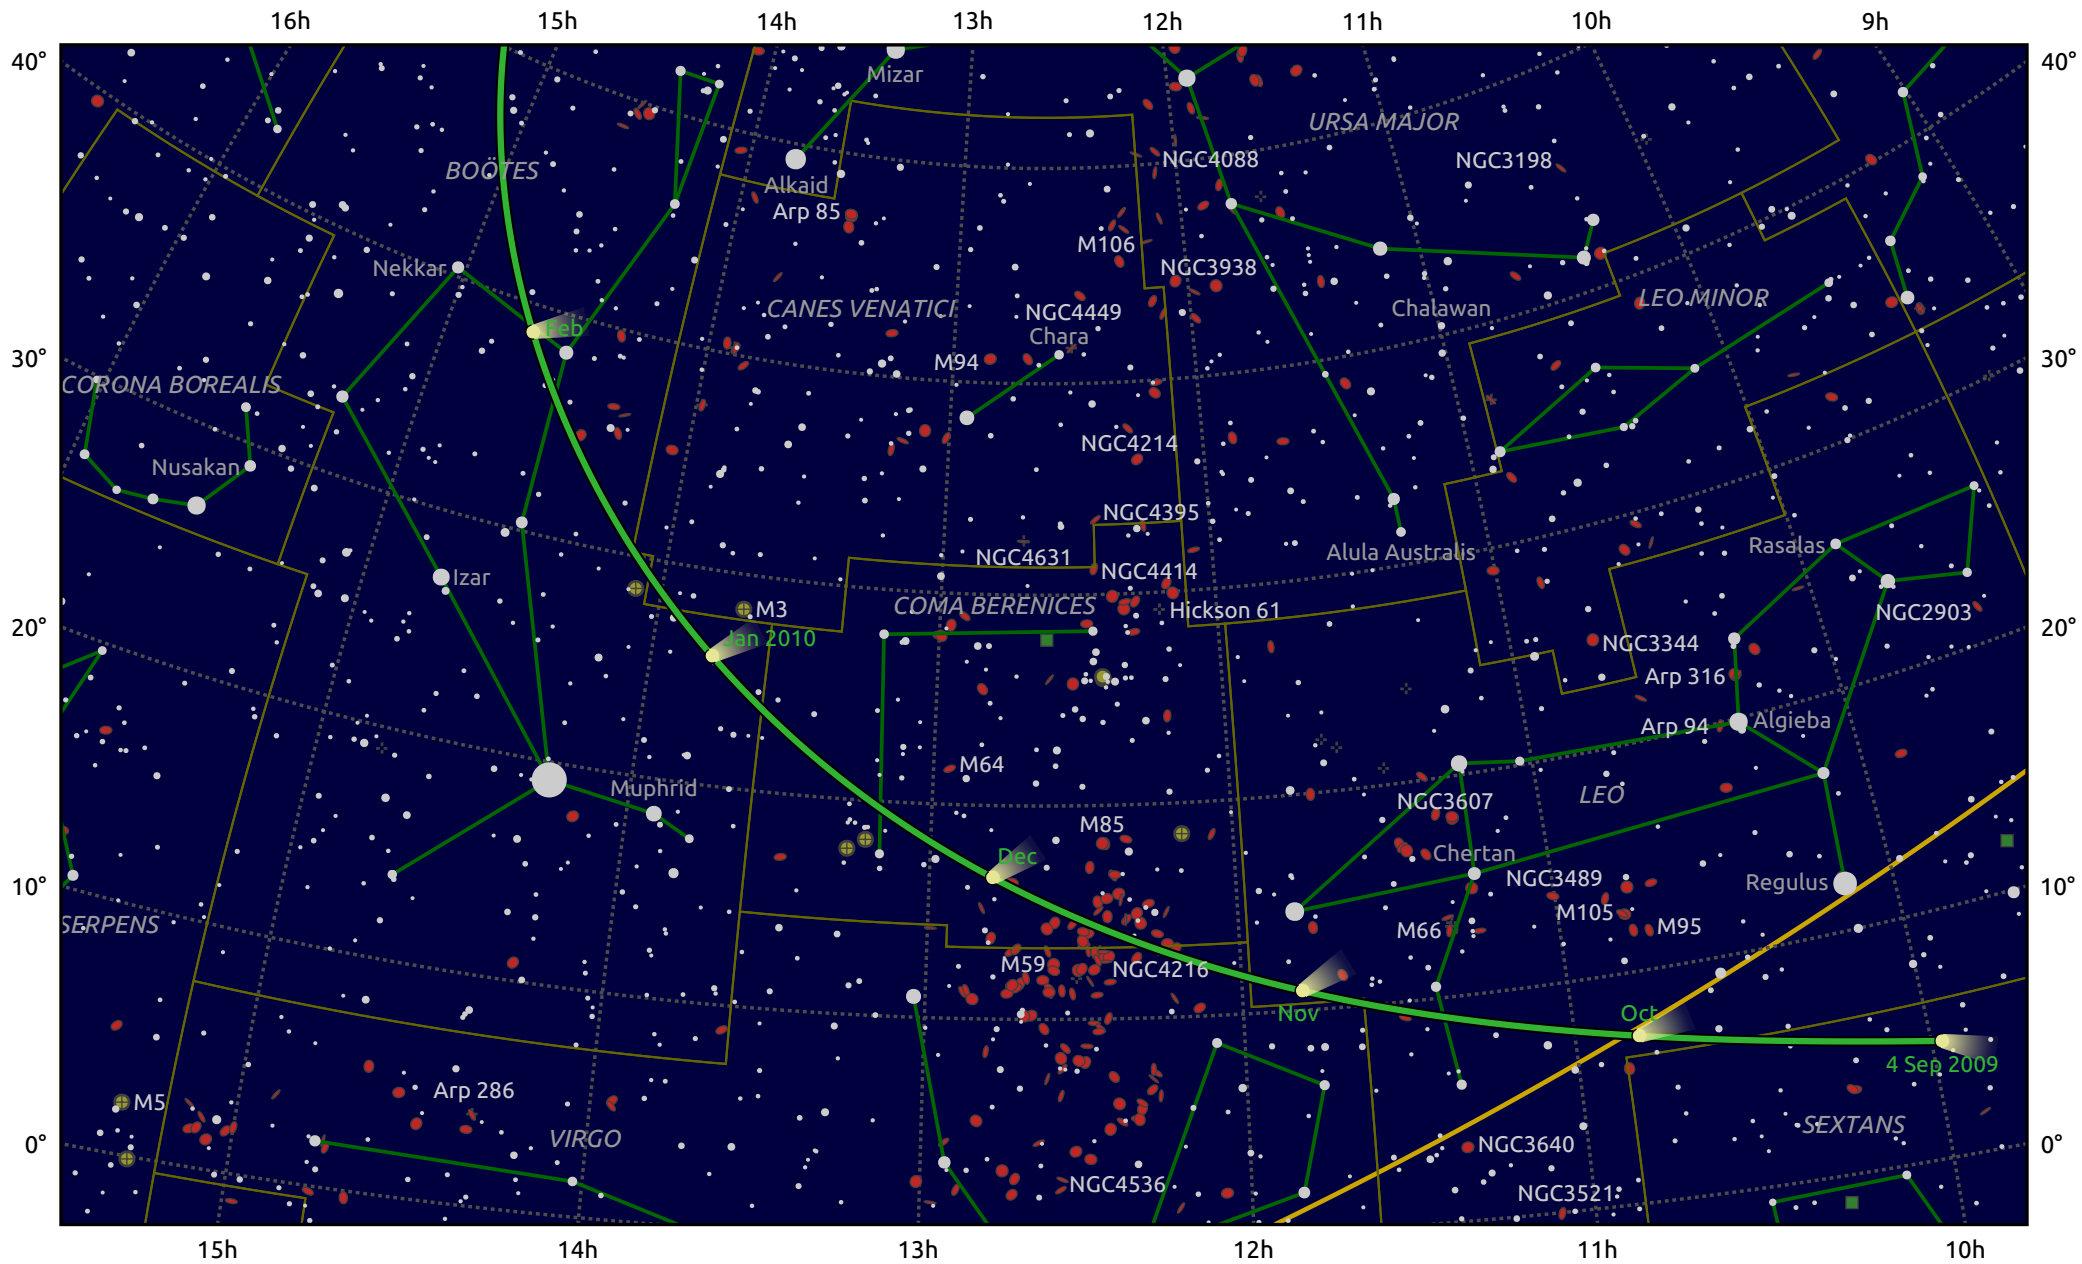

The path of C/2007 Q3 (Siding Spring) starting on 4 Sep 2009

© Dominic Ford 2011–2025. Date markers placed at midnight UTC. Downloaded from <https://in-the-sky.org>

Magnitude scale: 7.0 6.0 5.0 4.0 3.0 2.0 1.0 0.0

Ecliptic Plane

Galaxy
 Bright nebula
 Open cluster
 Globular cluster
 Planetary nebula

Date	Mag
2009 Nov 1	9.0
2010 Jan 1	9.0
2010 Mar 1	9.7