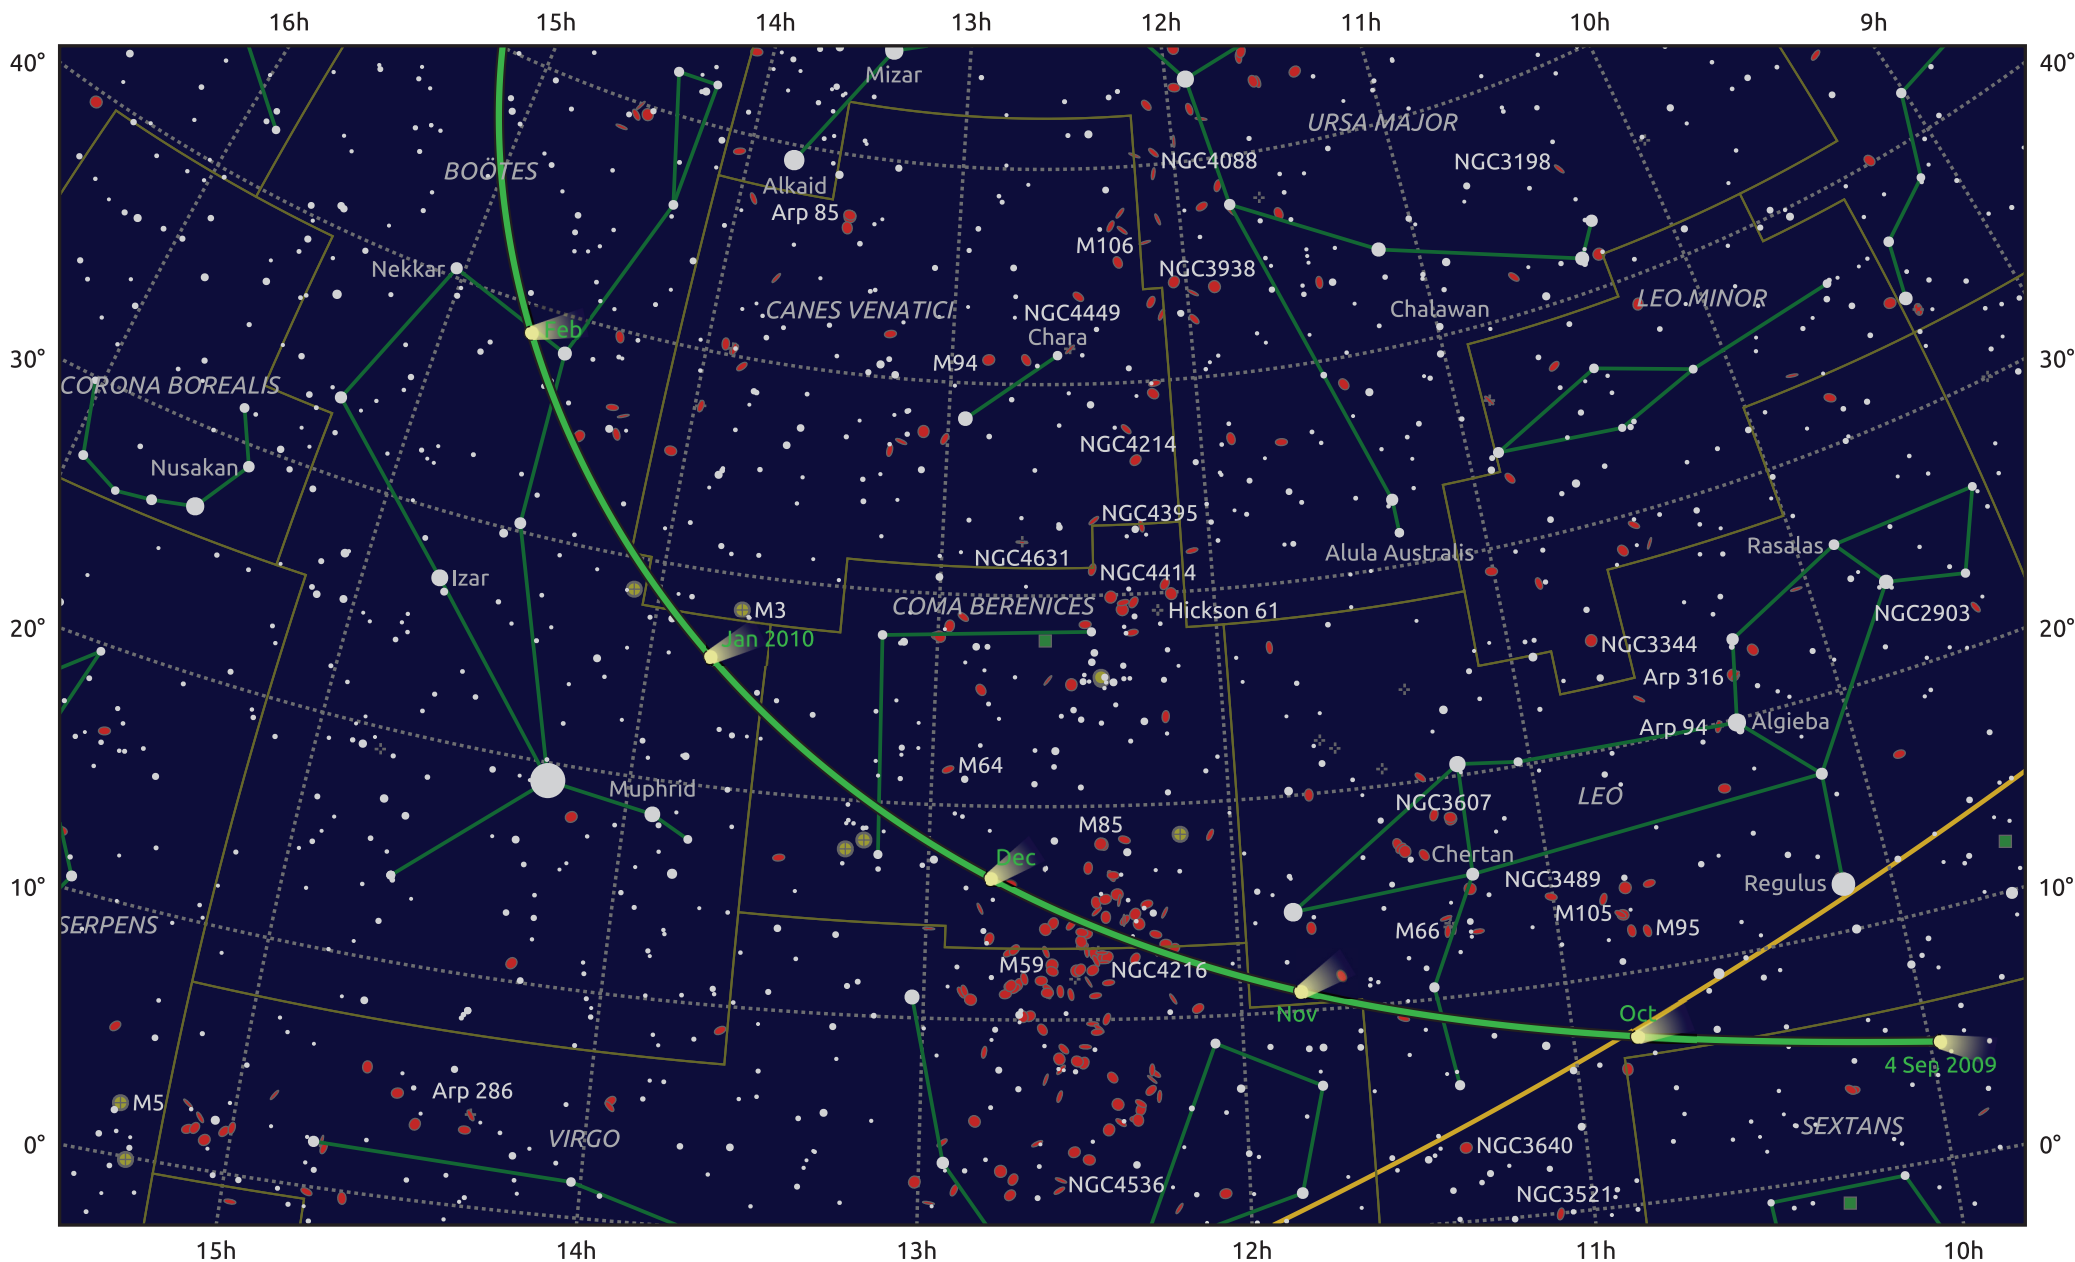

The path of C/2007 Q3 (Siding Spring) starting on 4 Sep 2009

© Dominic Ford 2011–2025. Date markers placed at midnight UTC. Downloaded from <https://in-the-sky.org>

Magnitude scale: \bullet 7.0 \bullet 6.0 \bullet 5.0 \bullet 4.0 \bullet 3.0 \bullet 2.0 \bullet 1.0 \bullet 0.0

— Ecliptic Plane

- Galaxy
- Bright nebula
- Open cluster
- ⊕ Globular cluster
- ⊕ Planetary nebula

Date	Mag
2009 Nov 1	9.0
2010 Jan 1	9.0
2010 Mar 1	9.7