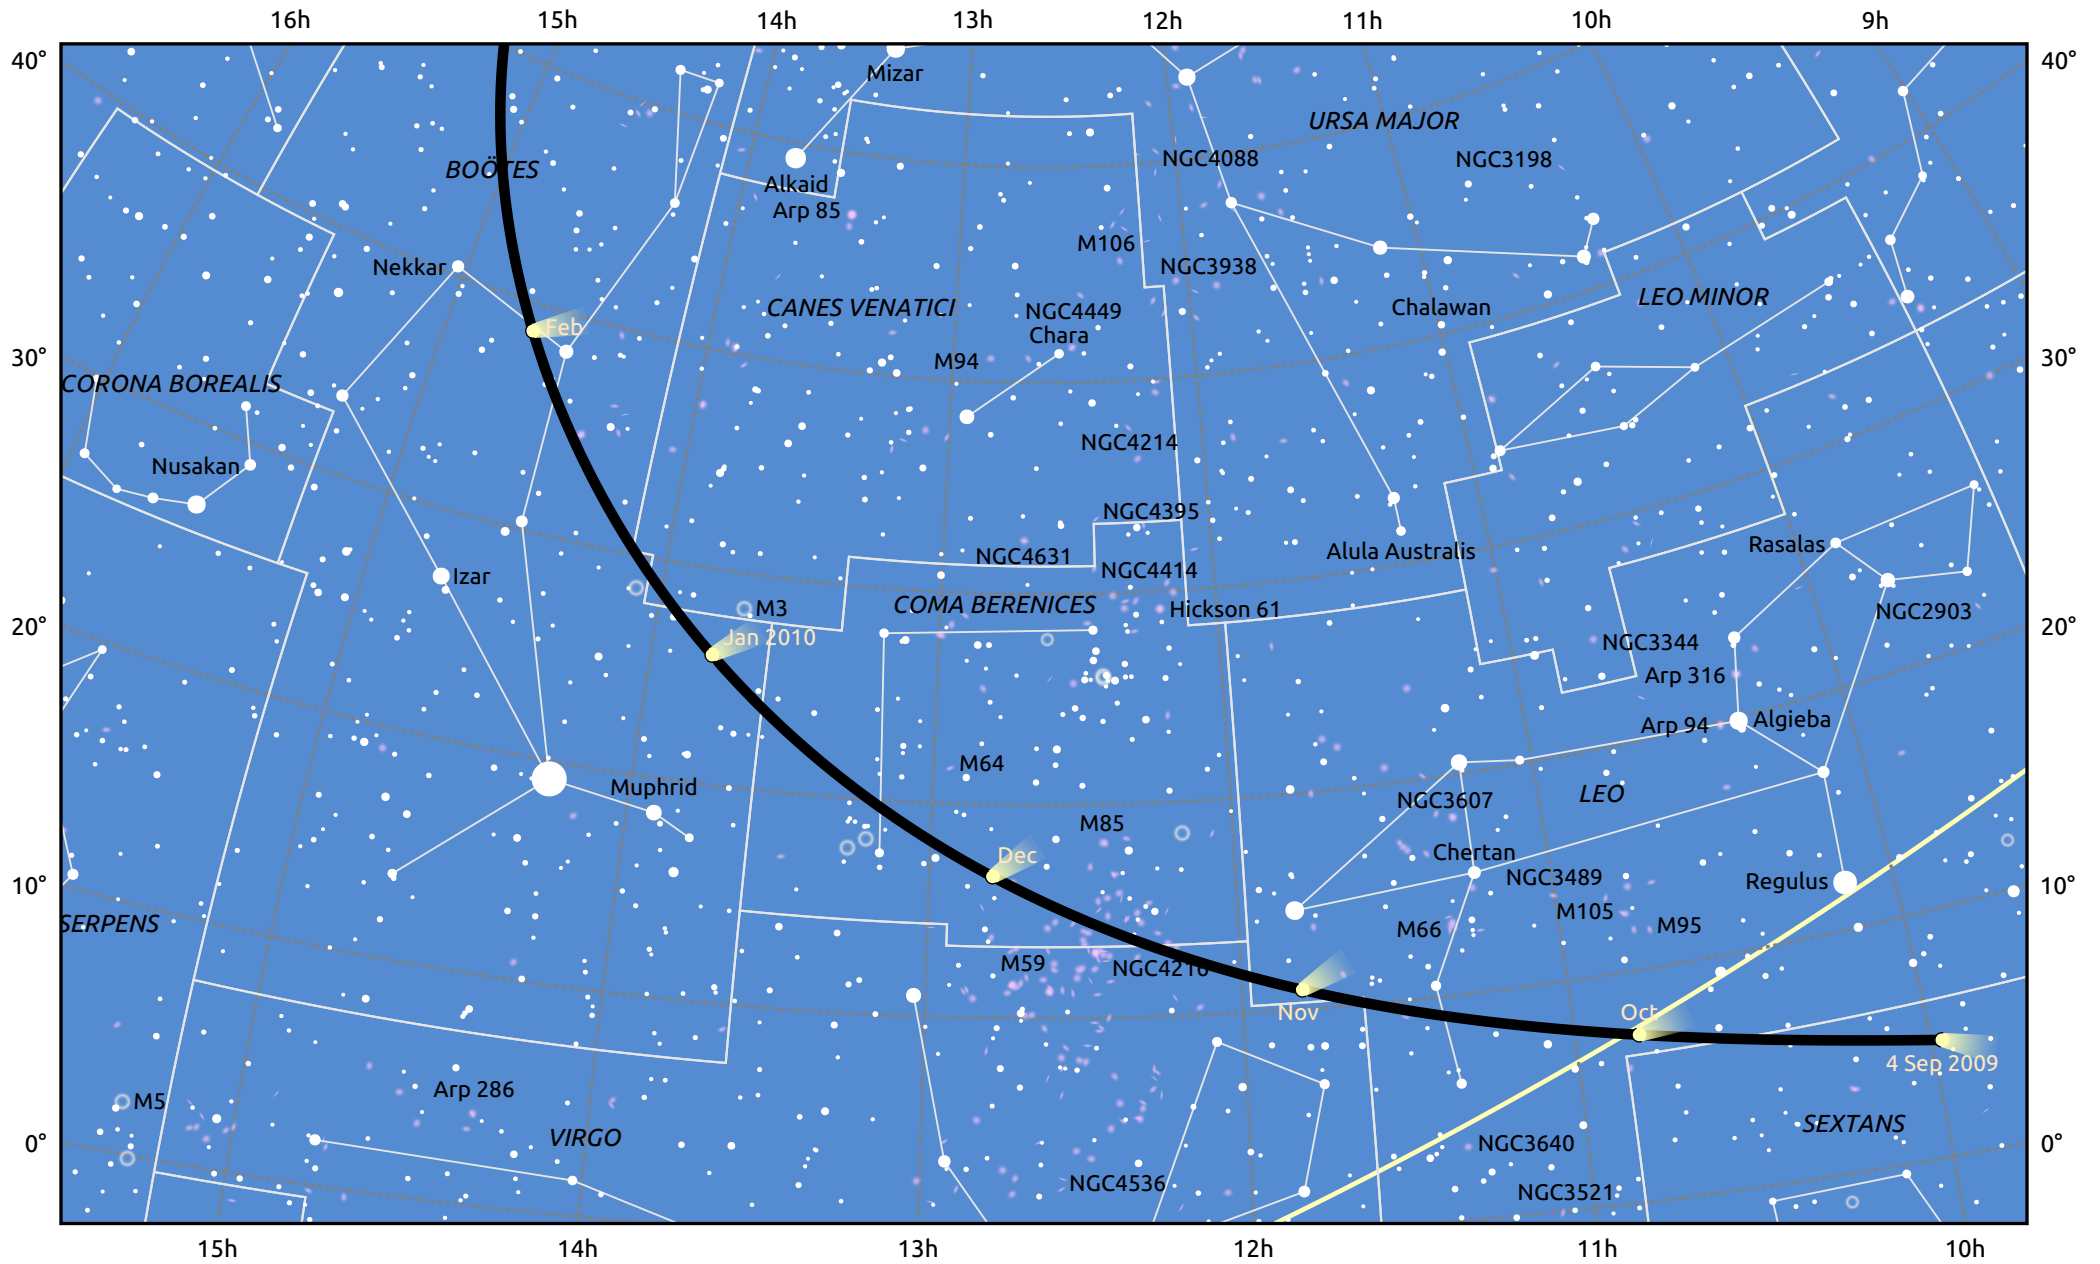

The path of C/2007 Q3 (Siding Spring) starting on 4 Sep 2009

© Dominic Ford 2011–2025. Date markers placed at midnight UTC. Downloaded from <https://in-the-sky.org>

Magnitude scale: ● 7.0 ● 6.0 ● 5.0 ● 4.0 ● 3.0 ● 2.0 ● 1.0 ● 0.0

— Ecliptic Plane

Galaxy Bright nebula Open cluster Globular cluster Planetary nebula

| Date | Mag |
|------------|-----|
| 2009 Nov 1 | 9.0 |
| 2010 Jan 1 | 9.0 |
| 2010 Mar 1 | 9.7 |