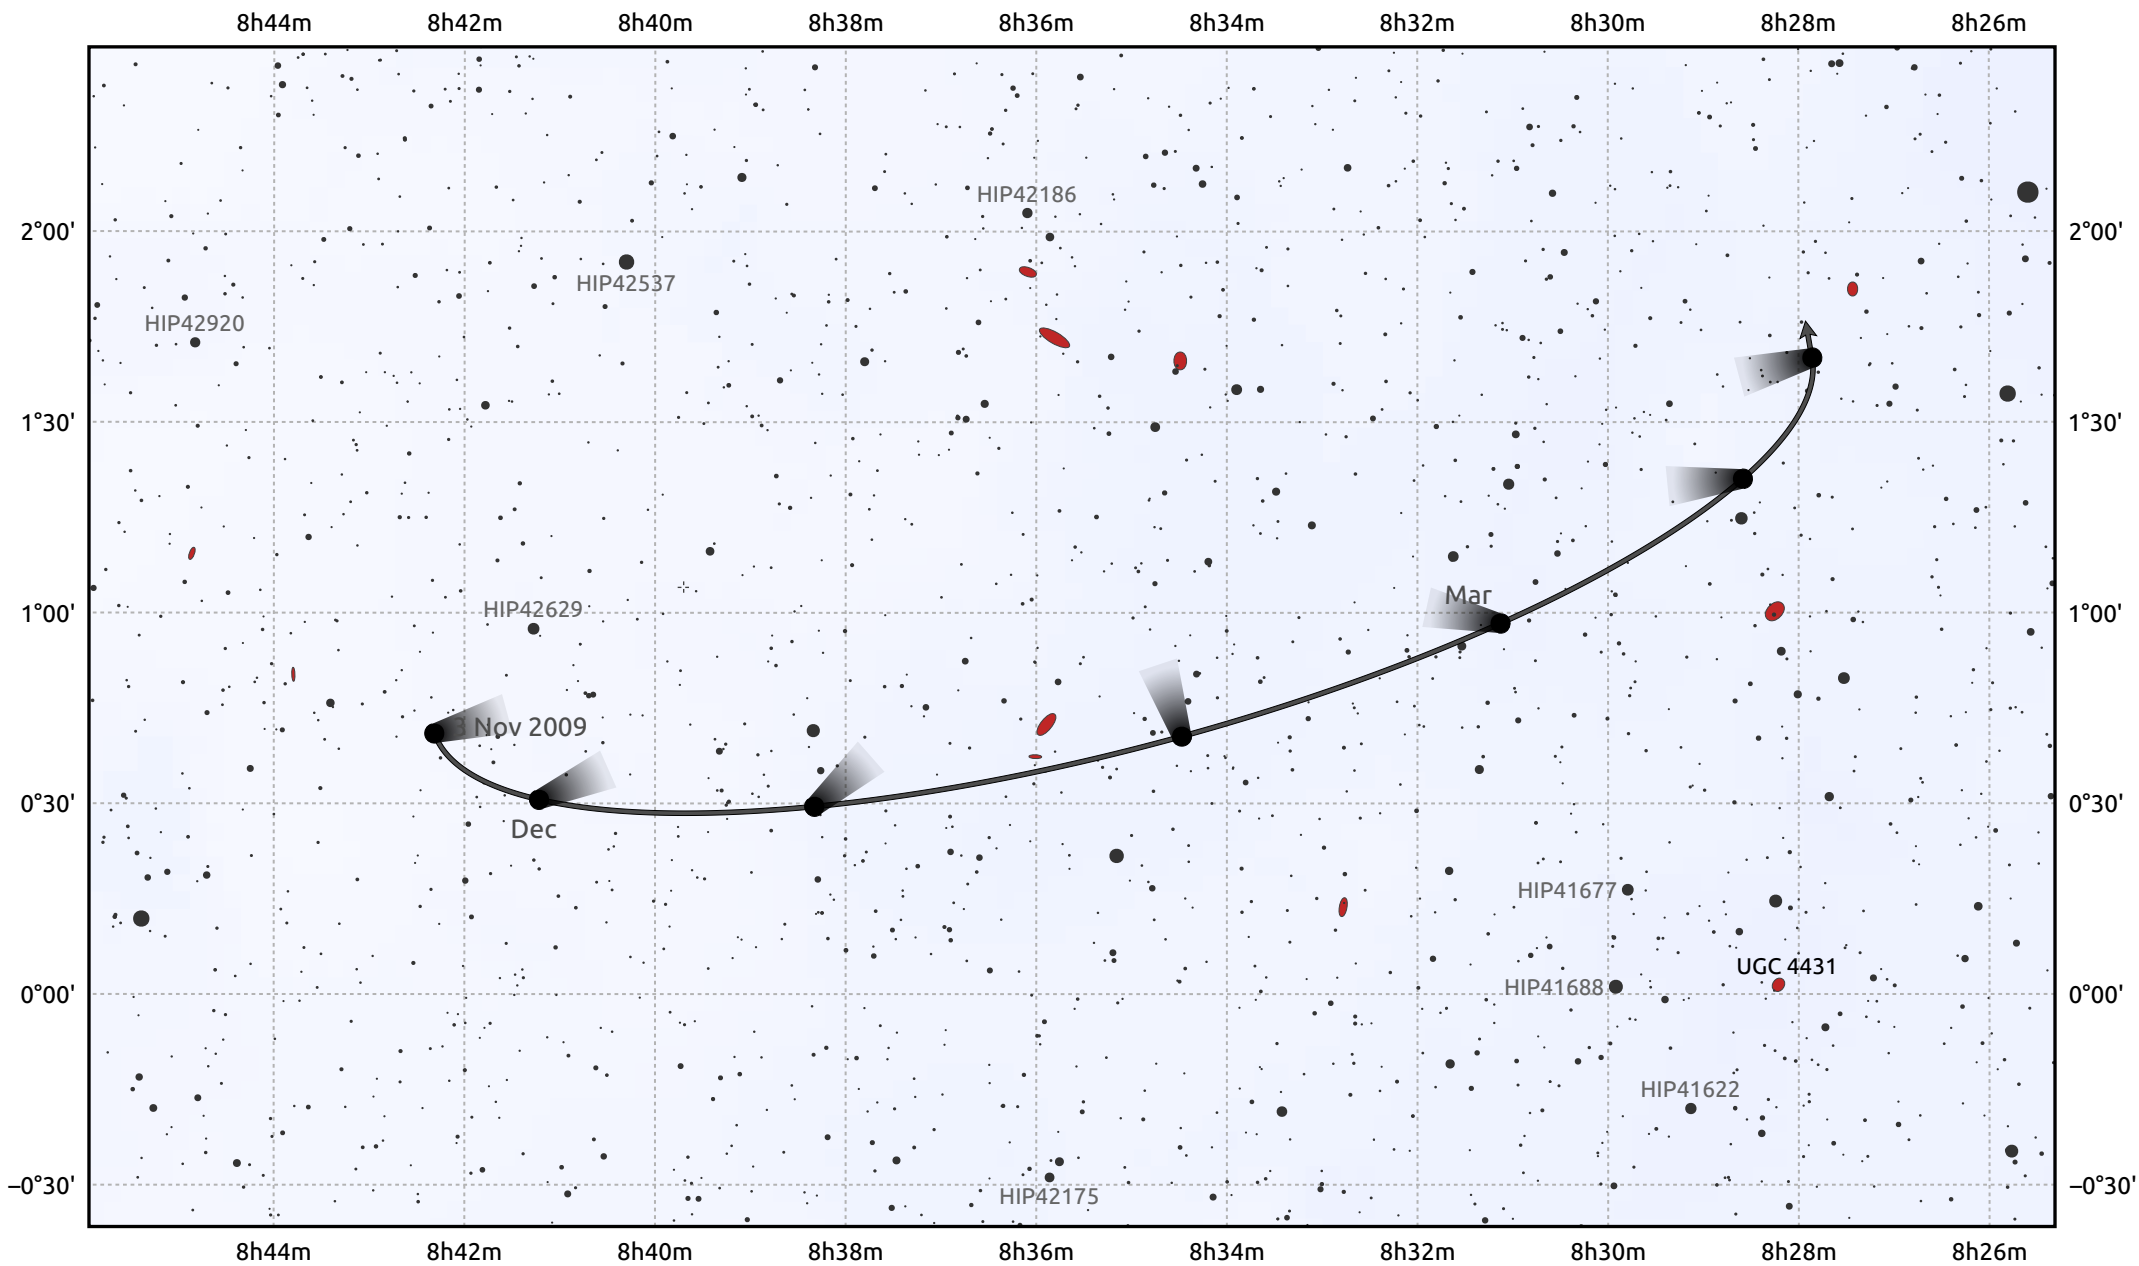

The path of 1P/Halley starting on 3 Nov 2009

© Dominic Ford 2011–2026. Date markers placed at midnight UTC. Downloaded from <https://in-the-sky.org>

Magnitude scale: 13.0 12.0 11.0 10.0 9.0 8.0 7.0 6.0 5.0

— Ecliptic Plane

- Galaxy
- Bright nebula
- Open cluster
- ⊕ Globular cluster
- + Planetary nebula

Date	Mag
2010 Jan 1	nan
2010 Mar 1	nan
2010 May 1	nan