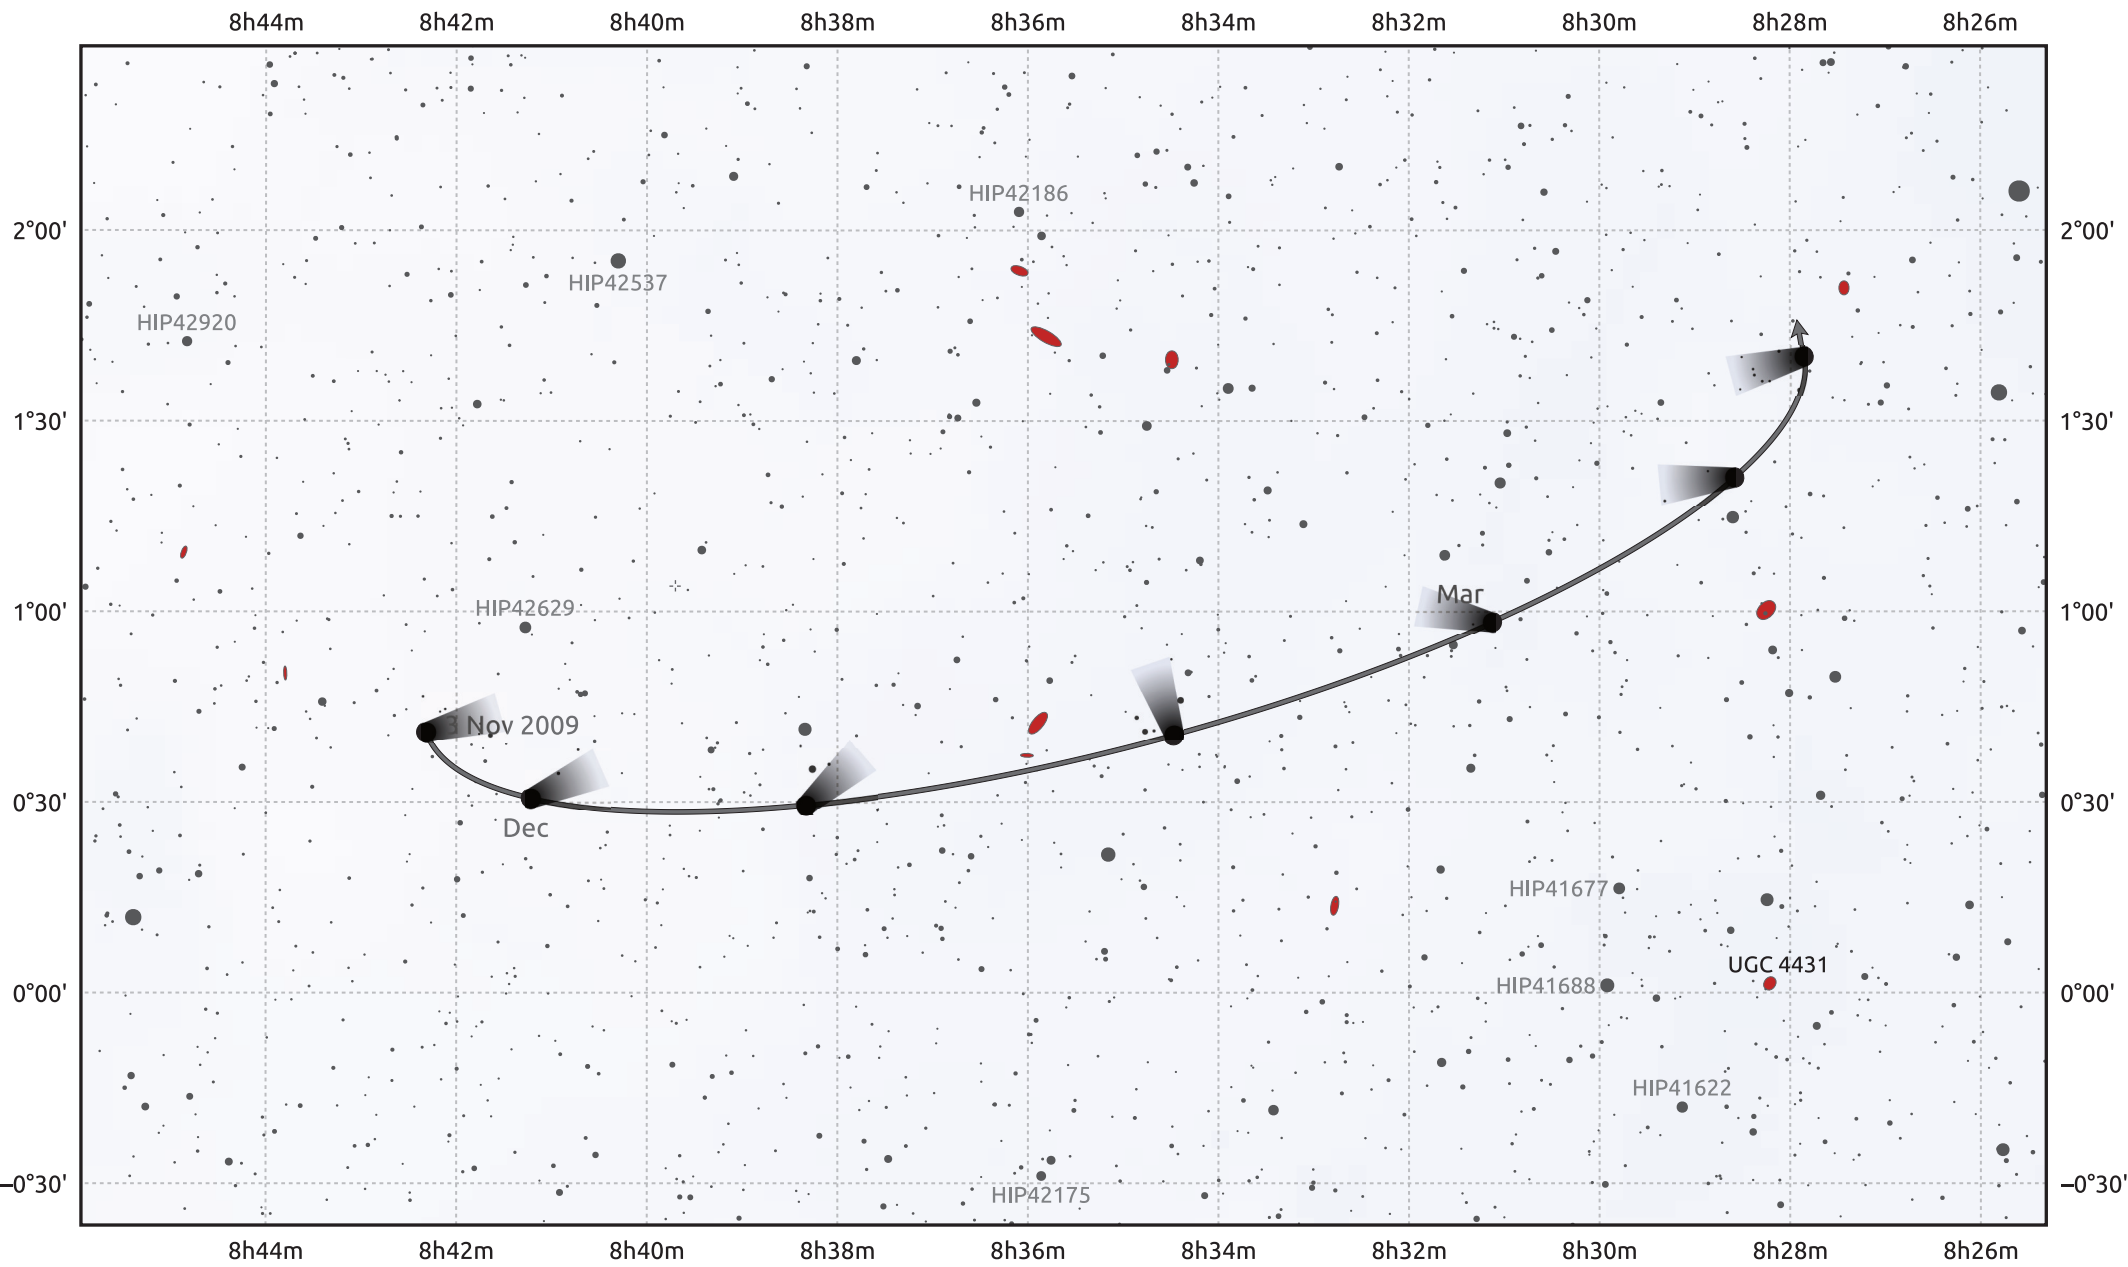

The path of 1P/Halley starting on 3 Nov 2009

© Dominic Ford 2011–2026. Date markers placed at midnight UTC. Downloaded from <https://in-the-sky.org>

Magnitude scale: 13.0 12.0 11.0 10.0 9.0 8.0 7.0 6.0 5.0

— Ecliptic Plane

| Date | Mag |
|------------|-----|
| 2010 Jan 1 | nan |
| 2010 Mar 1 | nan |
| 2010 May 1 | nan |

- Galaxy
- Bright nebula
- Open cluster
- ⊕ Globular cluster
- ⊕ Planetary nebula