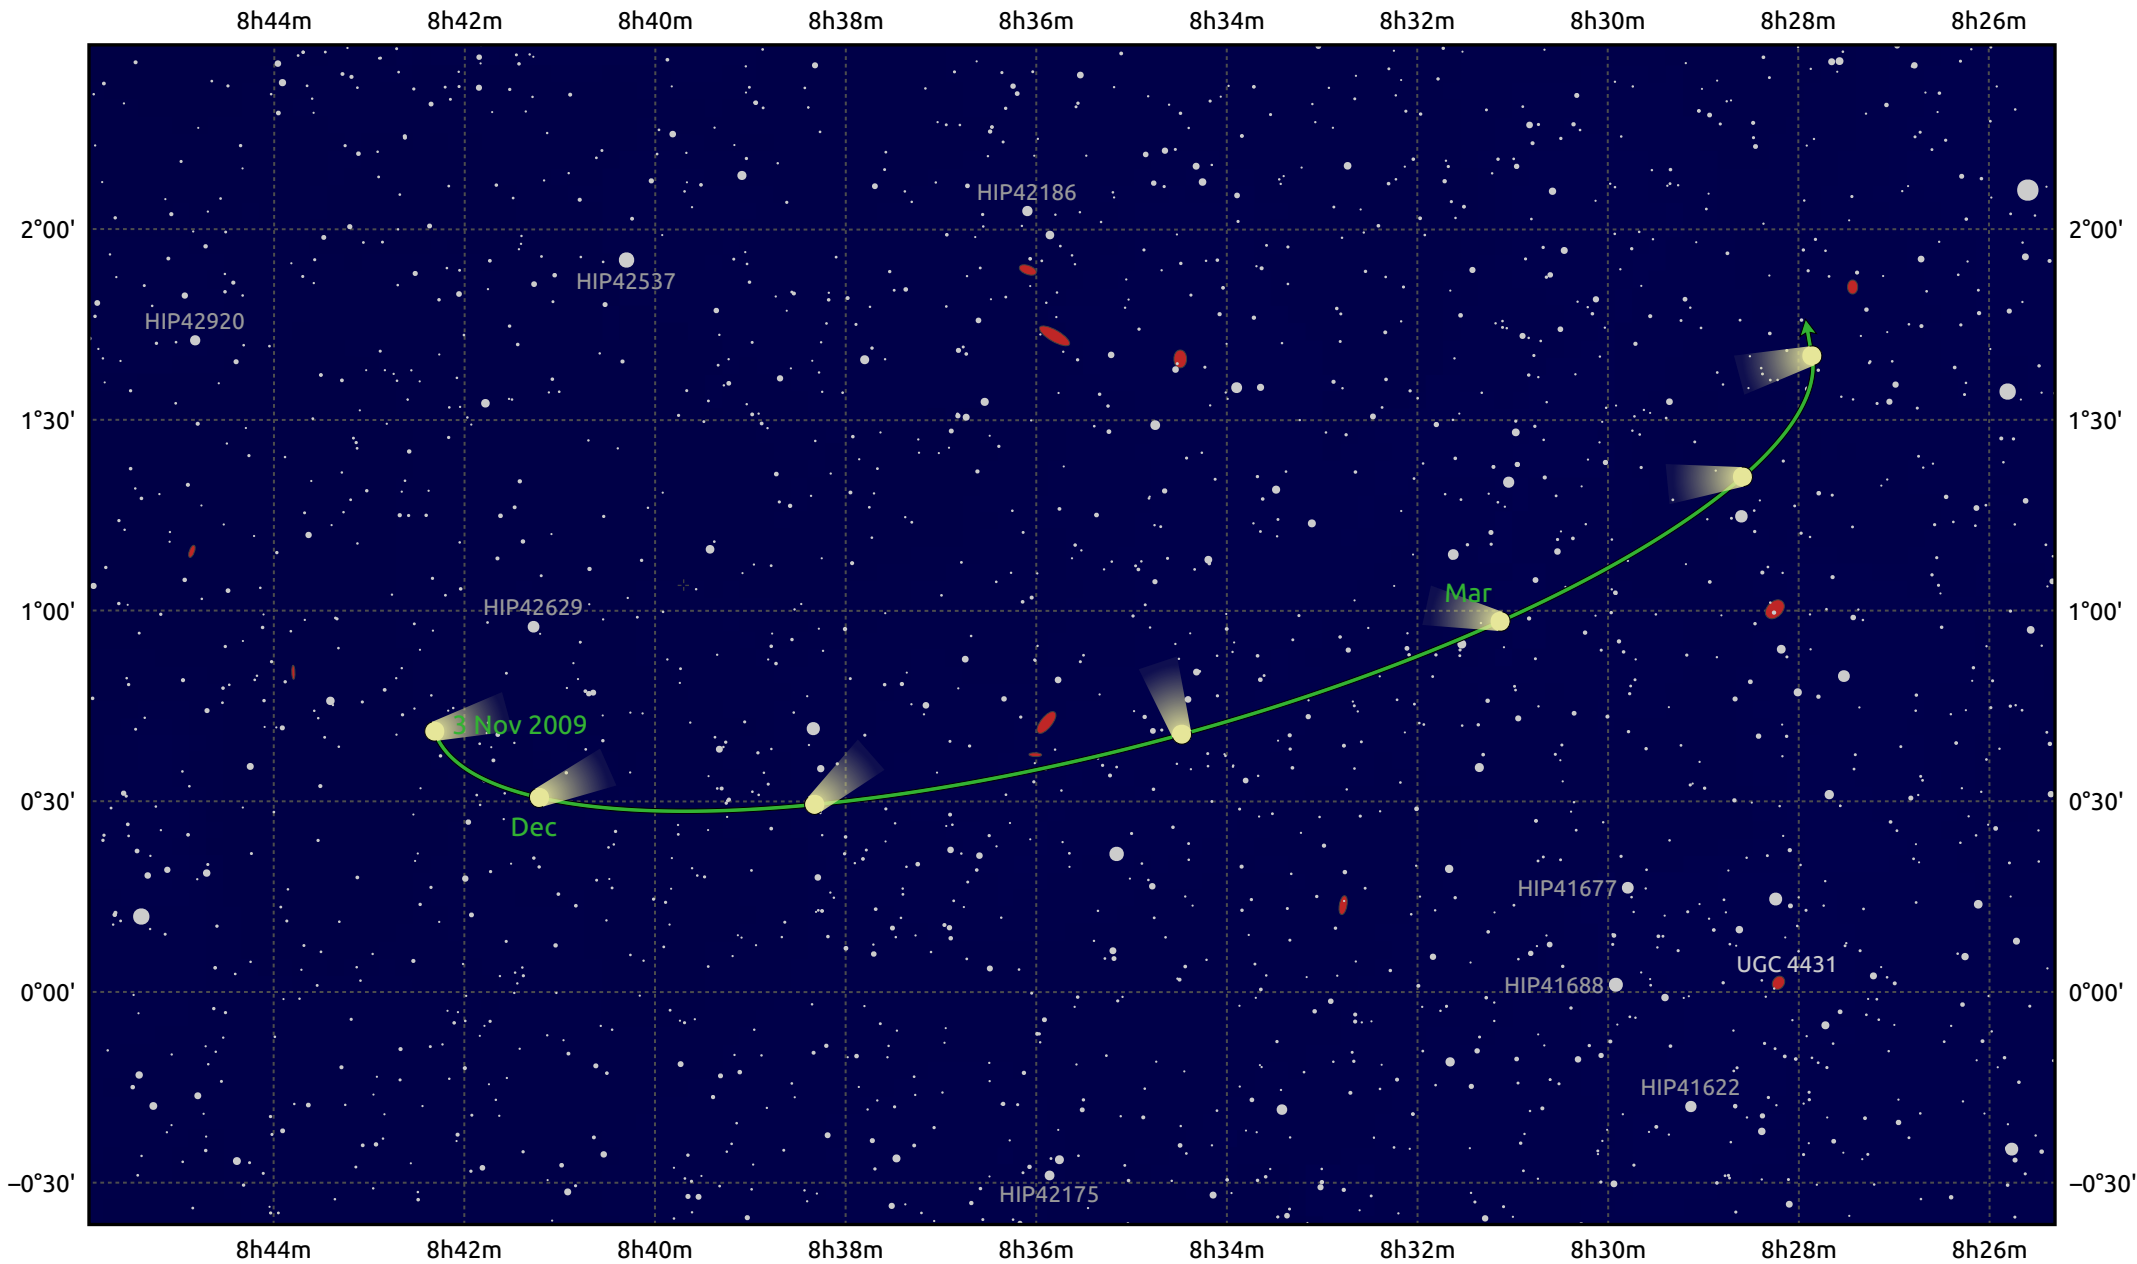

The path of 1P/Halley starting on 3 Nov 2009

© Dominic Ford 2011–2026. Date markers placed at midnight UTC. Downloaded from <https://in-the-sky.org>

Magnitude scale: 13.0 12.0 11.0 10.0 9.0 8.0 7.0 6.0 5.0

— Ecliptic Plane

- Galaxy
- Bright nebula
- Open cluster
- ⊕ Globular cluster
- ⊕ Planetary nebula

Date	Mag
2010 Jan 1	nan
2010 Mar 1	nan
2010 May 1	nan