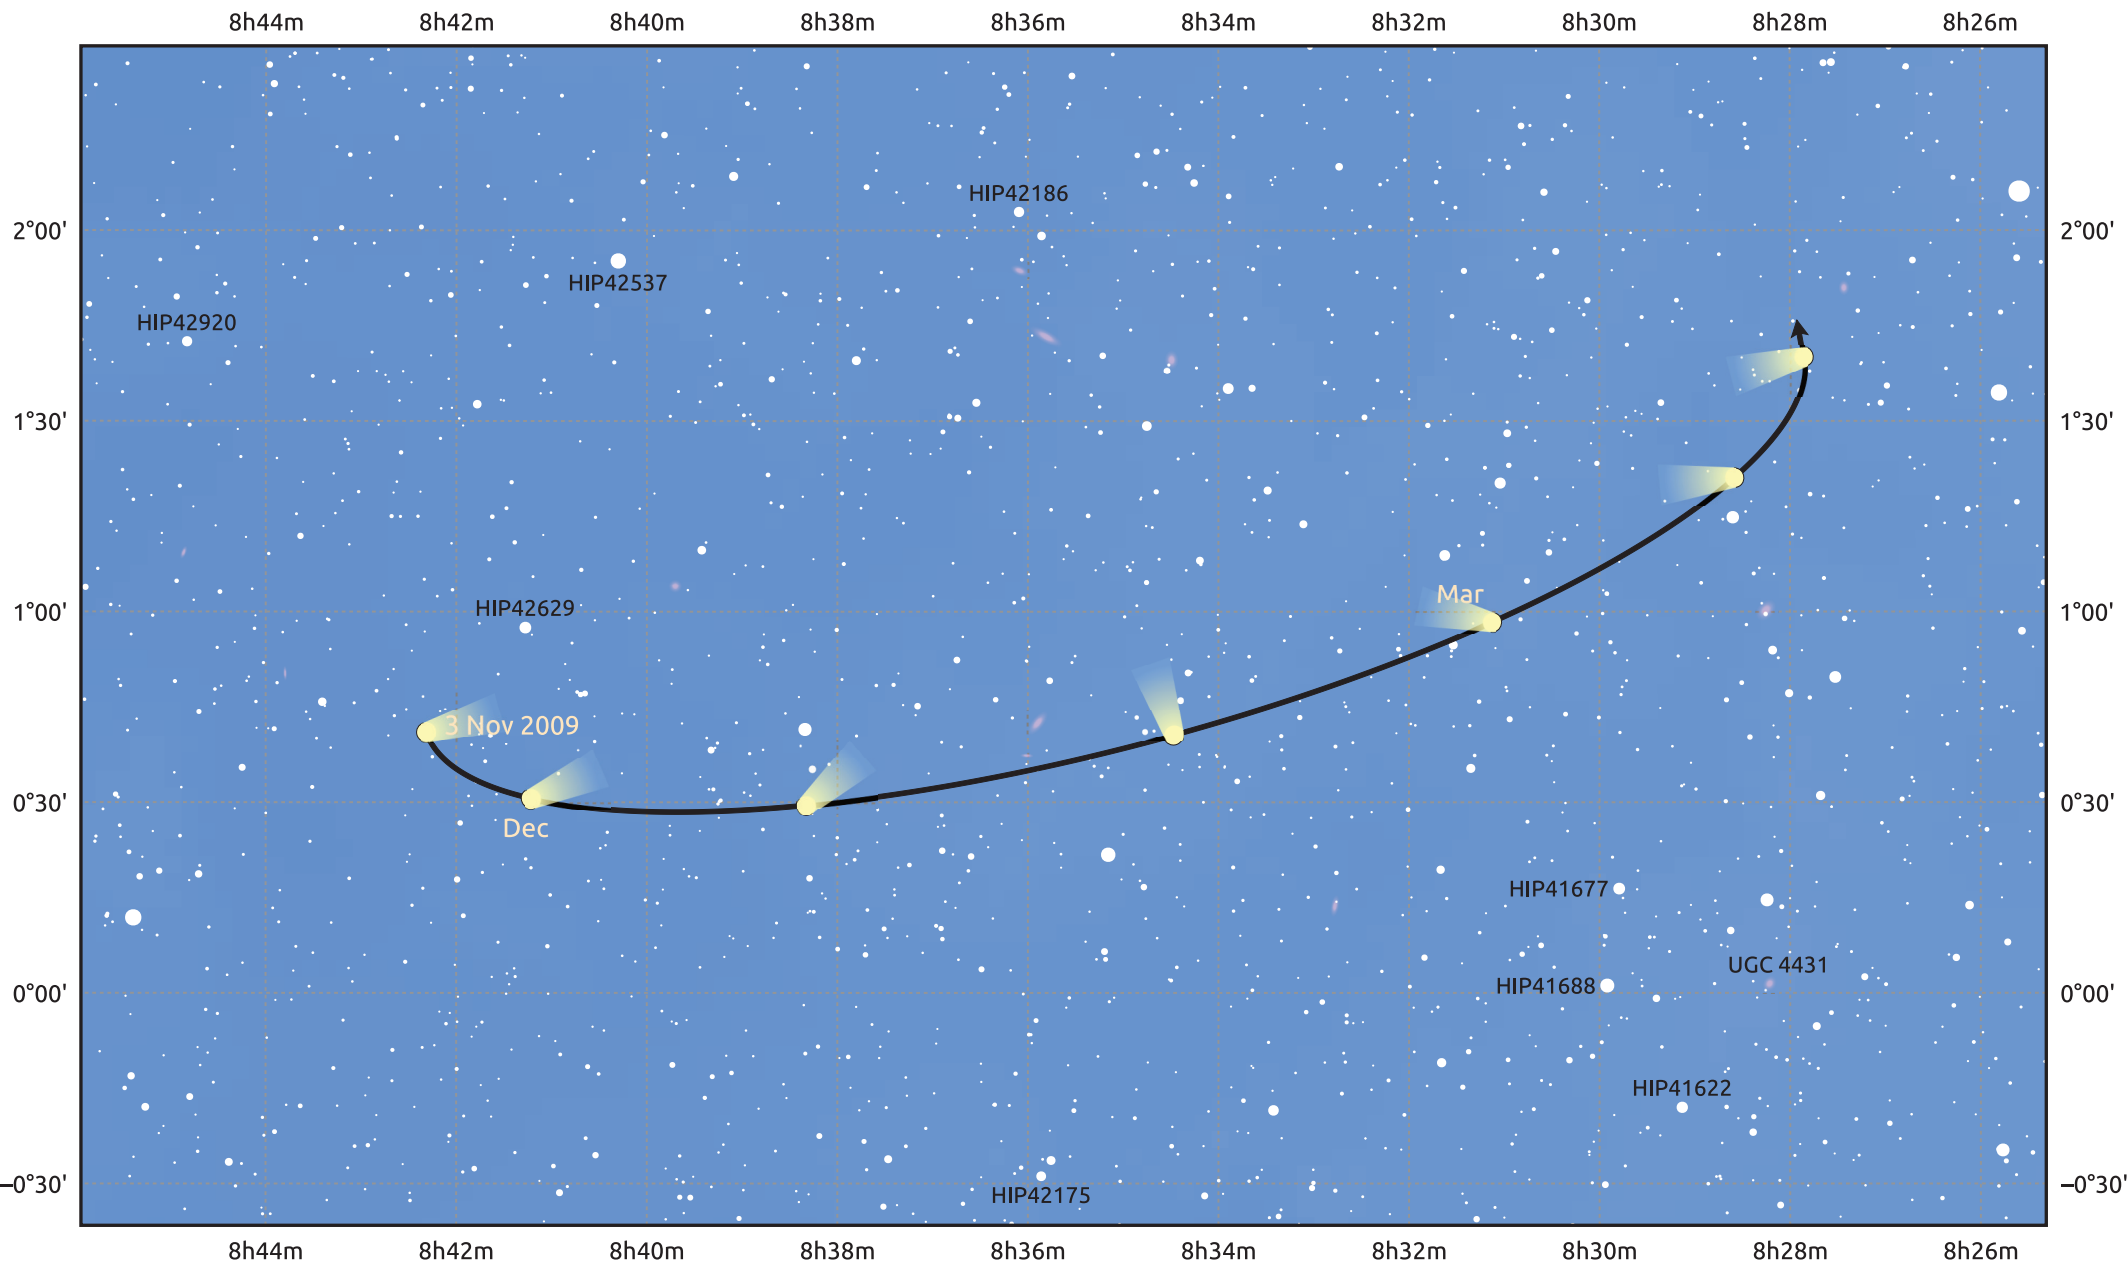

The path of 1P/Halley starting on 3 Nov 2009

© Dominic Ford 2011–2026. Date markers placed at midnight UTC. Downloaded from <https://in-the-sky.org>

Magnitude scale: • 13.0 • 12.0 • 11.0 • 10.0 • 9.0 • 8.0 • 7.0 • 6.0 • 5.0

— Ecliptic Plane

Galaxy Bright nebula Open cluster Globular cluster Planetary nebula

Date	Mag
2010 Jan 1	nan
2010 Mar 1	nan
2010 May 1	nan