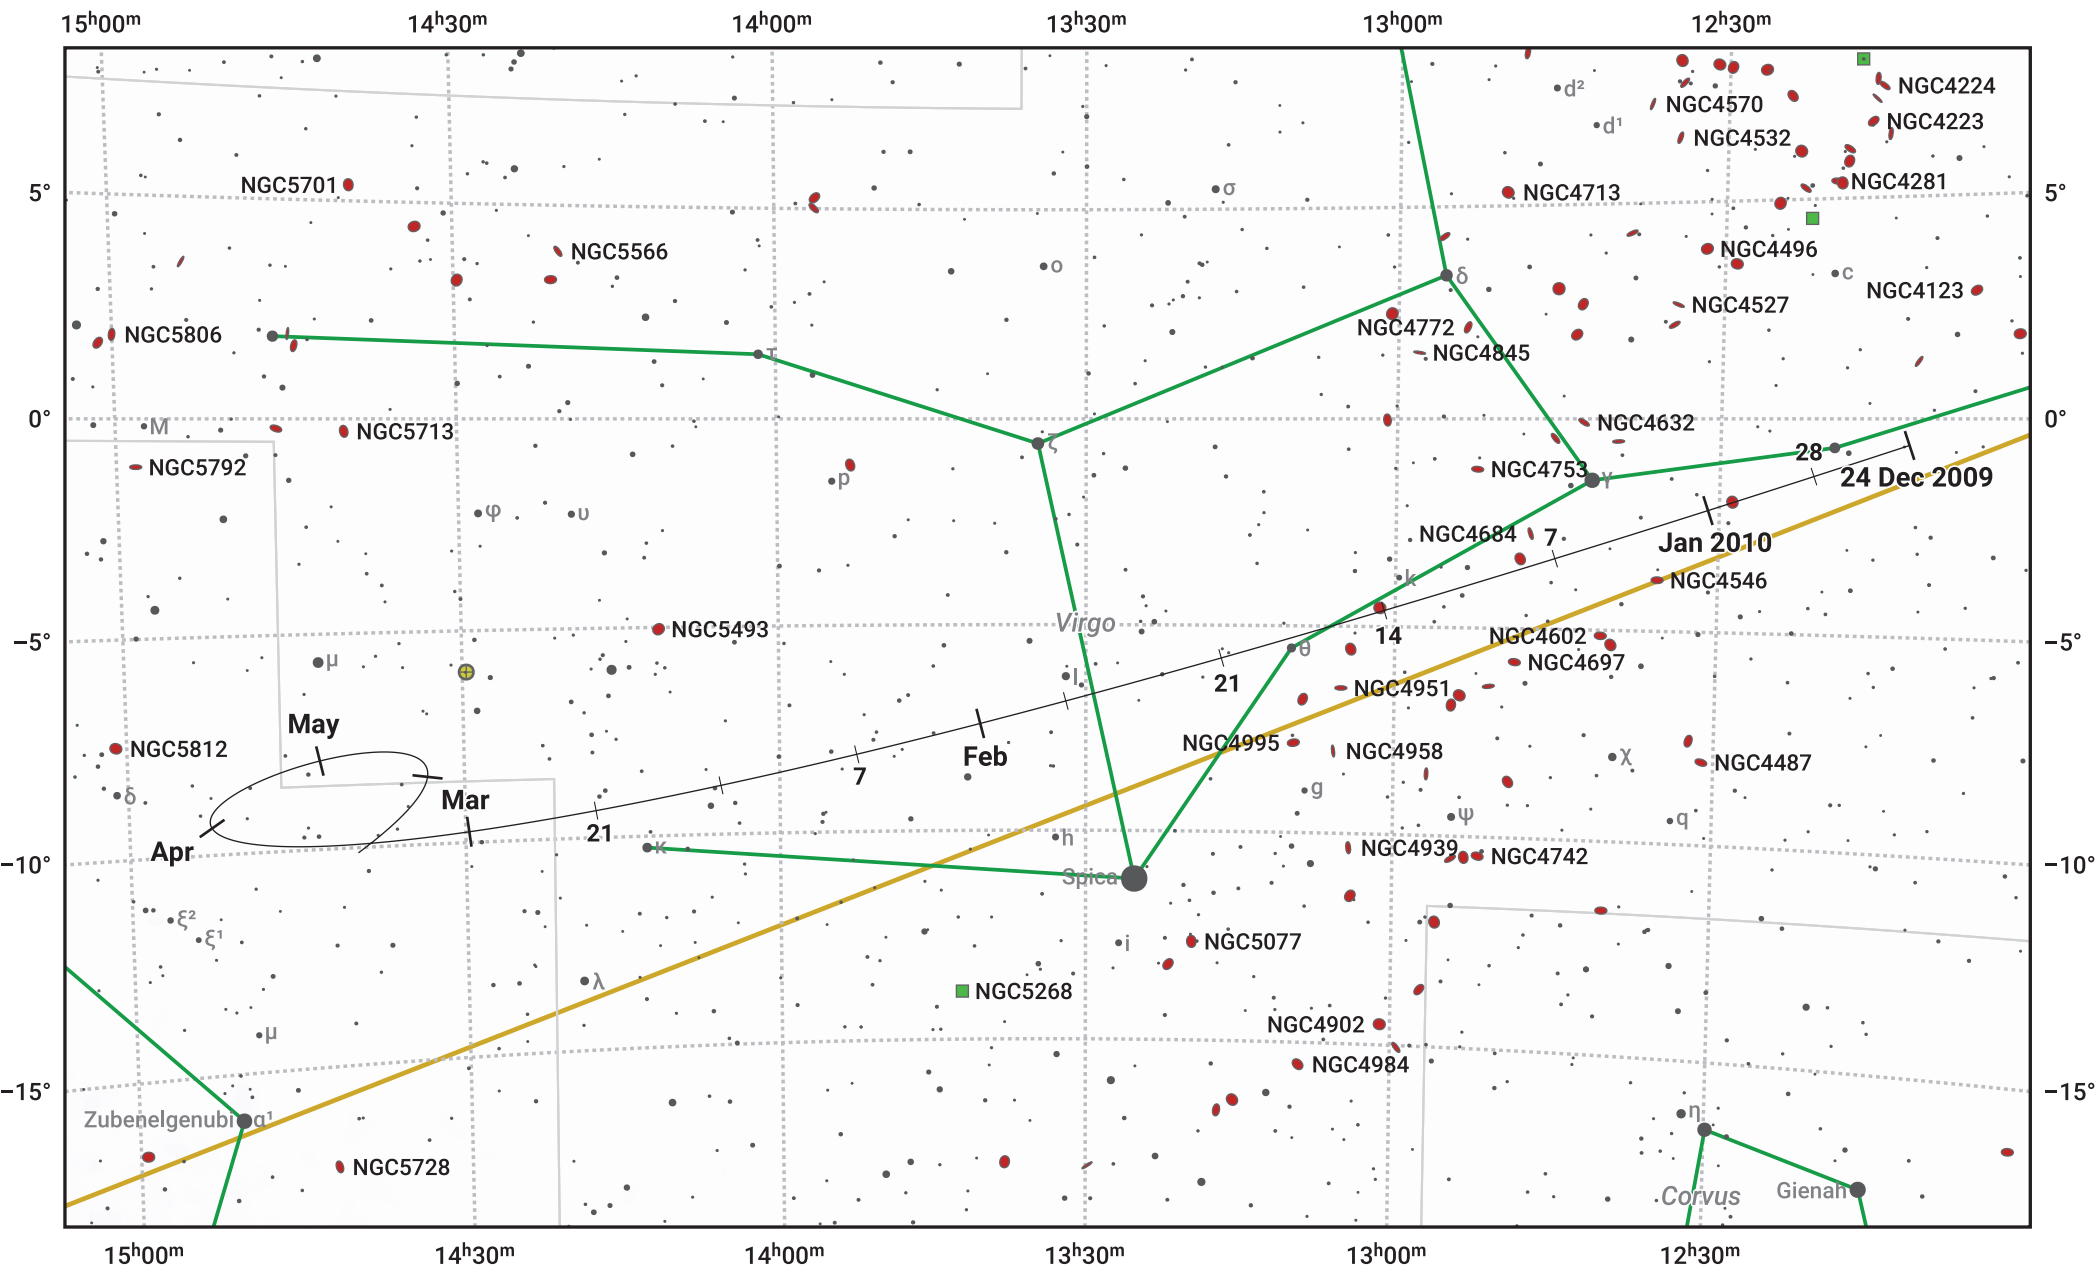

# The path of 81P/Wild starting on 24 Dec 2009

© Dominic Ford 2011–2024. Date markers placed at midnight UTC. Downloaded from <https://in-the-sky.org>

Magnitude scale: 8.0 7.0 6.0 5.0 4.0 3.0 2.0 1.0

— Ecliptic Plane

- Galaxy
- Bright nebula
- Open cluster
- ⊕ Globular cluster

Date	Mag
2010 Jan 1	9.8
2010 Feb 9	9.0
2010 Mar 1	8.7
2010 May 1	9.0
2010 Jun 4	10.1