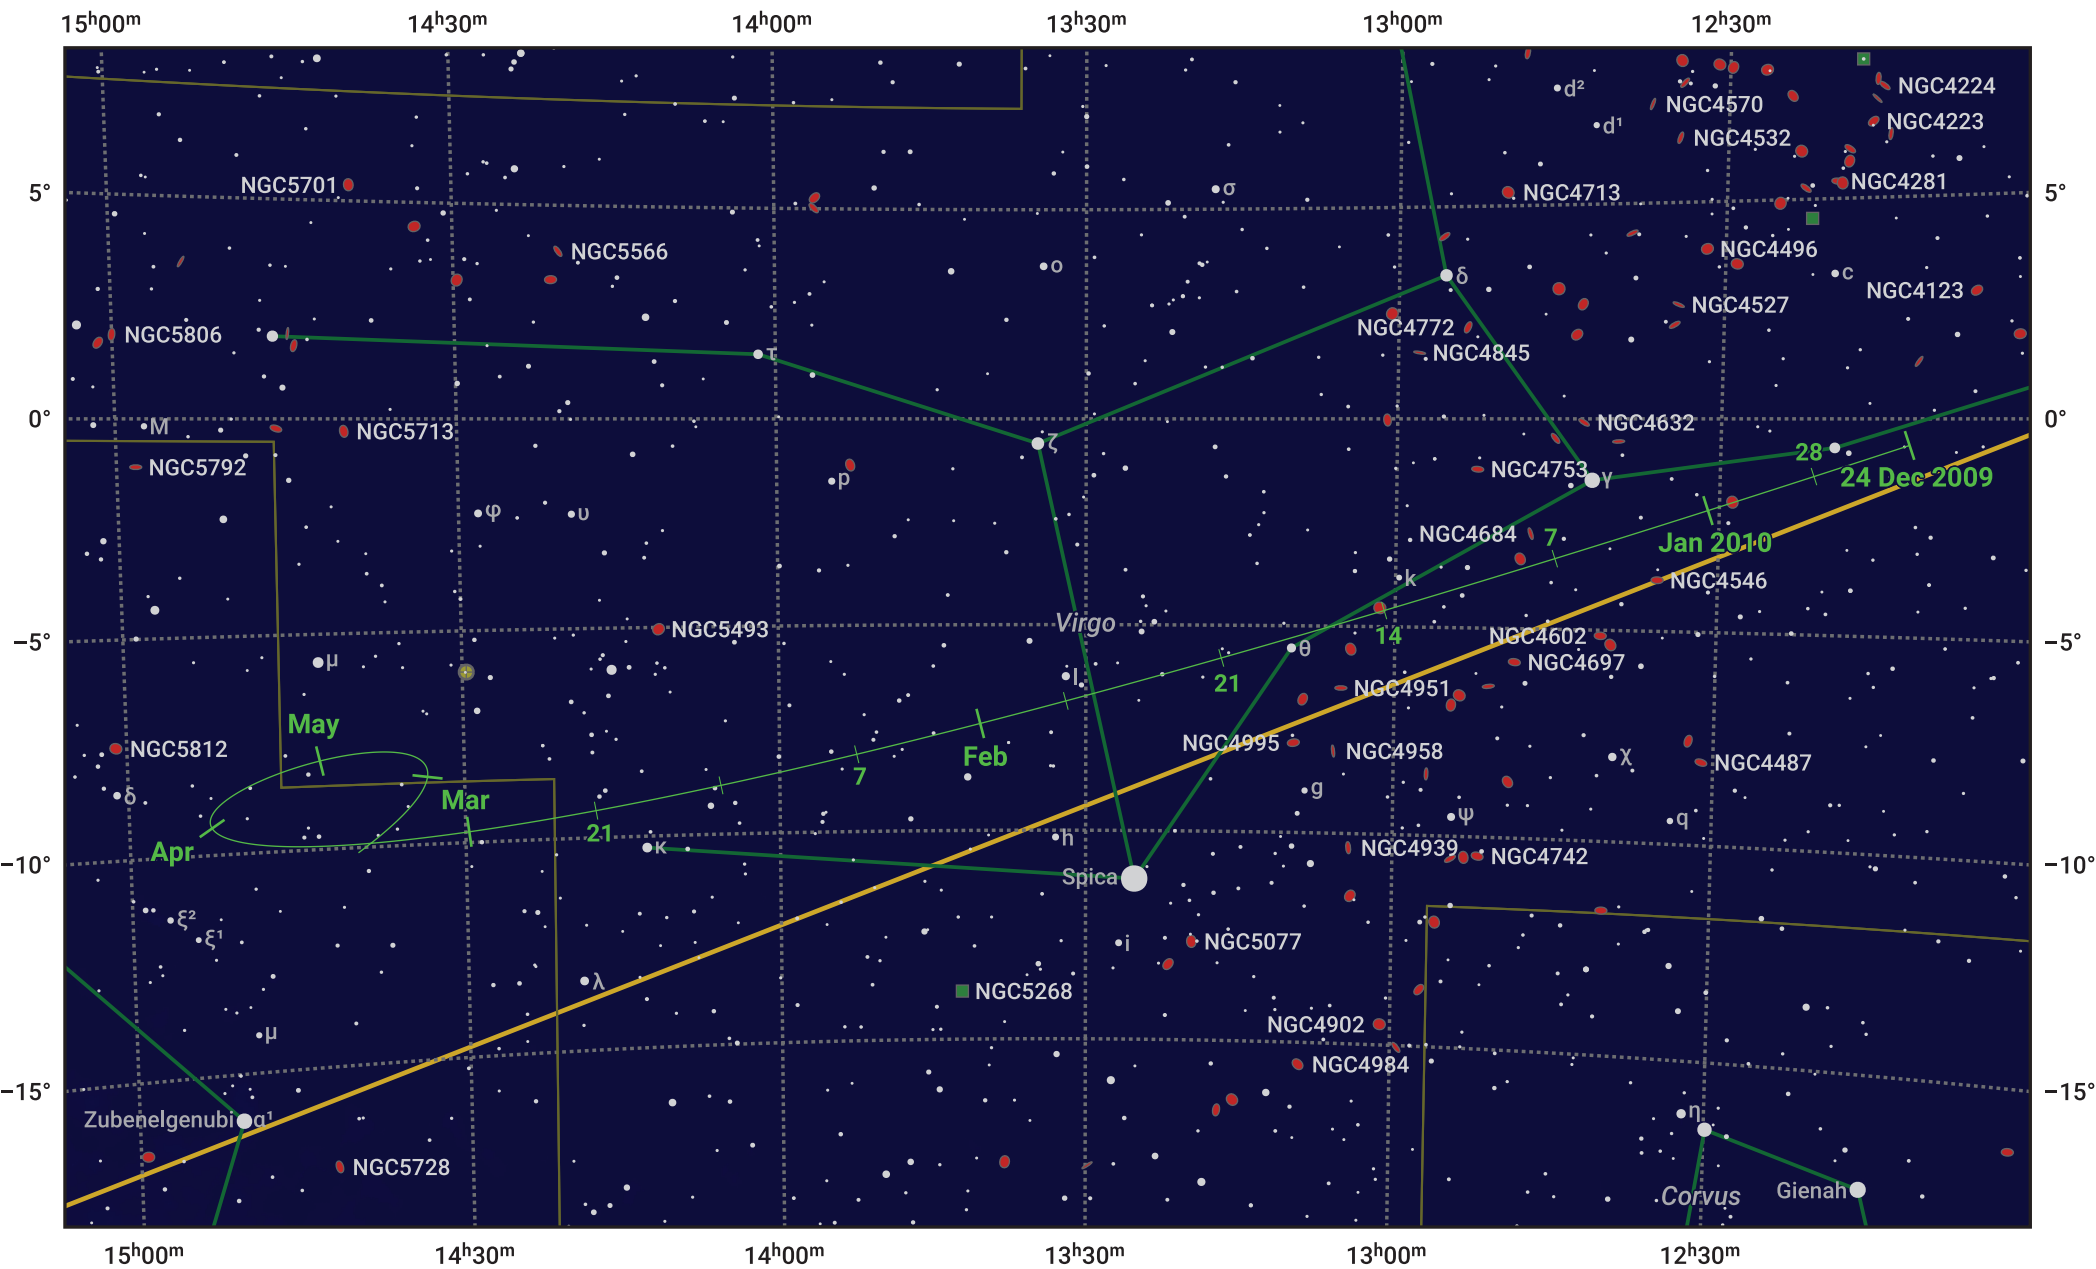

The path of 81P/Wild starting on 24 Dec 2009

© Dominic Ford 2011–2024. Date markers placed at midnight UTC. Downloaded from <https://in-the-sky.org>

Magnitude scale: 8.0 7.0 6.0 5.0 4.0 3.0 2.0 1.0

— Ecliptic Plane

- Galaxy
- Bright nebula
- Open cluster
- ⊕ Globular cluster

Date	Mag
2010 Jan 1	9.8
2010 Feb 9	9.0
2010 Mar 1	8.7
2010 May 1	9.0
2010 Jun 4	10.1