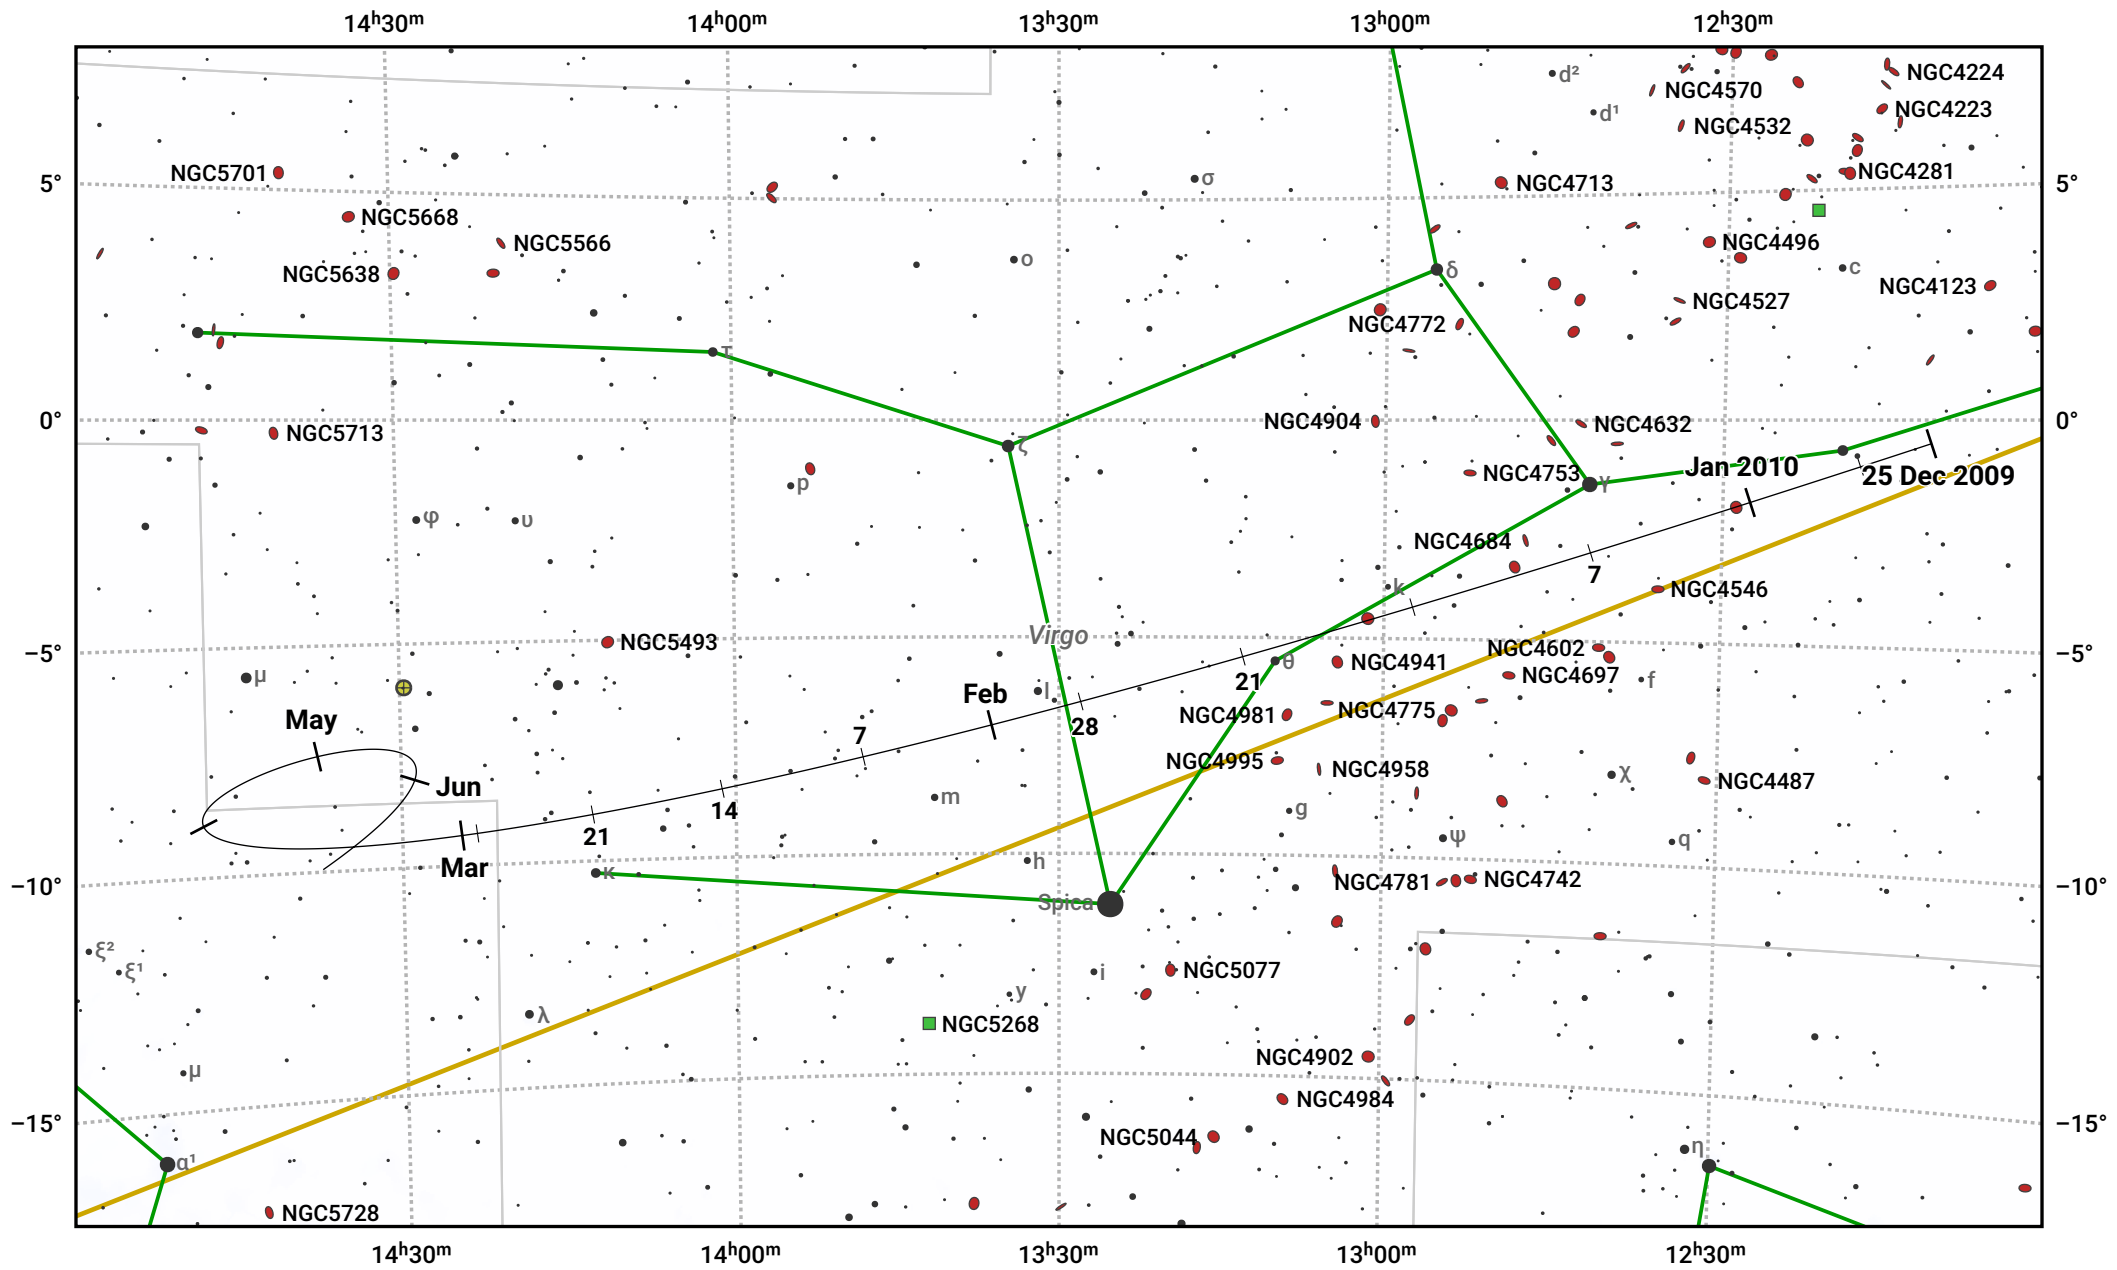

The path of 81P/Wild starting on 25 Dec 2009

© Dominic Ford 2011–2024. Date markers placed at midnight UTC. Downloaded from <https://in-the-sky.org>

Magnitude scale: 8.0 7.0 6.0 5.0 4.0 3.0 2.0 1.0

— Ecliptic Plane

Galaxy Bright nebula Open cluster Globular cluster

Date	Mag
2010 Jan 1	9.8
2010 Feb 9	9.0
2010 Mar 1	8.7
2010 May 1	9.0
2010 Jun 3	10.0