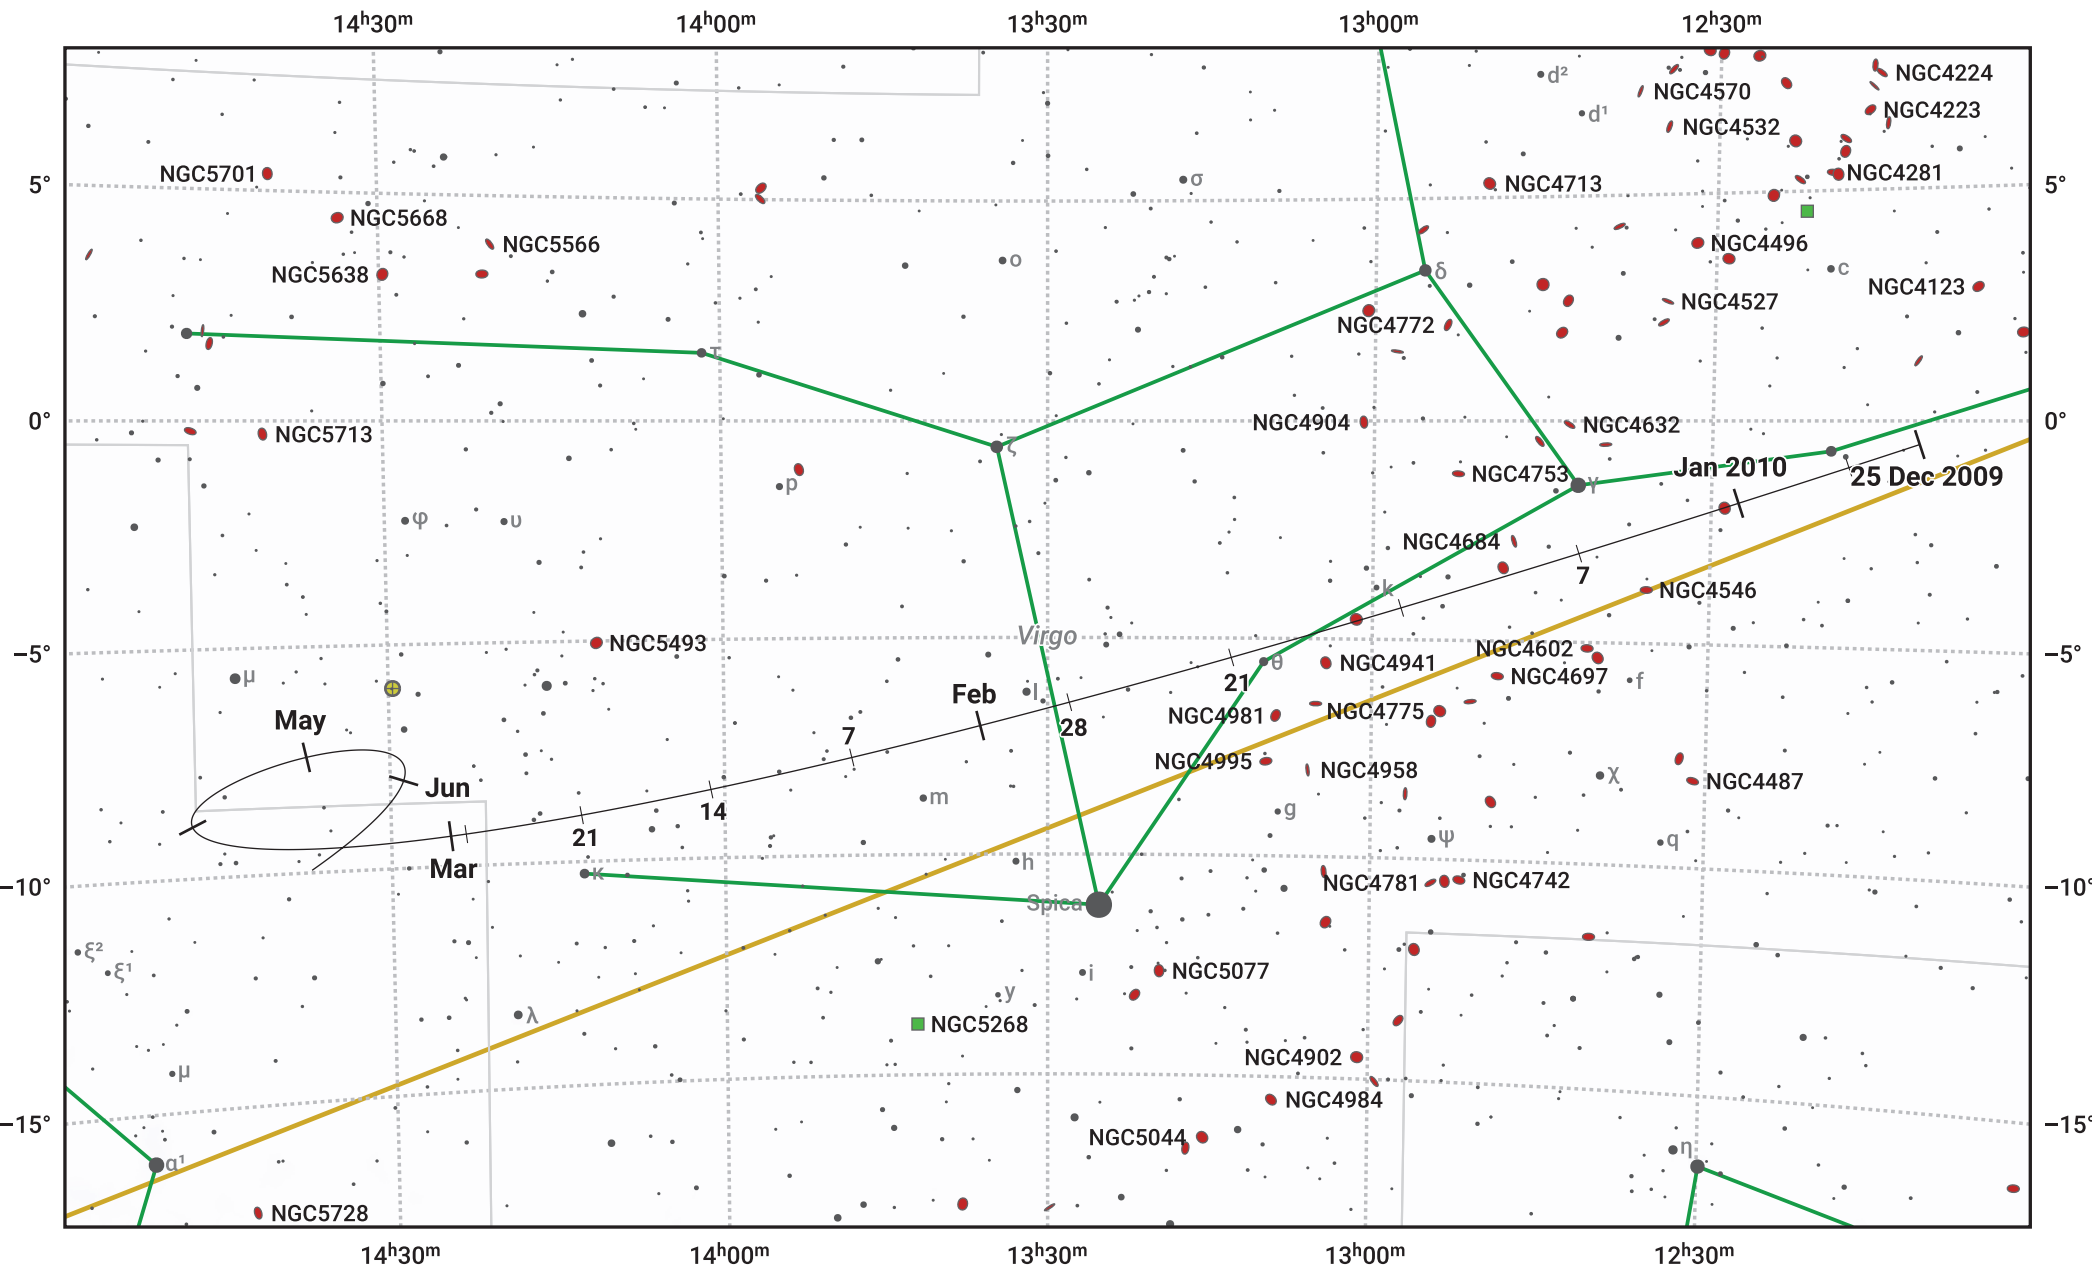

# The path of 81P/Wild starting on 25 Dec 2009

© Dominic Ford 2011–2024. Date markers placed at midnight UTC. Downloaded from <https://in-the-sky.org>

Magnitude scale: 8.0 7.0 6.0 5.0 4.0 3.0 2.0 1.0

— Ecliptic Plane

Galaxy    Bright nebula    Open cluster    Globular cluster

Date	Mag
2010 Jan 1	9.8
2010 Feb 9	9.0
2010 Mar 1	8.7
2010 May 1	9.0
2010 Jun 3	10.0