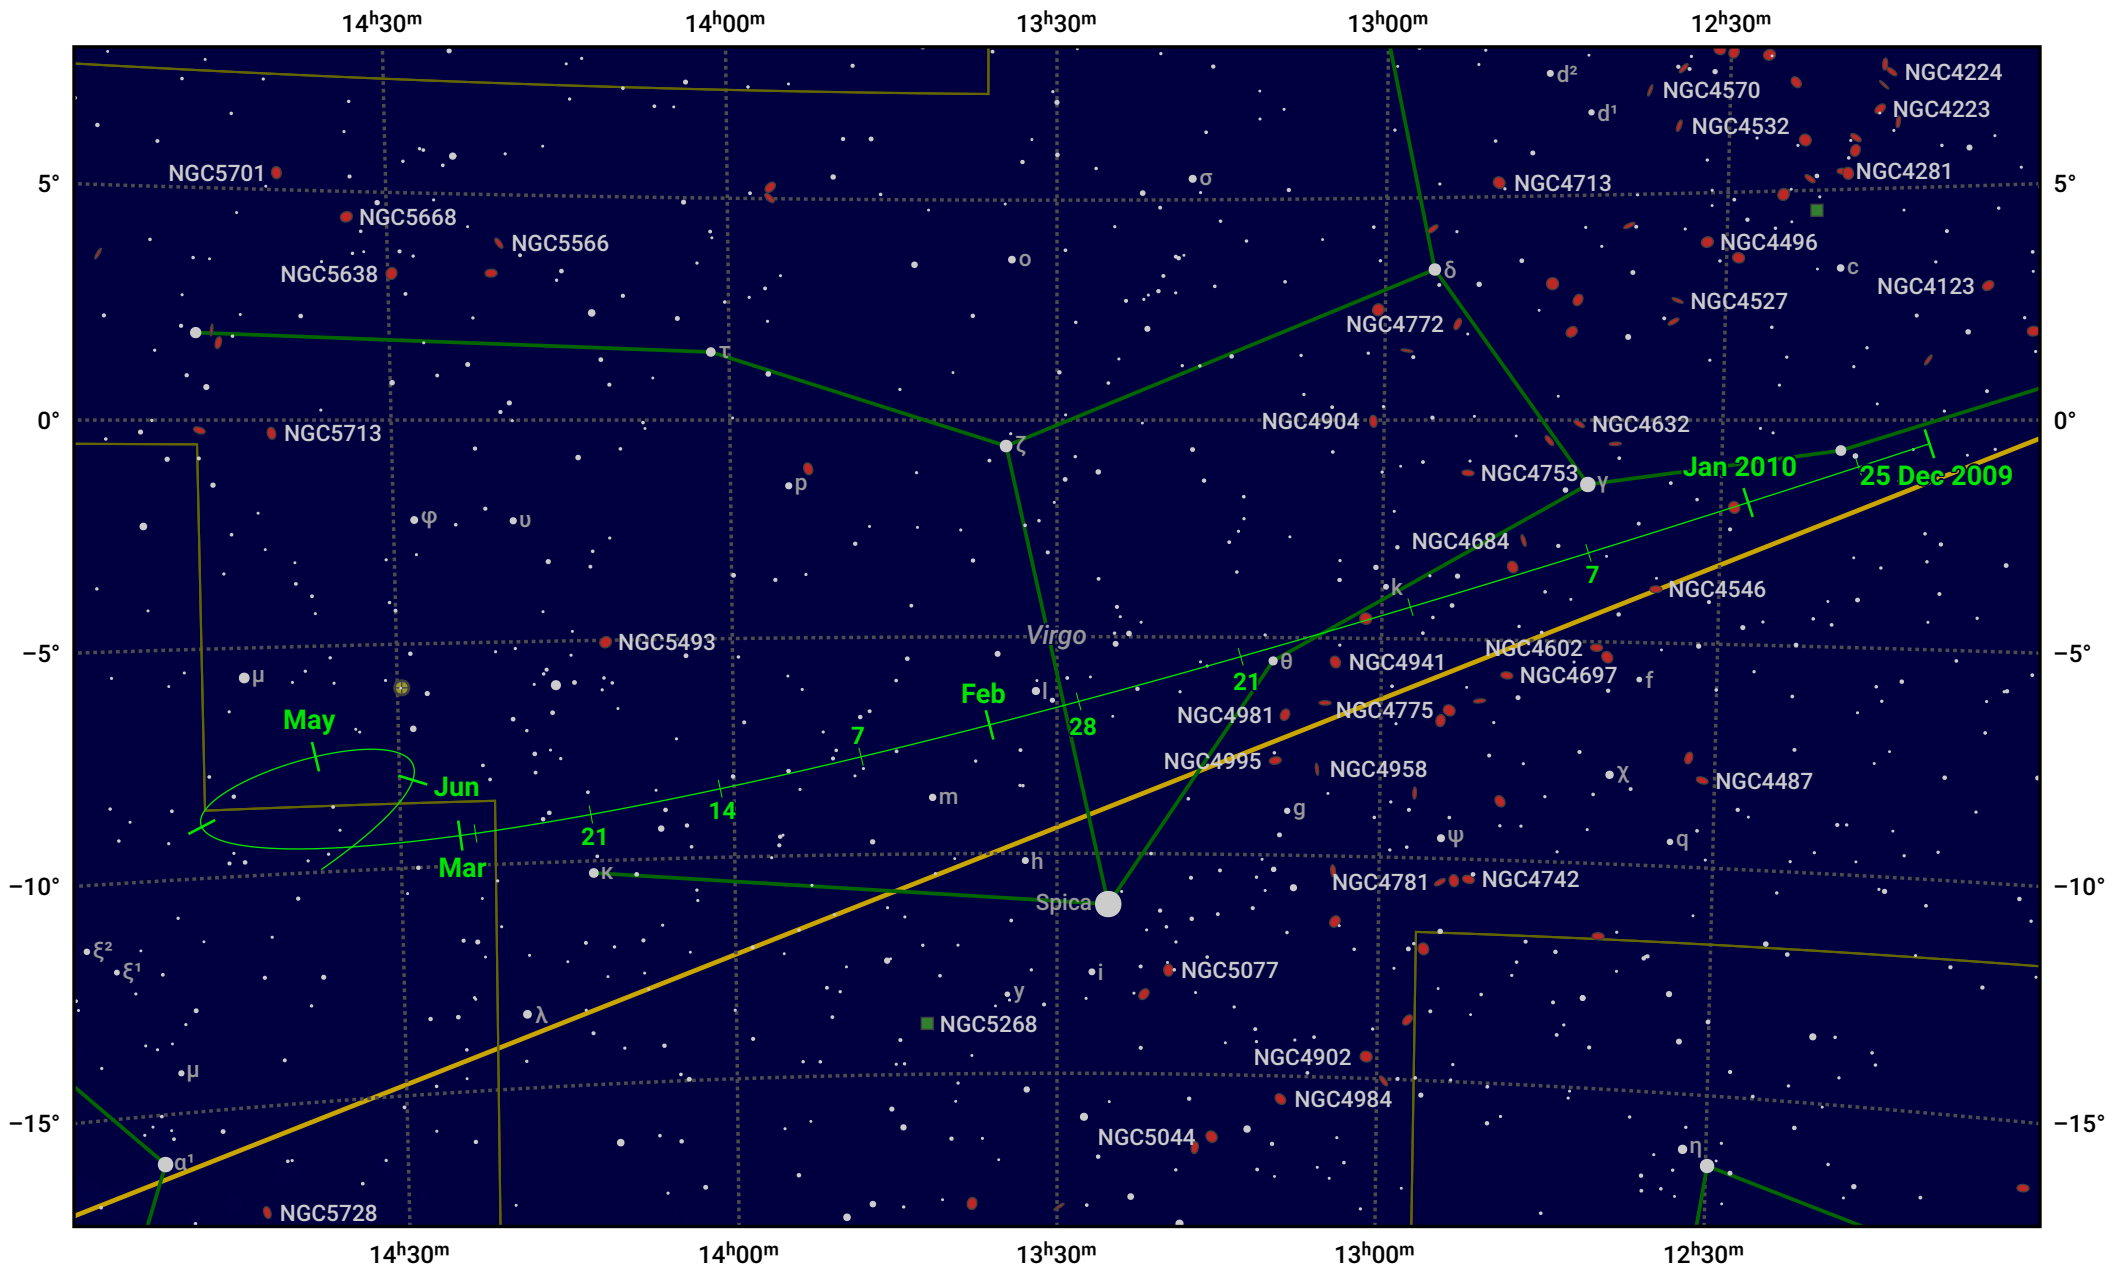

The path of 81P/Wild starting on 25 Dec 2009

© Dominic Ford 2011–2024. Date markers placed at midnight UTC. Downloaded from <https://in-the-sky.org>

Magnitude scale: 8.0 7.0 6.0 5.0 4.0 3.0 2.0 1.0

— Ecliptic Plane

Galaxy Bright nebula Open cluster Globular cluster

Date	Mag
2010 Jan 1	9.8
2010 Feb 9	9.0
2010 Mar 1	8.7
2010 May 1	9.0
2010 Jun 3	10.0