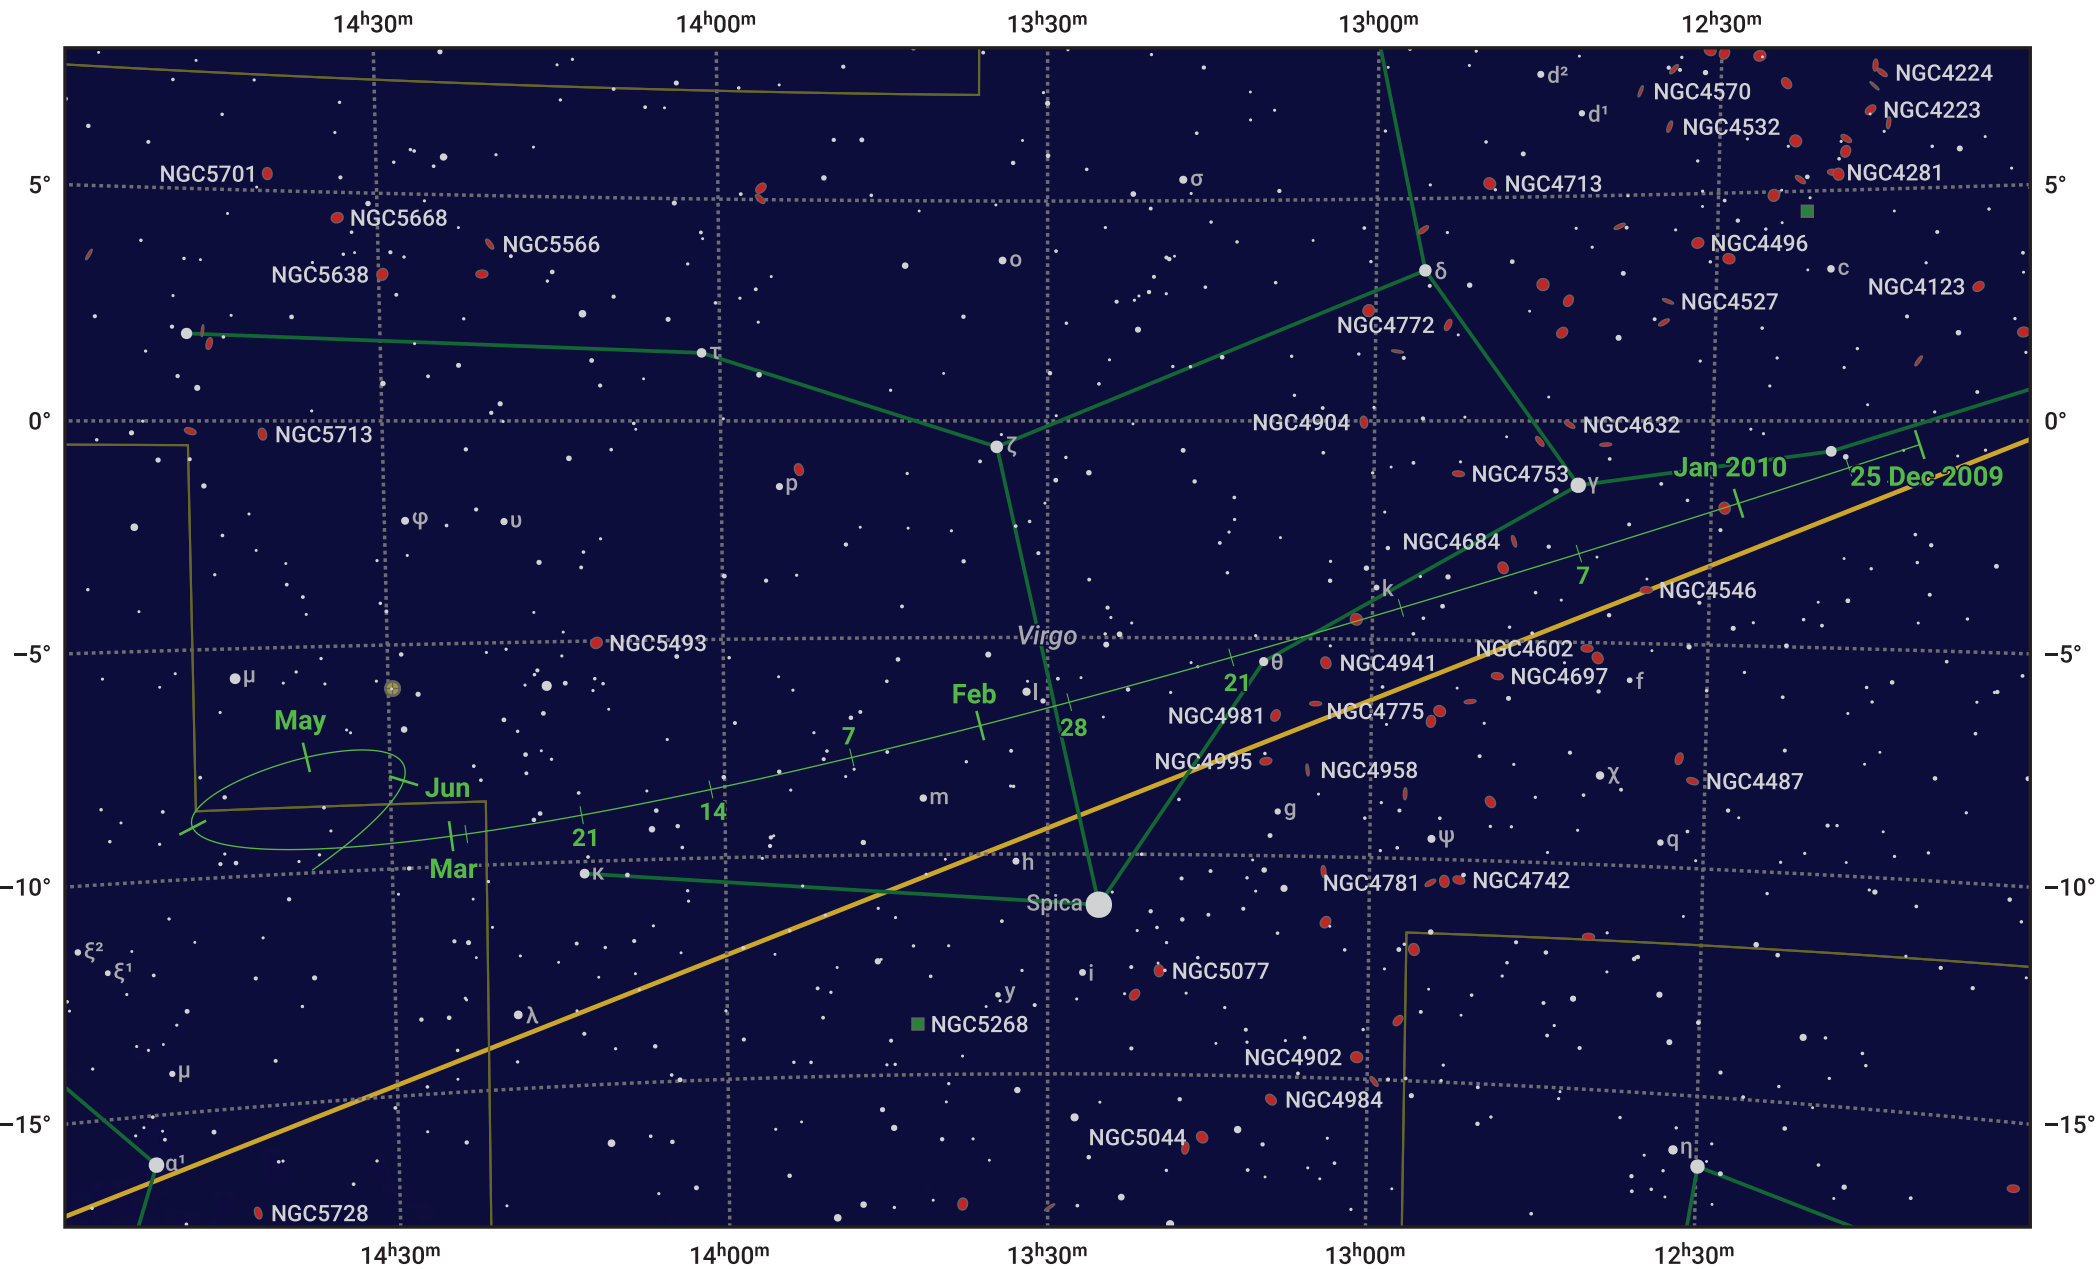

The path of 81P/Wild starting on 25 Dec 2009

© Dominic Ford 2011–2024. Date markers placed at midnight UTC. Downloaded from <https://in-the-sky.org>

Magnitude scale: 8.0 7.0 6.0 5.0 4.0 3.0 2.0 1.0

— Ecliptic Plane

- Galaxy
- Bright nebula
- Open cluster
- Globular cluster

Date	Mag
2010 Jan 1	9.8
2010 Feb 9	9.0
2010 Mar 1	8.7
2010 May 1	9.0
2010 Jun 3	10.0