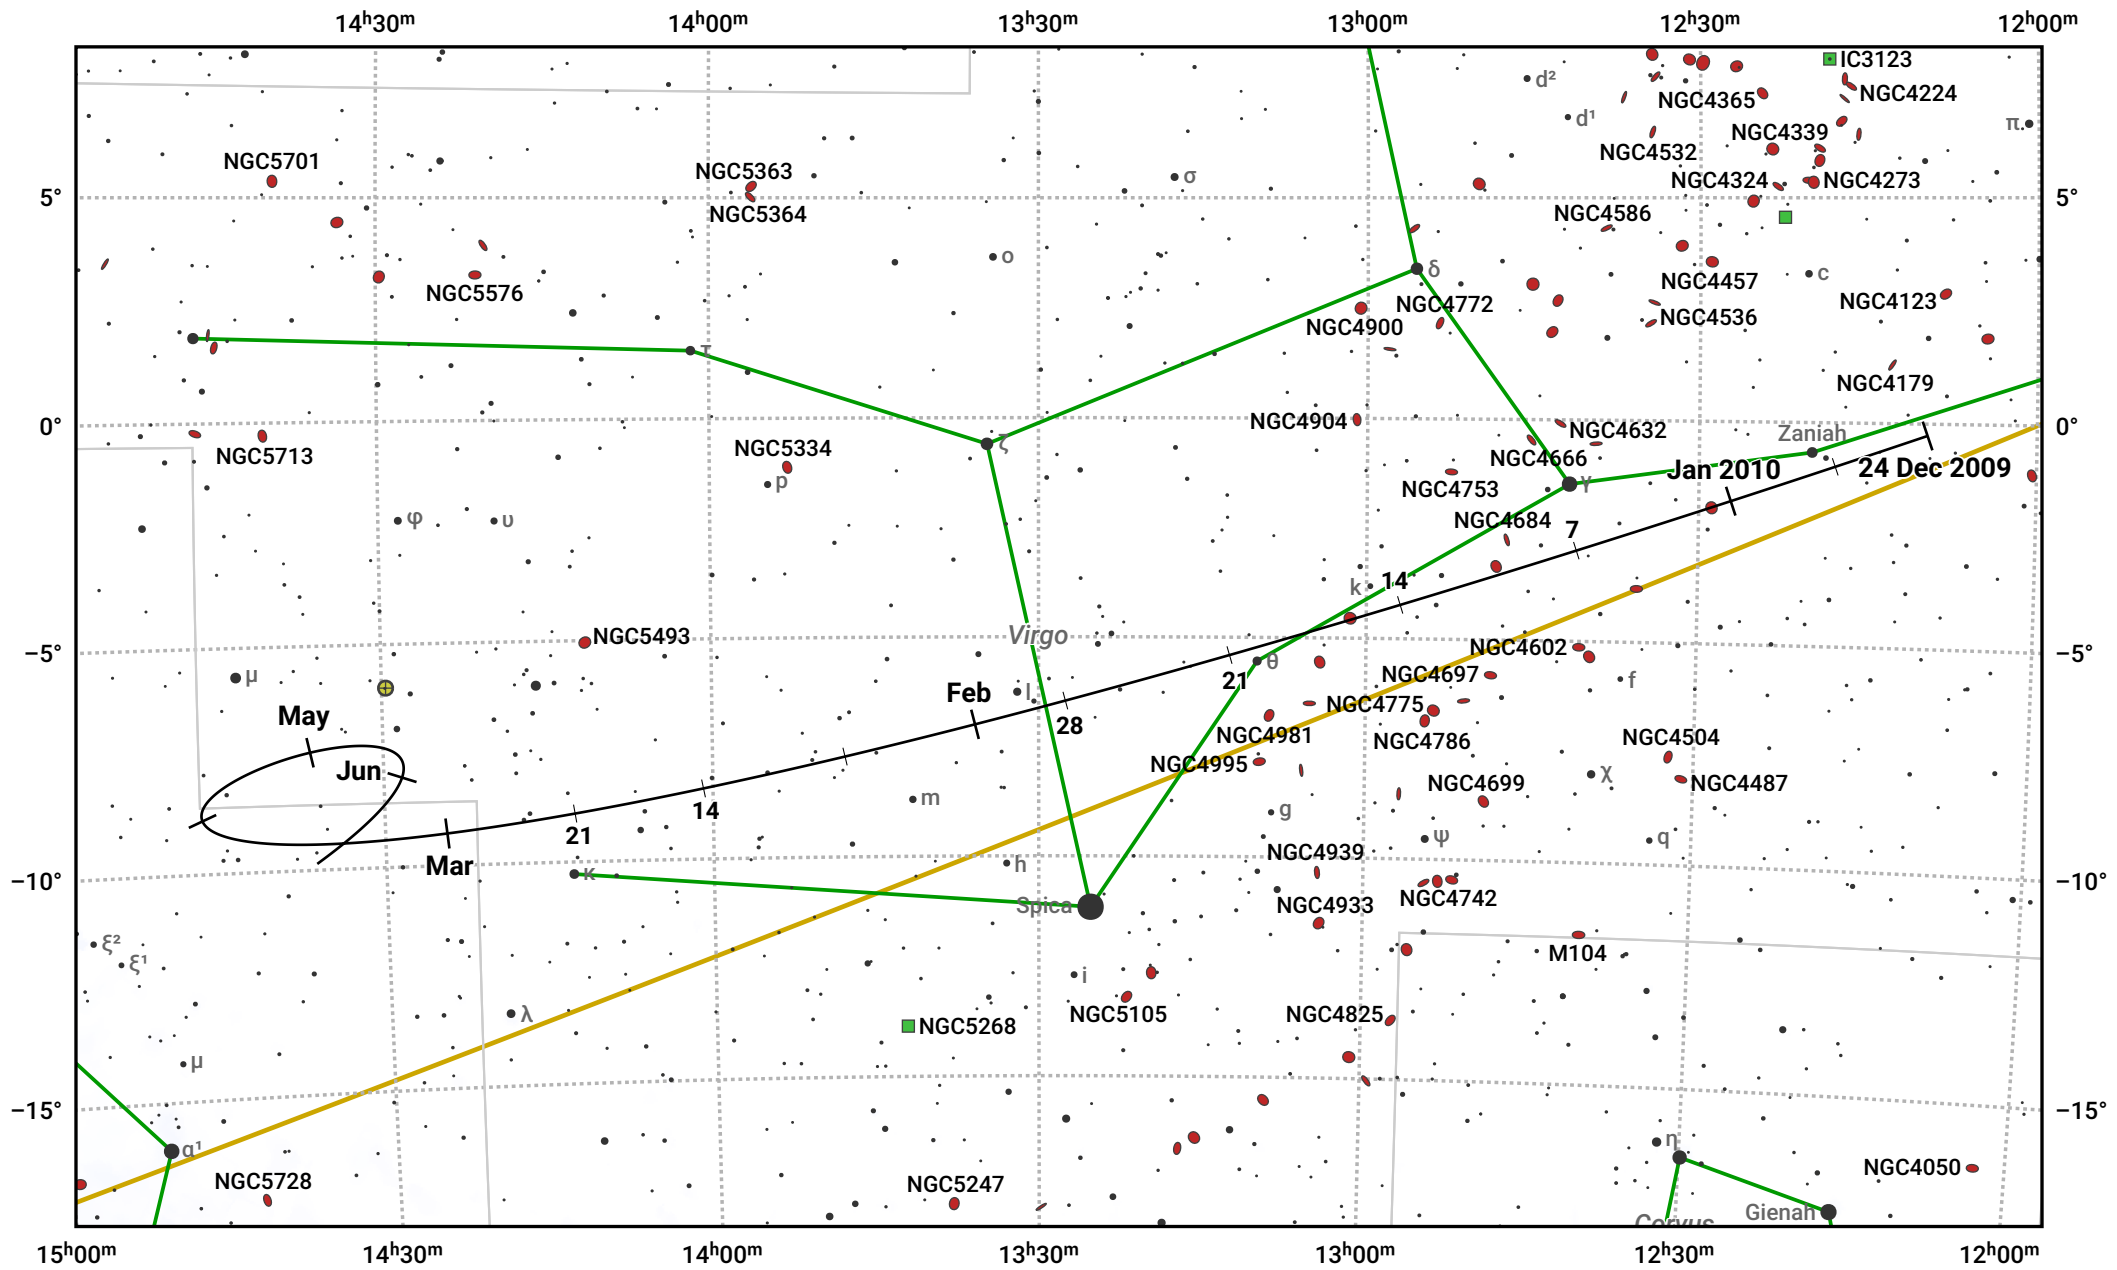

The path of 81P/Wild starting on 24 Dec 2009

© Dominic Ford 2011–2024. Date markers placed at midnight UTC. Downloaded from <https://in-the-sky.org>

Magnitude scale: 8.0 7.0 6.0 5.0 4.0 3.0 2.0 1.0

— Ecliptic Plane

● Galaxy ■ Bright nebula ● Open cluster ⊕ Globular cluster

Date	Mag
2010 Jan 1	9.8
2010 Feb 7	9.0
2010 Mar 1	8.7
2010 May 1	9.0
2010 Jun 4	10.0