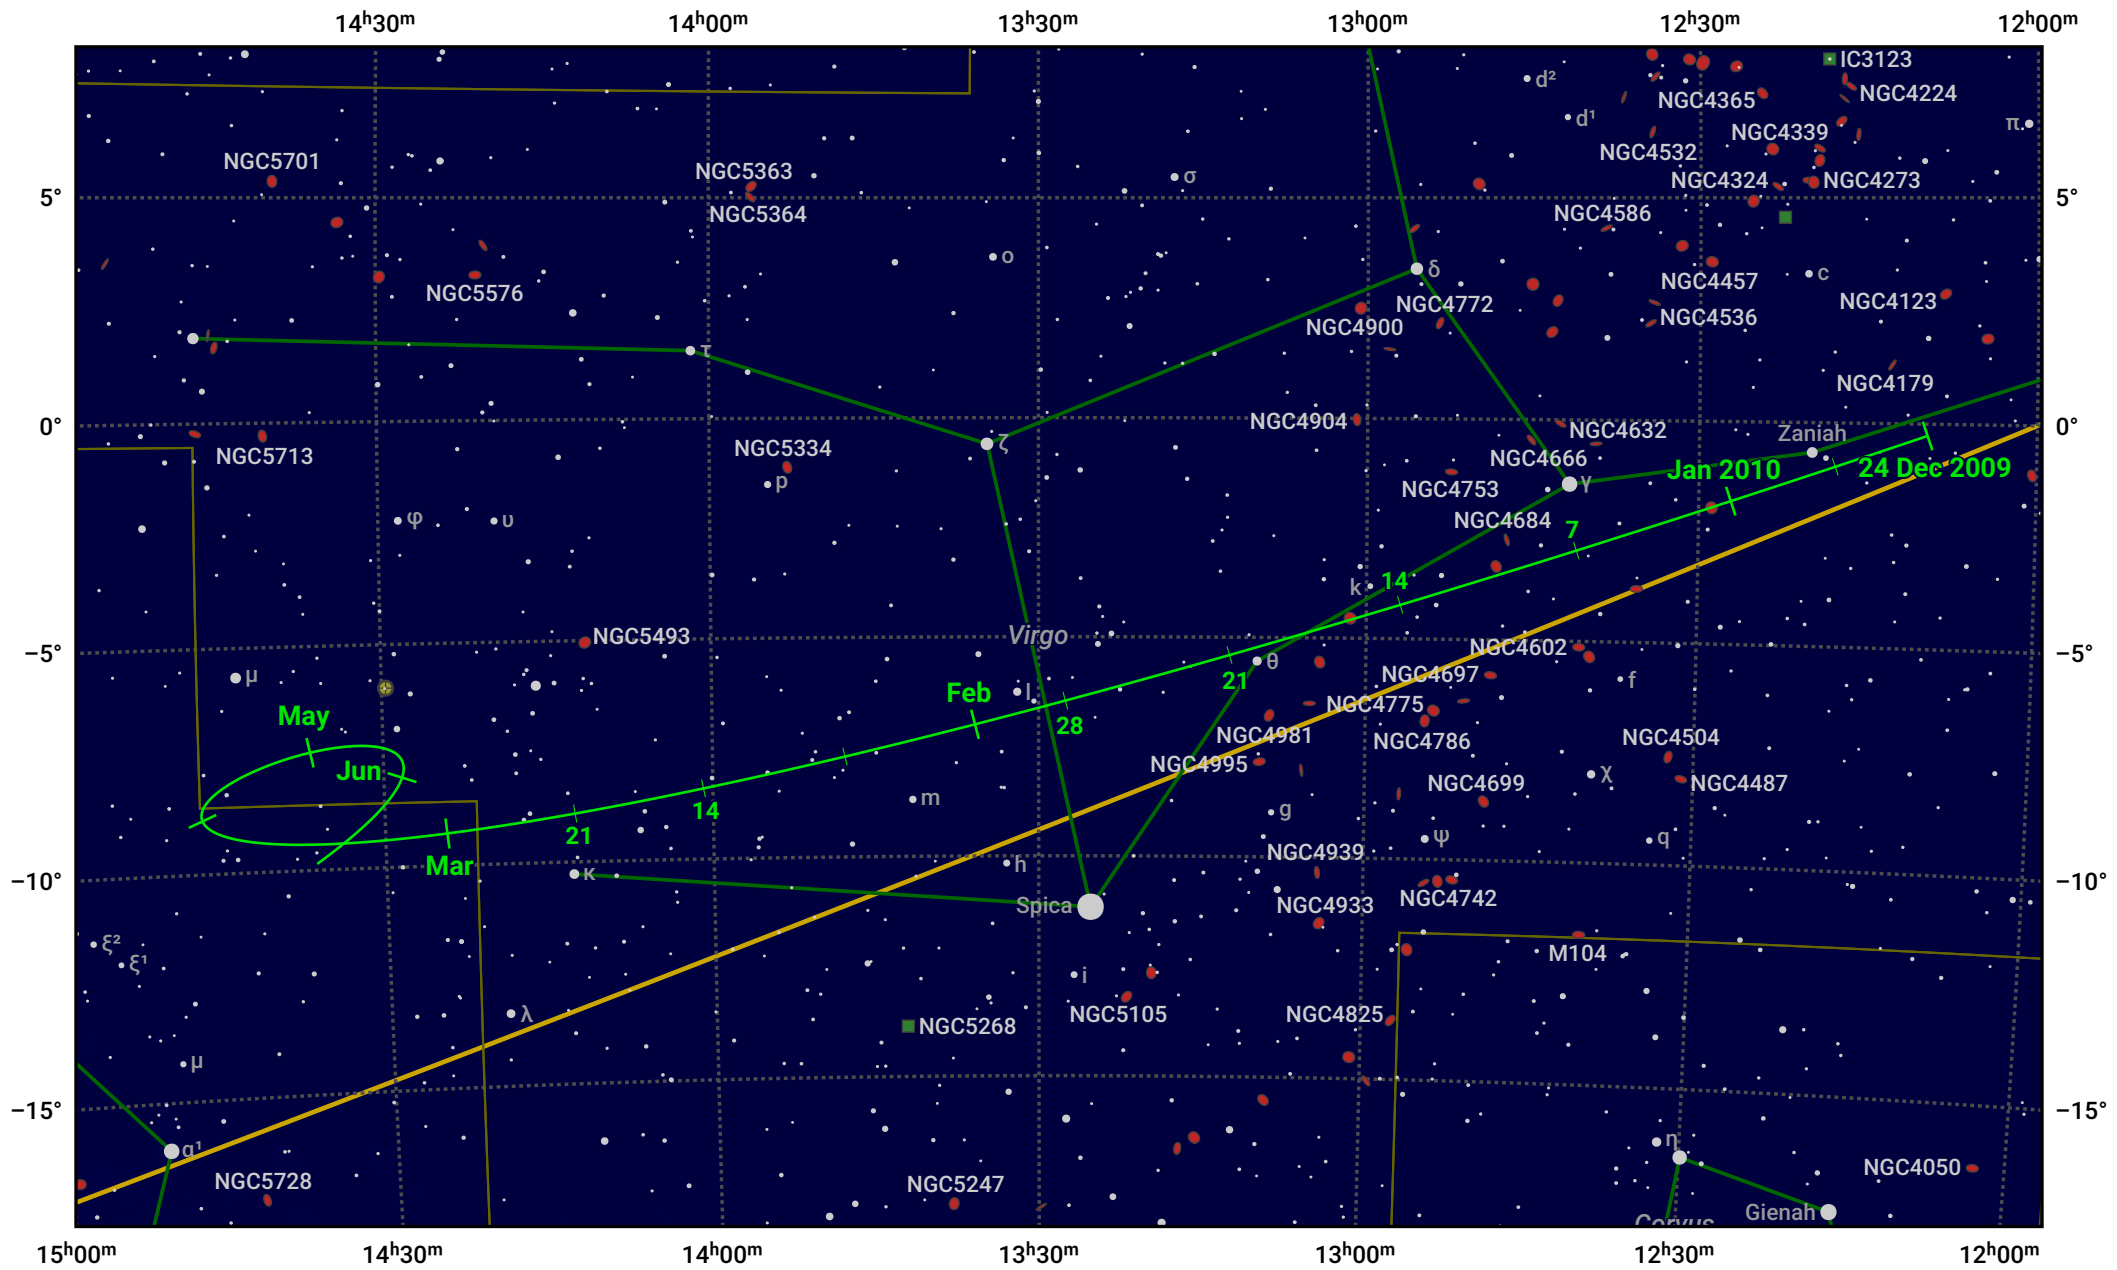

# The path of 81P/Wild starting on 24 Dec 2009

© Dominic Ford 2011–2024. Date markers placed at midnight UTC. Downloaded from <https://in-the-sky.org>

Magnitude scale: 8.0 7.0 6.0 5.0 4.0 3.0 2.0 1.0

— Ecliptic Plane

Galaxy    Bright nebula    Open cluster    Globular cluster

Date	Mag
2010 Jan 1	9.8
2010 Feb 7	9.0
2010 Mar 1	8.7
2010 May 1	9.0
2010 Jun 4	10.0