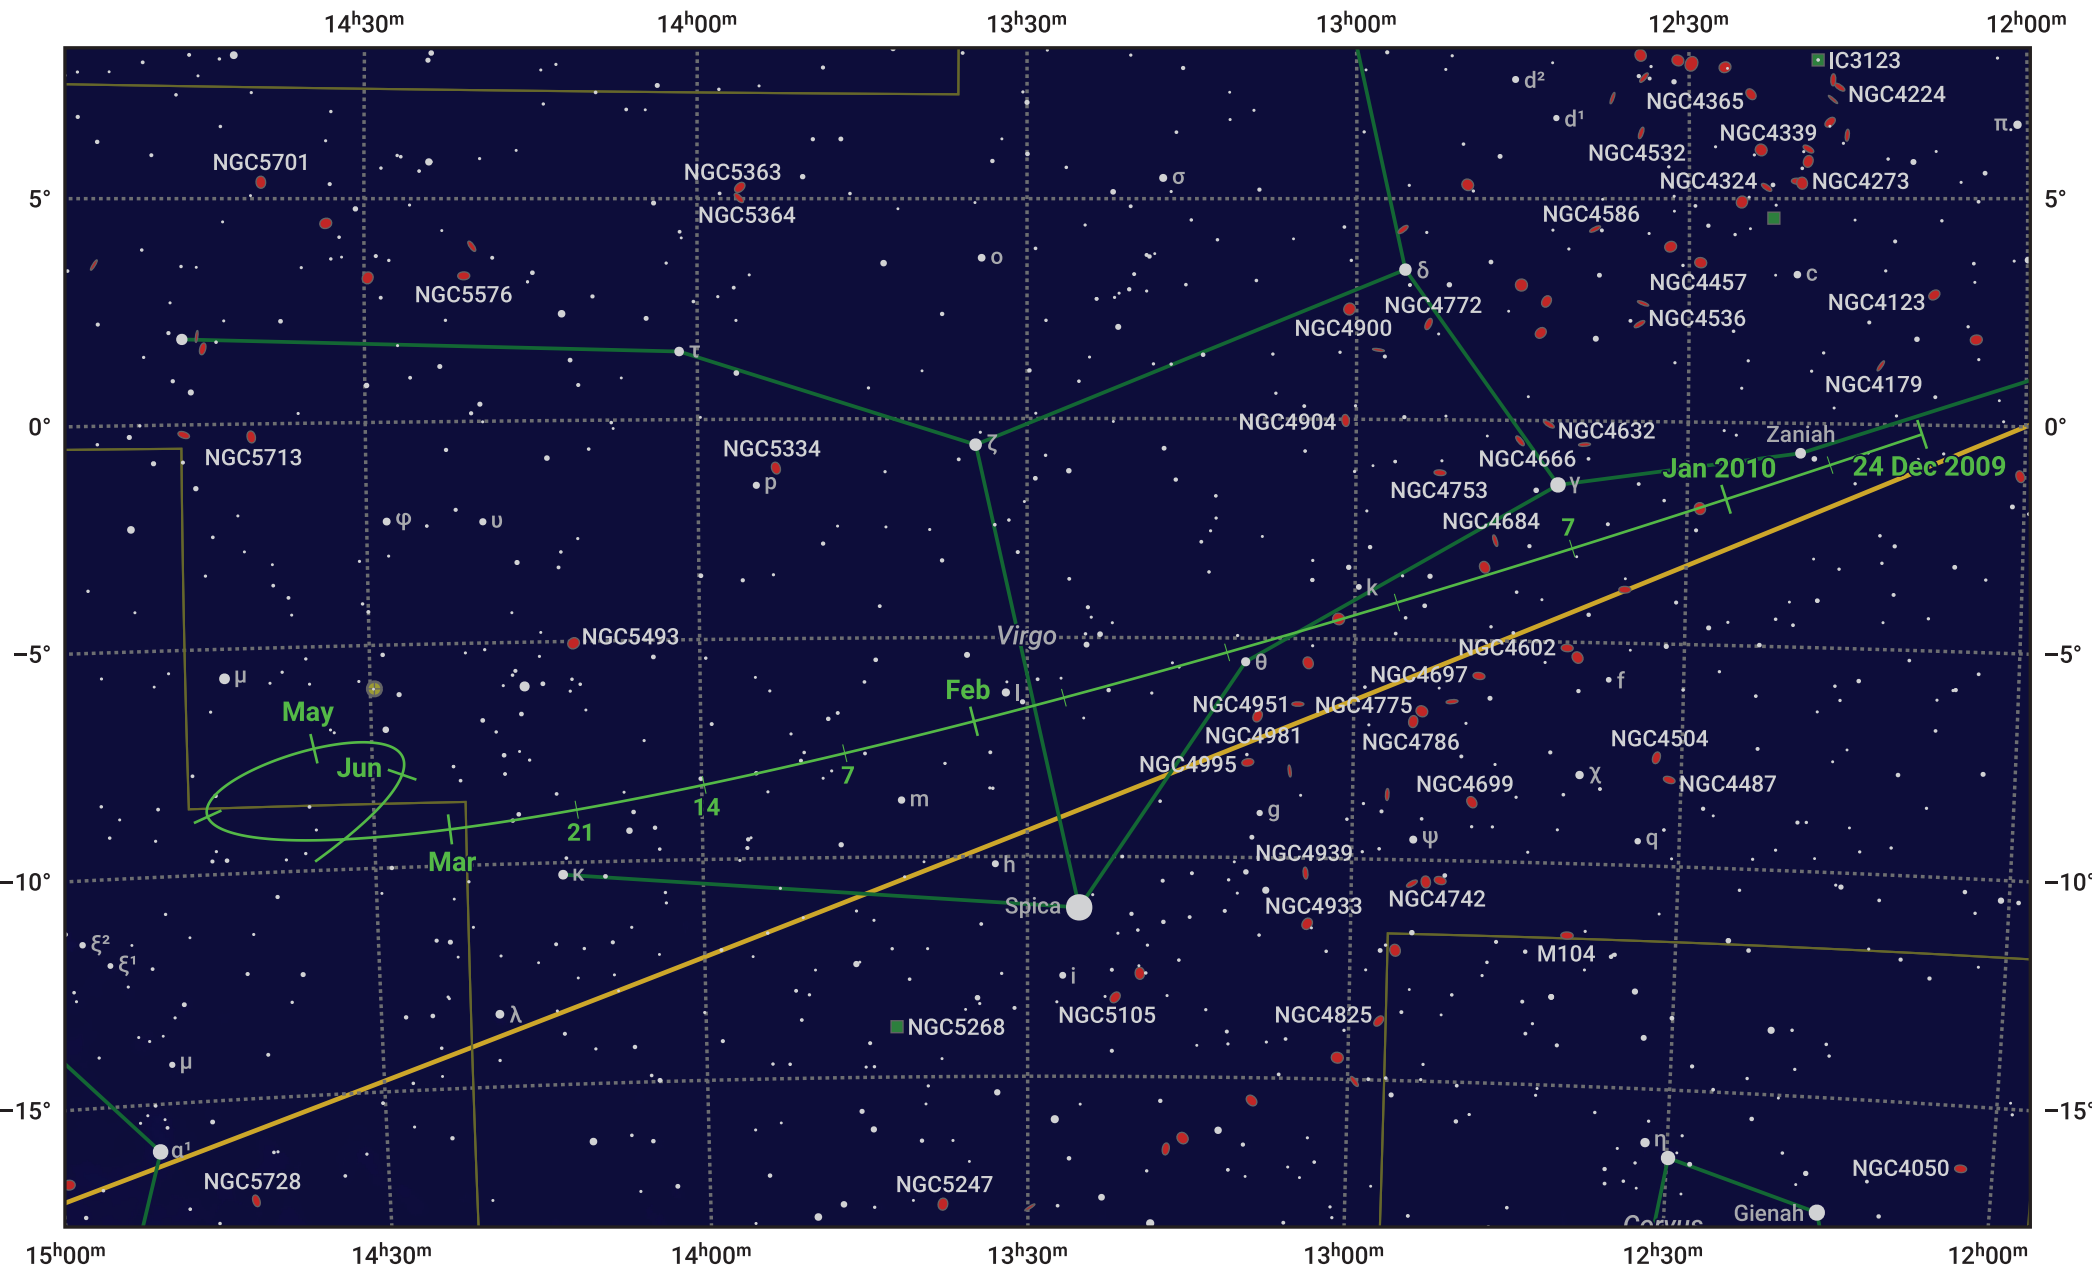

The path of 81P/Wild starting on 24 Dec 2009

© Dominic Ford 2011–2024. Date markers placed at midnight UTC. Downloaded from <https://in-the-sky.org>

Magnitude scale: \bullet 8.0 \bullet 7.0 \bullet 6.0 \bullet 5.0 \bullet 4.0 \bullet 3.0 \bullet 2.0 \bullet 1.0

— Ecliptic Plane

- Galaxy
- Bright nebula
- Open cluster
- ⊕ Globular cluster

Date	Mag
2010 Jan 1	9.8
2010 Feb 7	9.0
2010 Mar 1	8.7
2010 May 1	9.0
2010 Jun 4	10.0