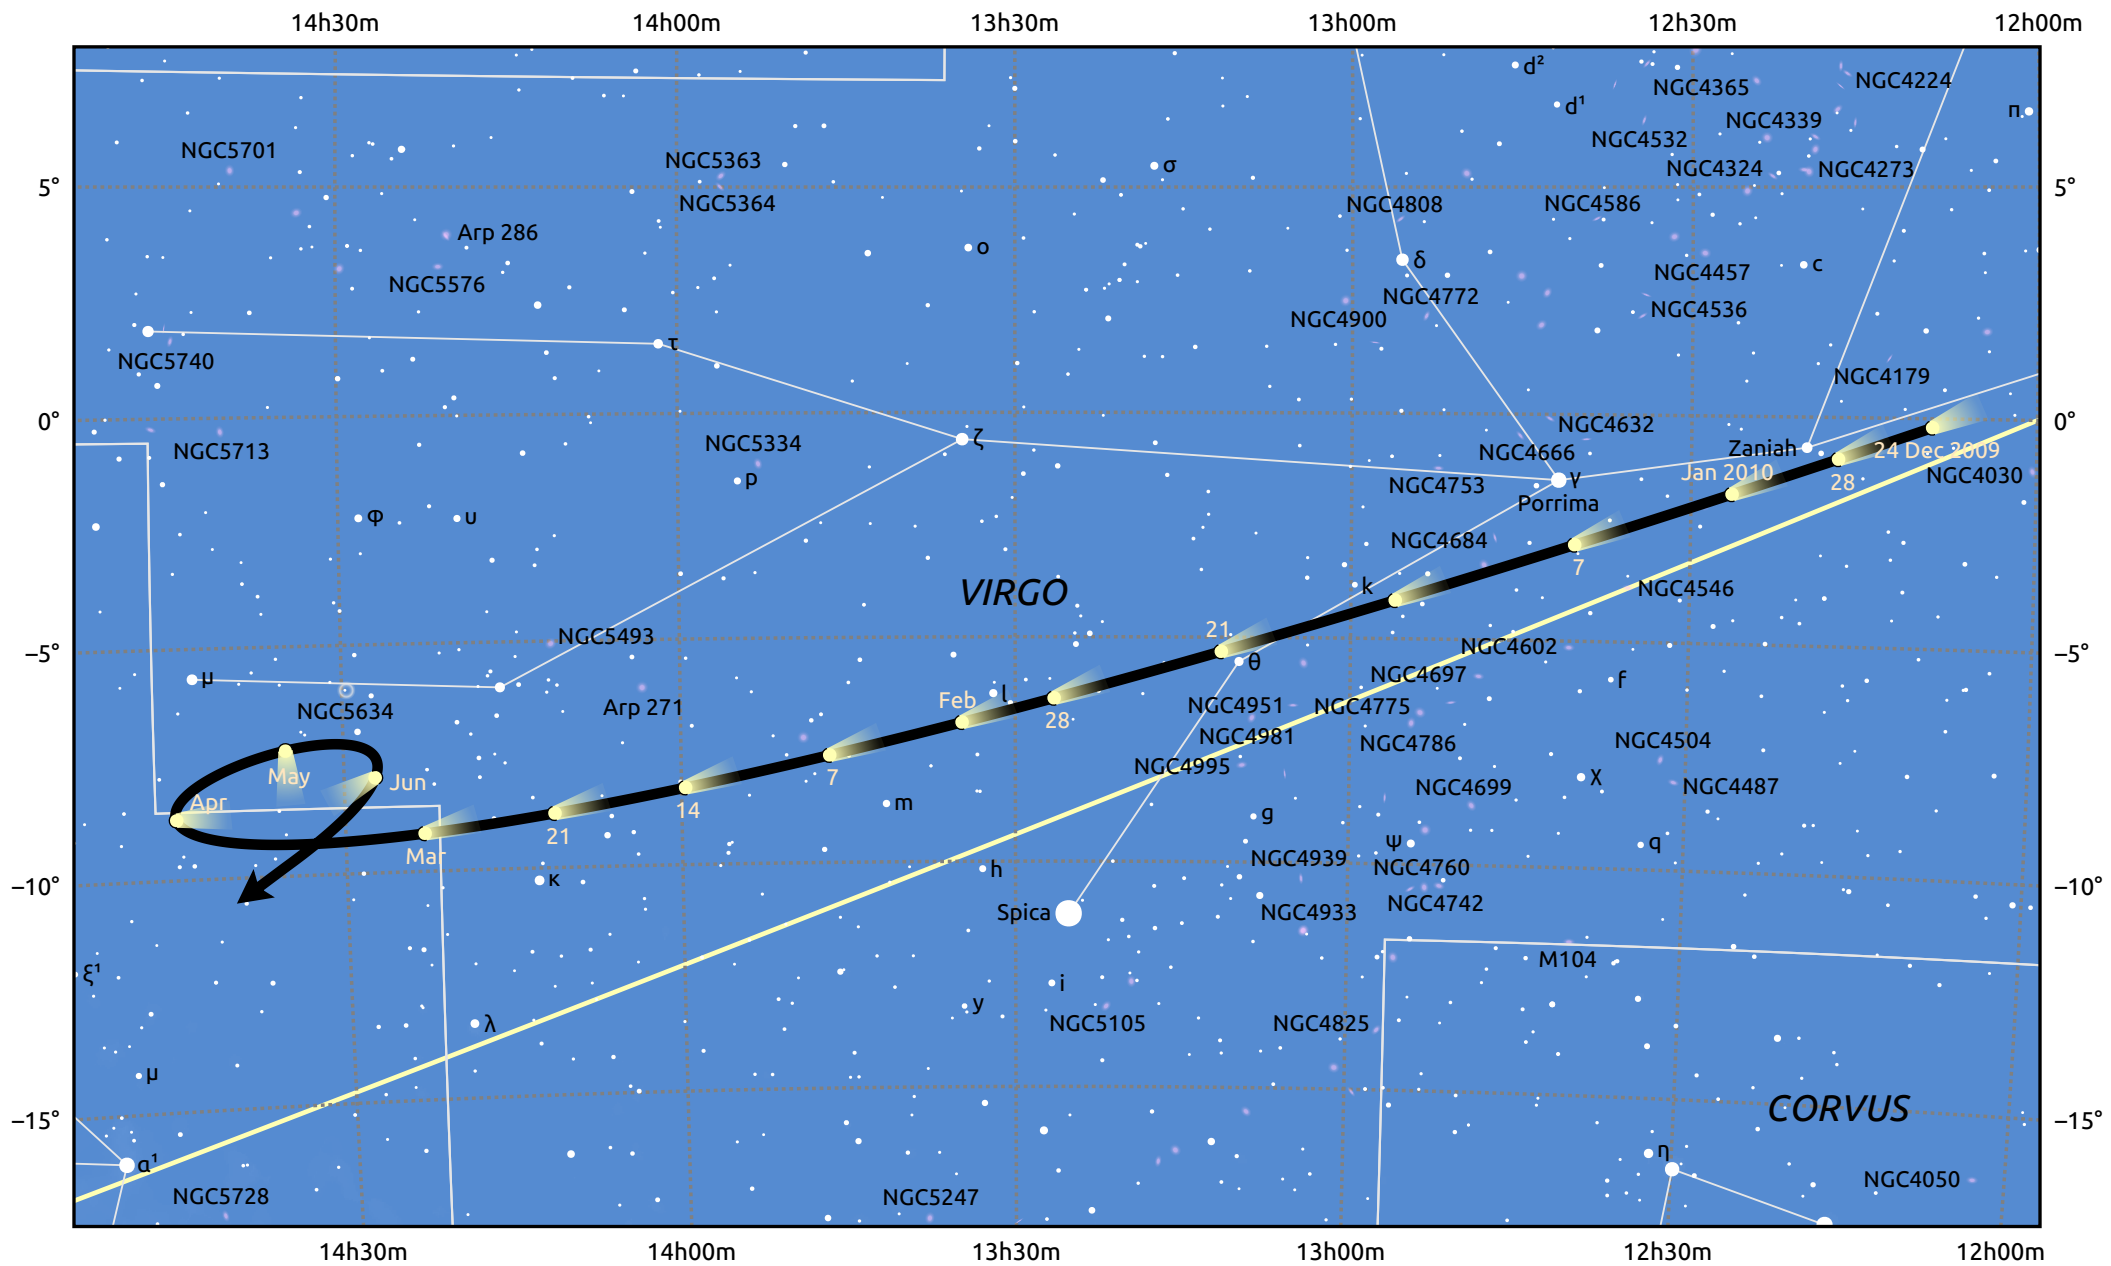

The path of 81P/Wild starting on 24 Dec 2009

© Dominic Ford 2011–2025. Date markers placed at midnight UTC. Downloaded from <https://in-the-sky.org>

Magnitude scale: \cdot 8.0 \cdot 7.0 \cdot 6.0 \cdot 5.0 \cdot 4.0 \bullet 3.0 \bullet 2.0 \bullet 1.0

— Ecliptic Plane

Galaxy Bright nebula Open cluster Globular cluster Planetary nebula

Date	Mag
2010 Jan 1	9.8
2010 Feb 7	9.0
2010 Mar 1	8.7
2010 May 1	9.0
2010 Jun 4	10.0