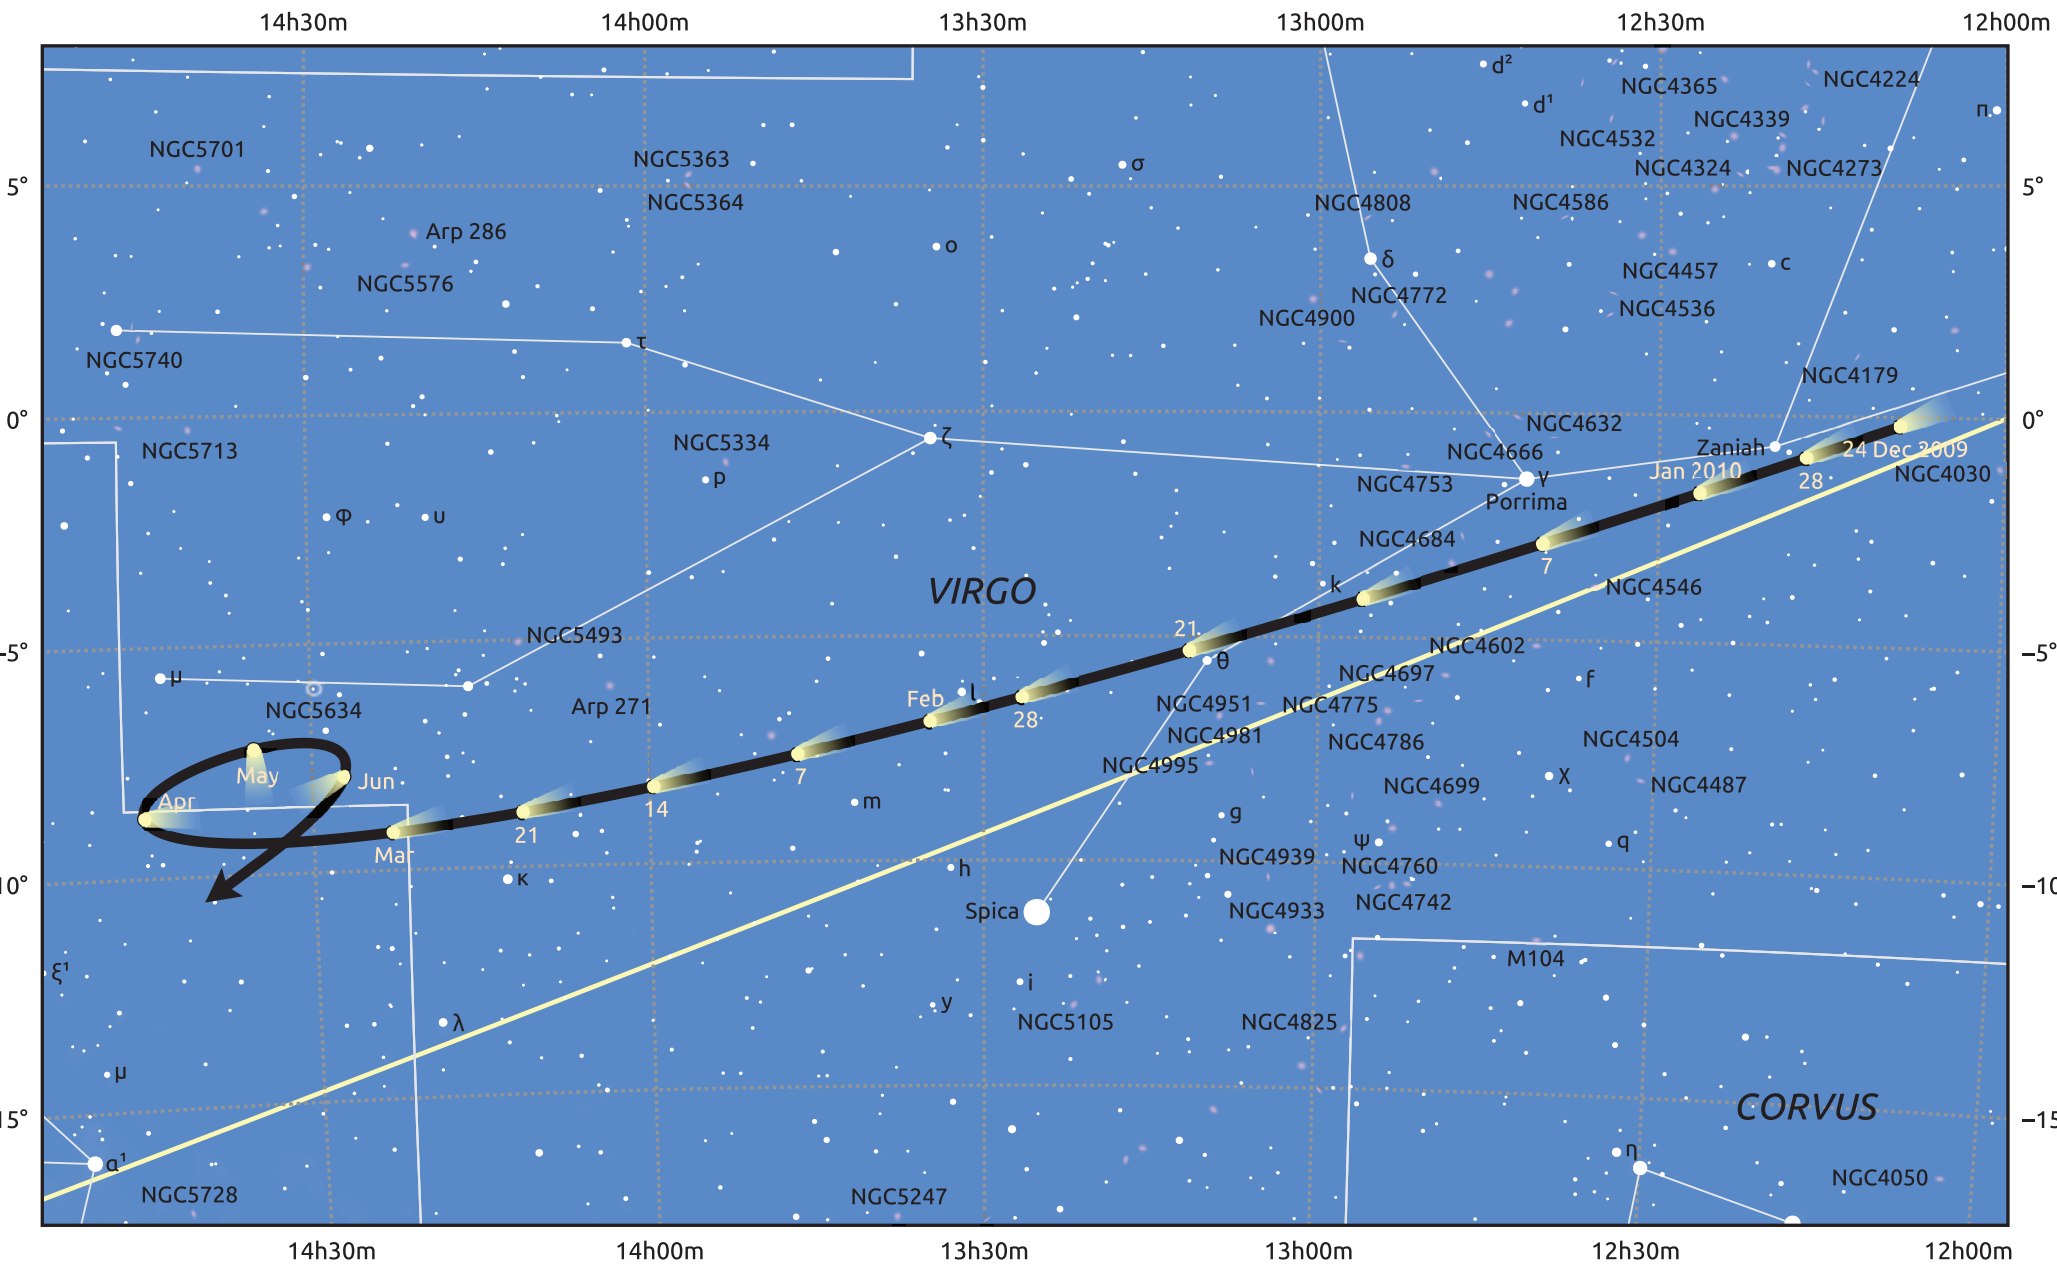

The path of 81P/Wild starting on 24 Dec 2009

© Dominic Ford 2011–2025. Date markers placed at midnight UTC. Downloaded from <https://in-the-sky.org>

Magnitude scale: • 8.0 • 7.0 • 6.0 • 5.0 • 4.0 • 3.0 • 2.0 • 1.0

— Ecliptic Plane

Galaxy Bright nebula Open cluster Globular cluster Planetary nebula

Date	Mag
2010 Jan 1	9.8
2010 Feb 7	9.0
2010 Mar 1	8.7
2010 May 1	9.0
2010 Jun 4	10.0