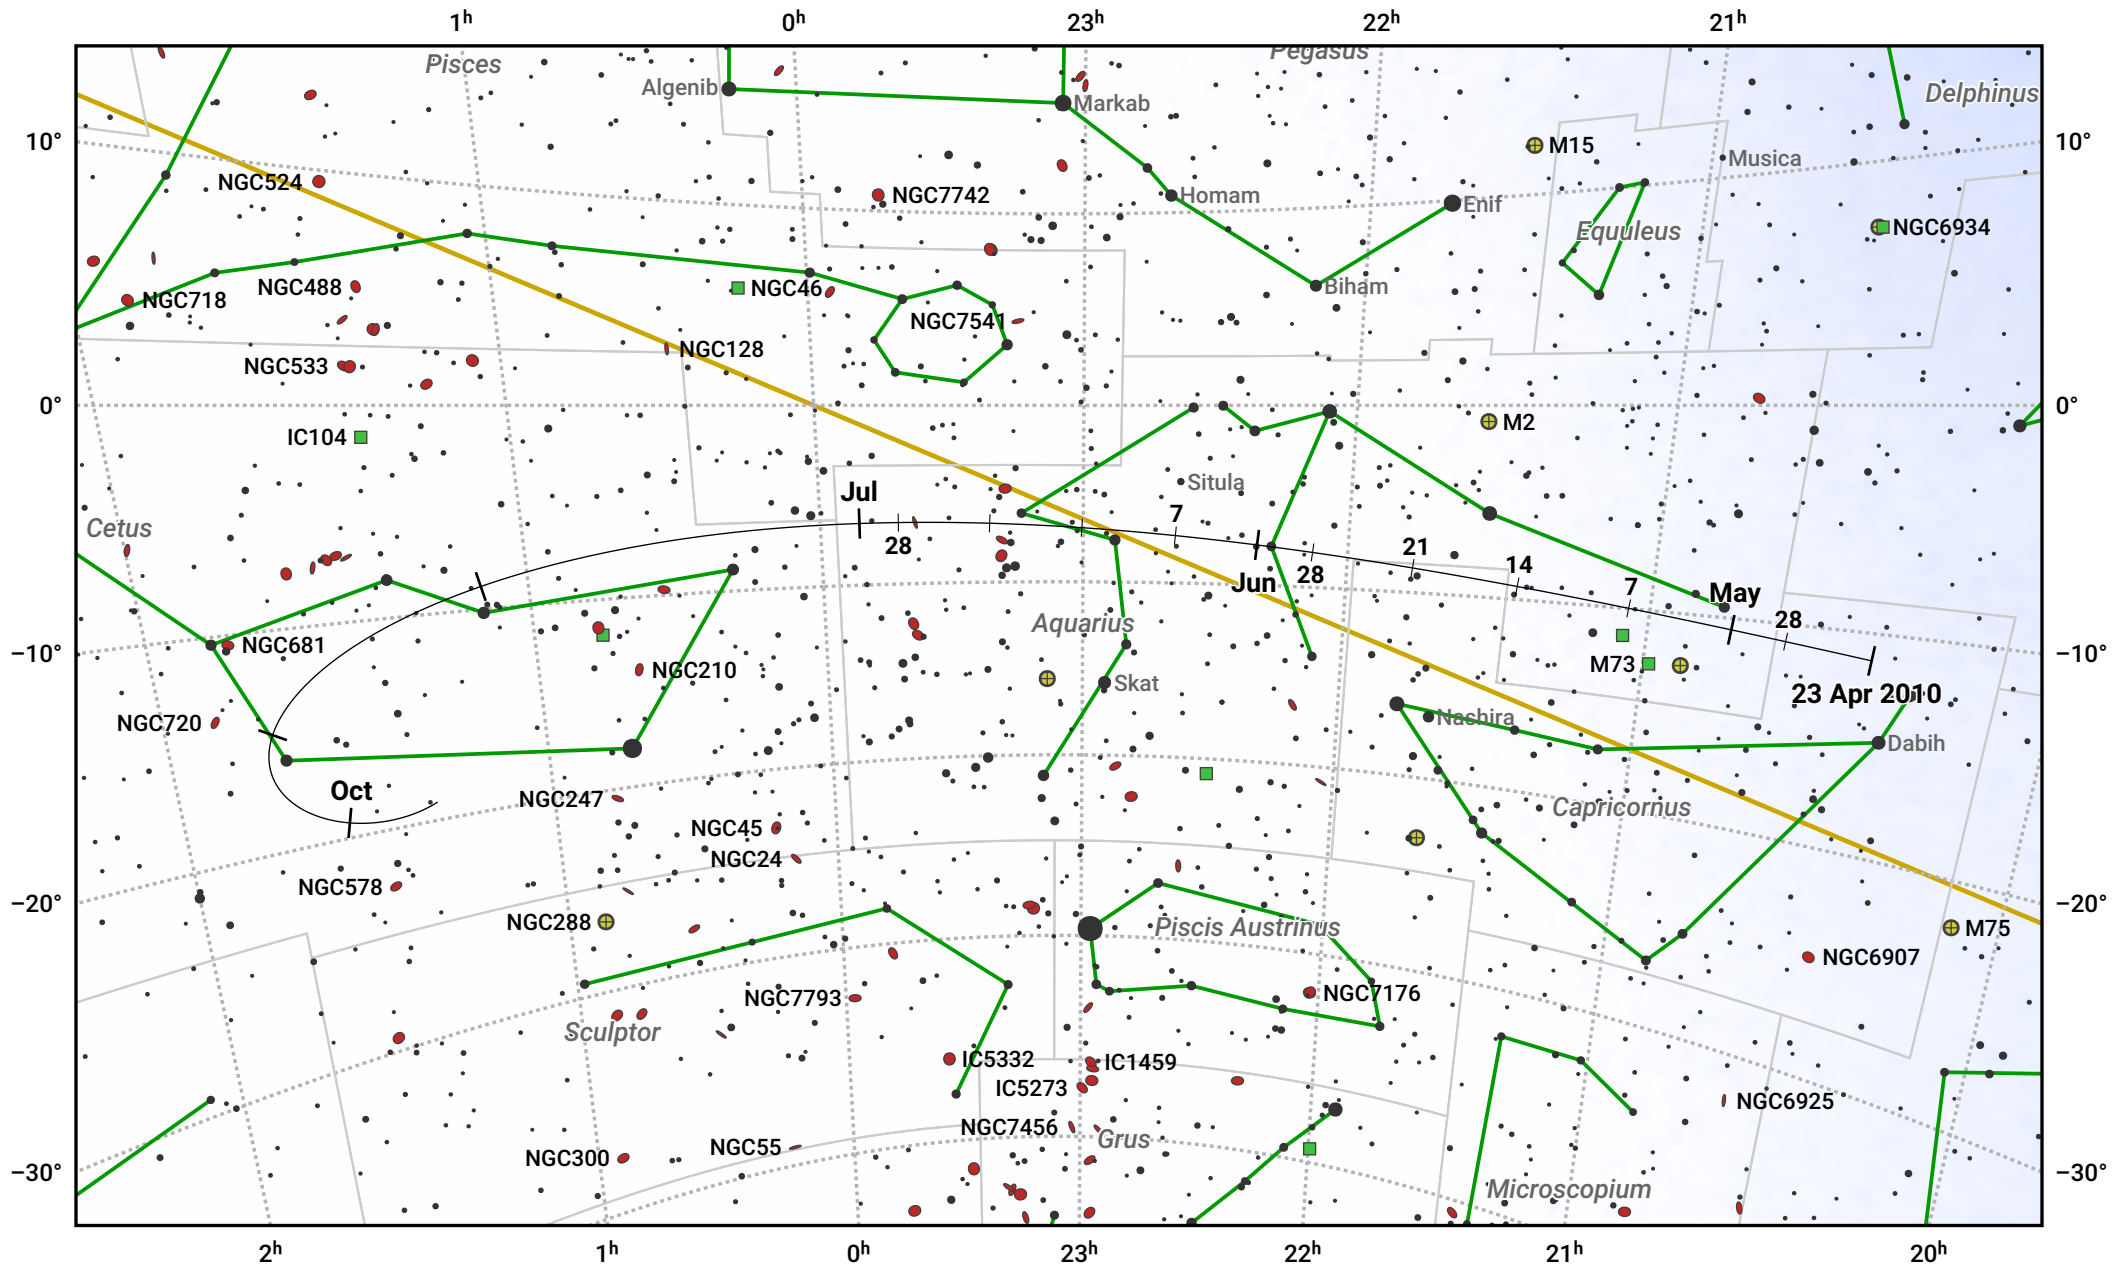

The path of 10P/Tempel starting on 23 Apr 2010

© Dominic Ford 2011–2024. Date markers placed at midnight UTC. Downloaded from <https://in-the-sky.org>

Magnitude scale: • 7.0 • 6.0 • 5.0 • 4.0 • 3.0 • 2.0 • 1.0

— Ecliptic Plane

● Galaxy
 ■ Bright nebula
 ● Open cluster
 ● Globular cluster

Date	Mag
2010 May 1	10.4
2010 May 22	9.7
2010 Jul 1	8.8
2010 Jul 9	8.7
2010 Sep 1	9.0
2010 Sep 25	9.7