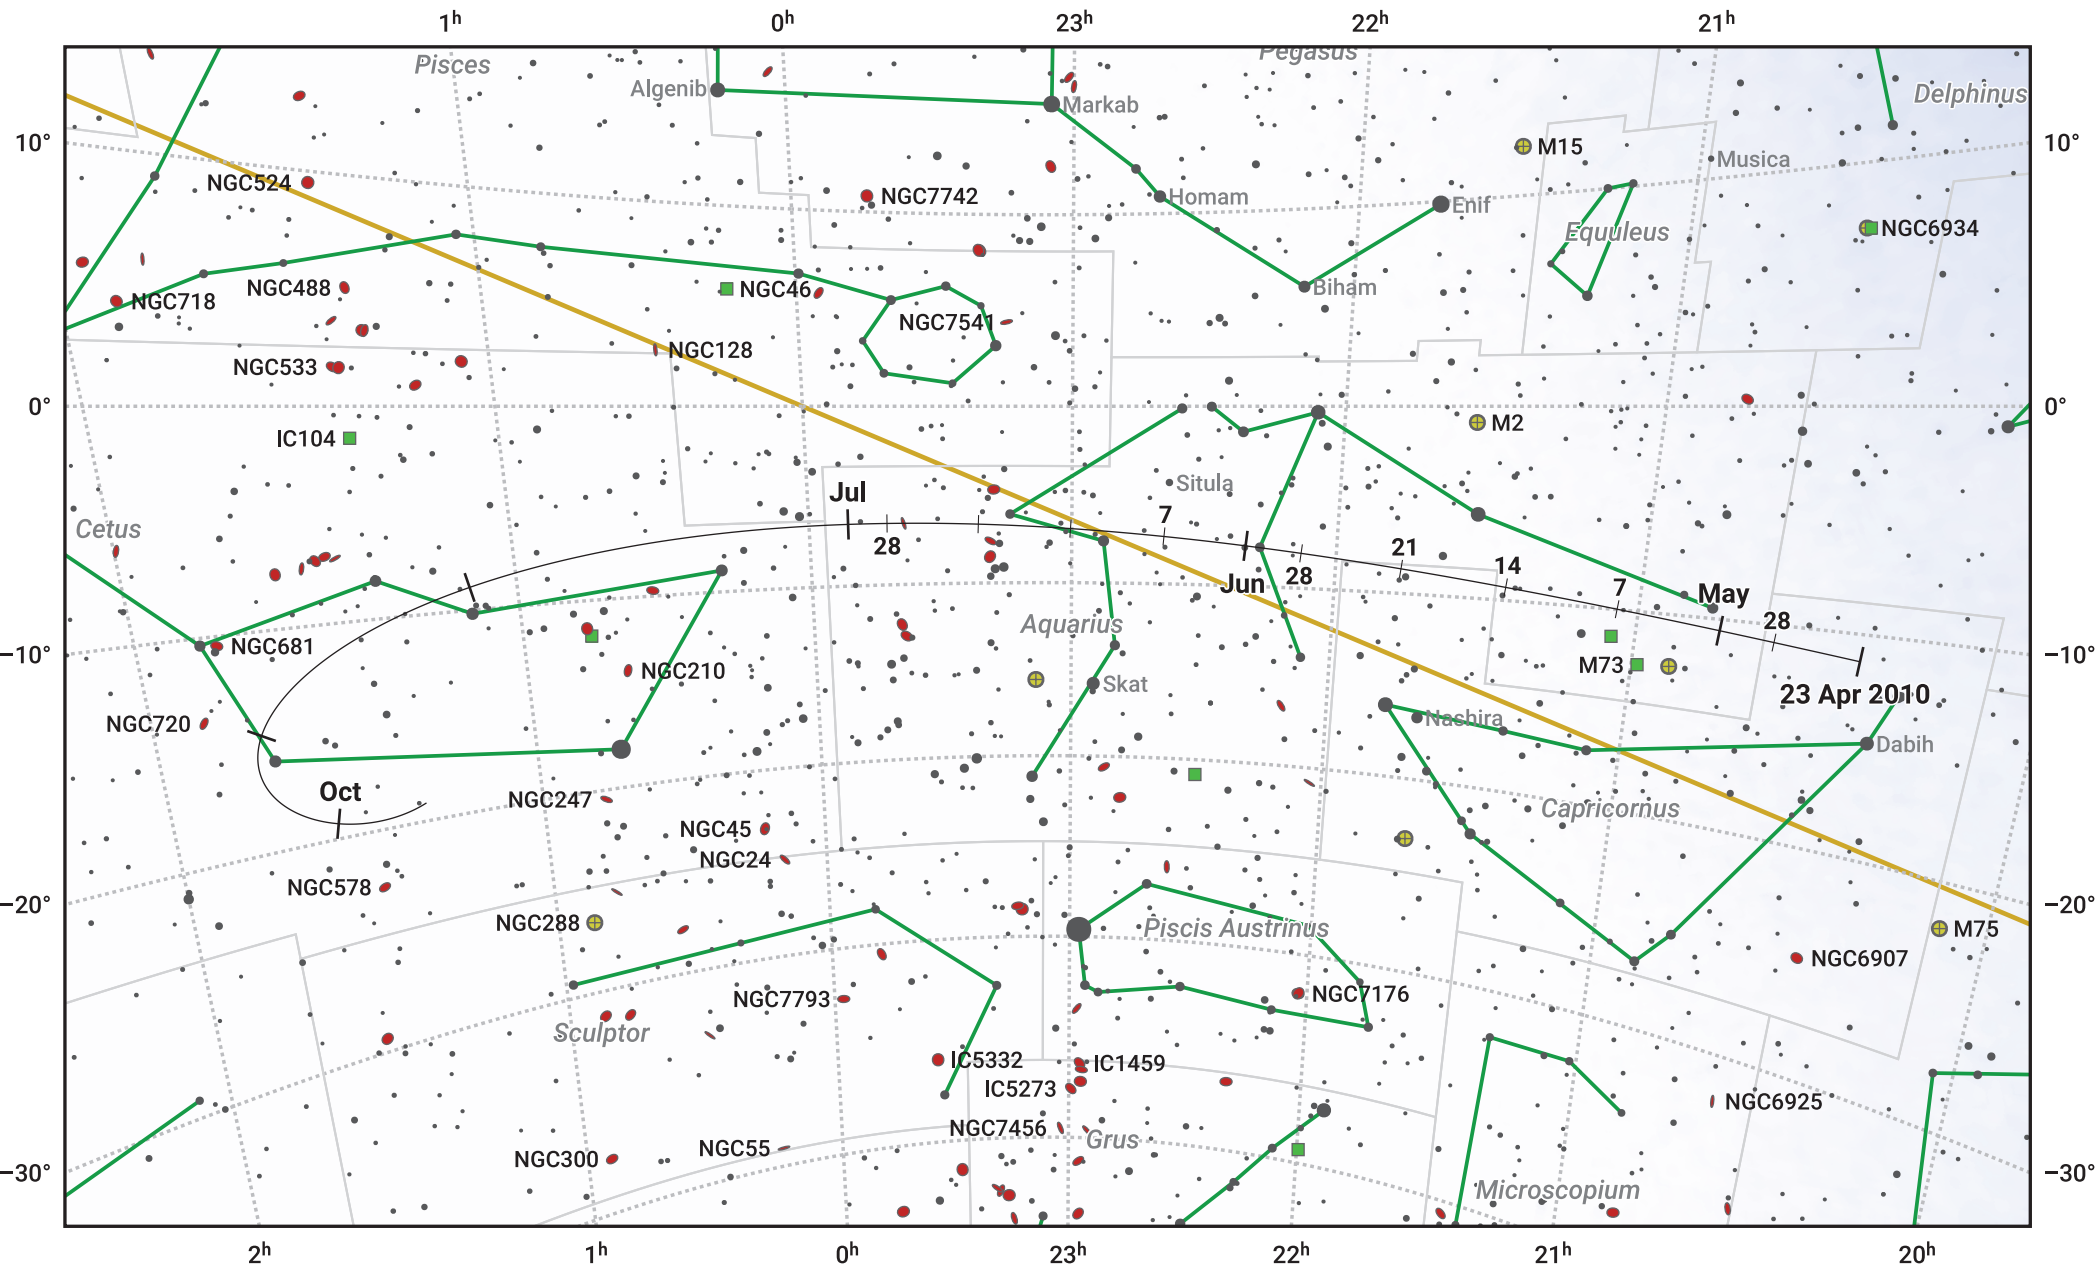

The path of 10P/Tempel starting on 23 Apr 2010

© Dominic Ford 2011–2024. Date markers placed at midnight UTC. Downloaded from <https://in-the-sky.org>

Magnitude scale: ● 7.0 ● 6.0 ● 5.0 ● 4.0 ● 3.0 ● 2.0 ● 1.0

— Ecliptic Plane

● Galaxy ■ Bright nebula ● Open cluster ● Globular cluster

Date	Mag
2010 May 1	10.4
2010 May 22	9.7
2010 Jul 1	8.8
2010 Jul 9	8.7
2010 Sep 1	9.0
2010 Sep 25	9.7