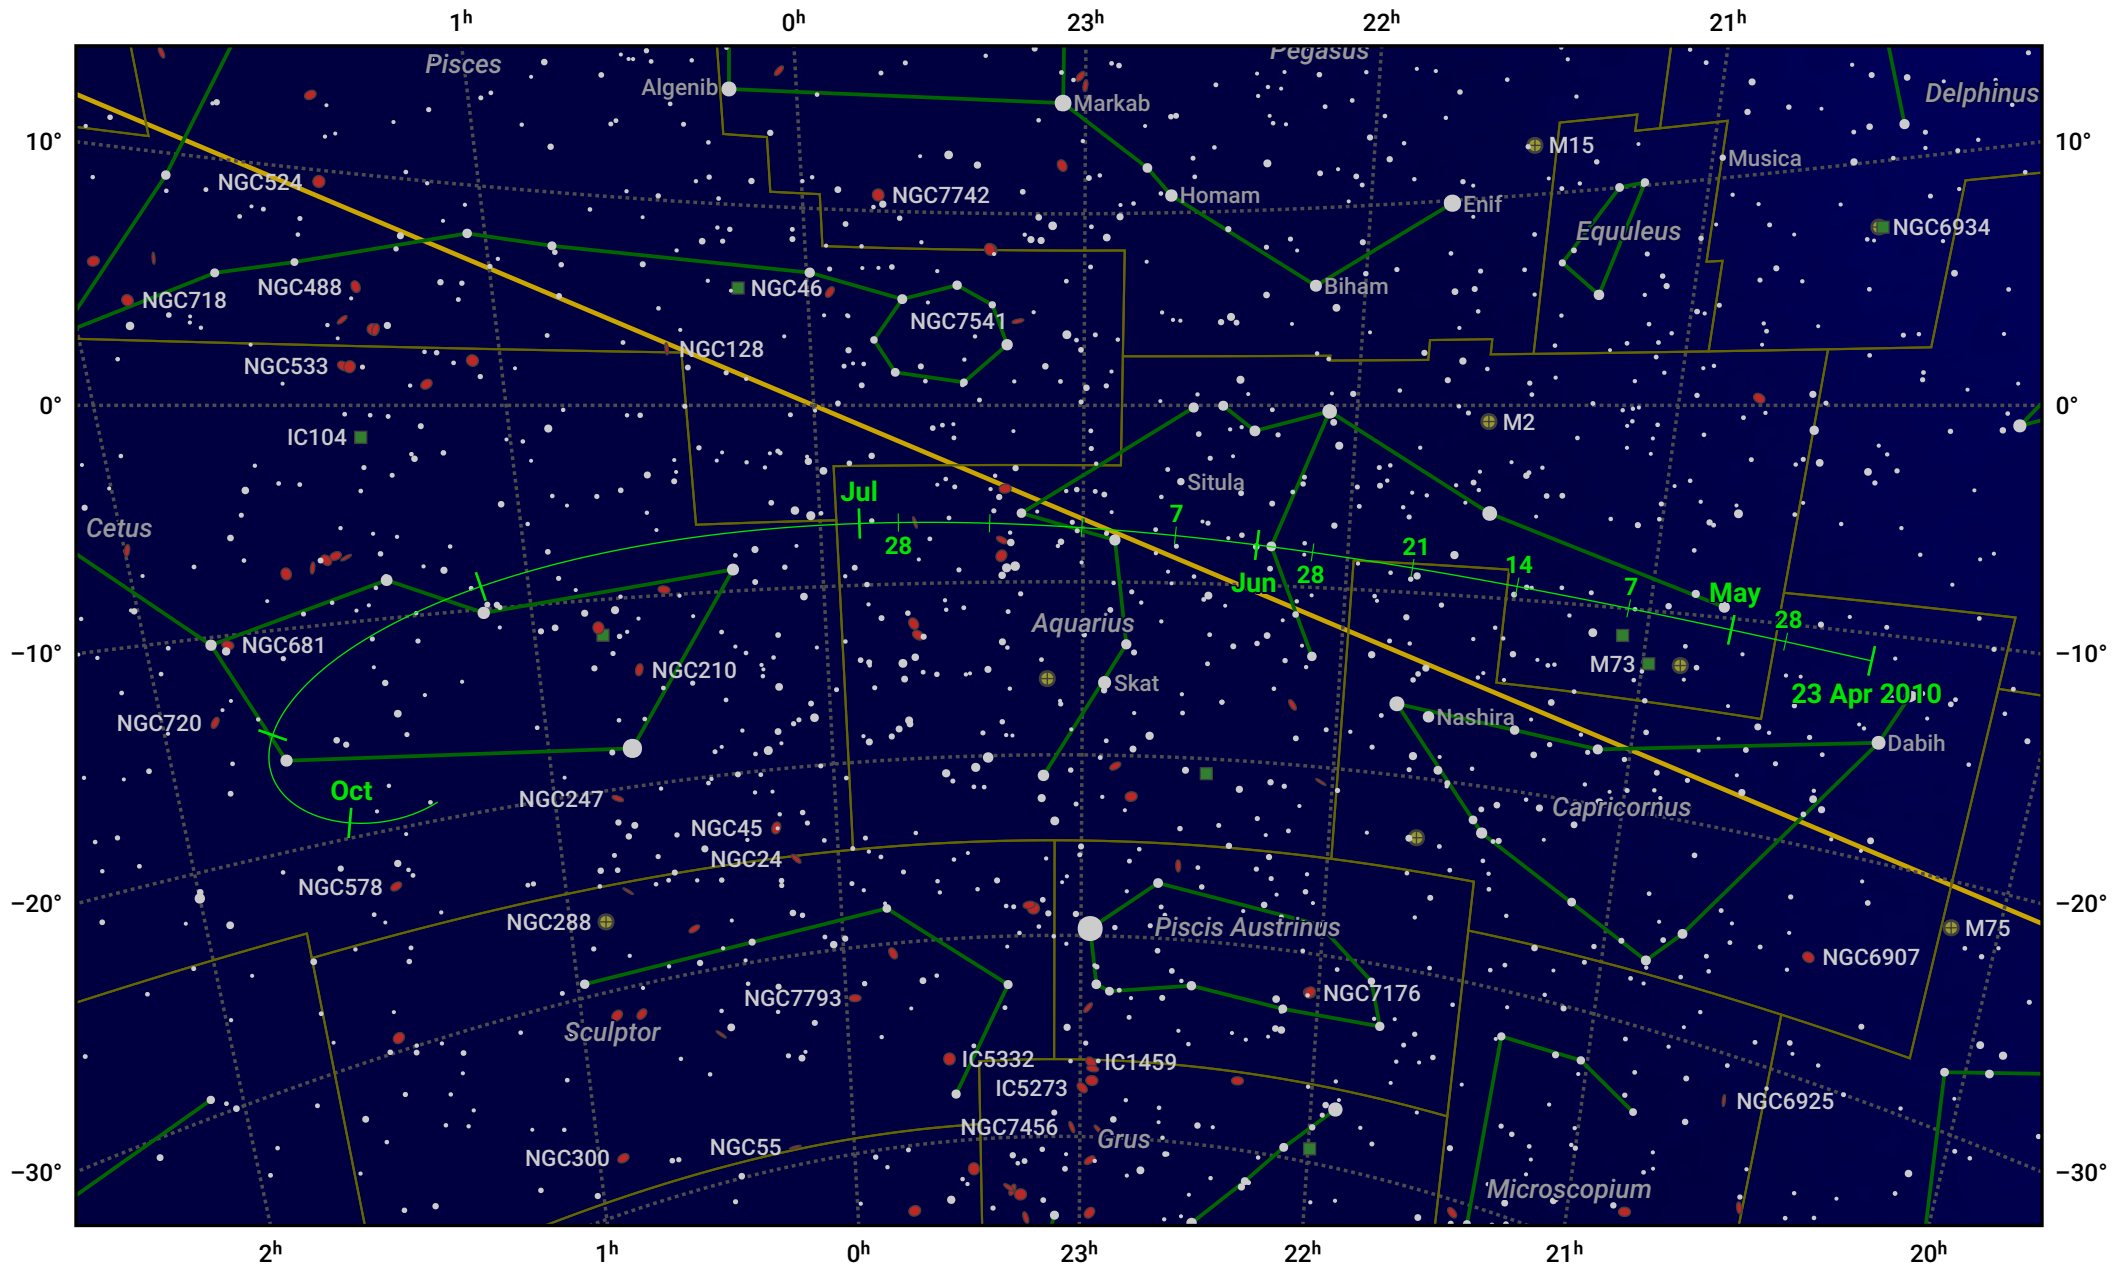

The path of 10P/Tempel starting on 23 Apr 2010

© Dominic Ford 2011–2024. Date markers placed at midnight UTC. Downloaded from <https://in-the-sky.org>

Magnitude scale: • 7.0 • 6.0 • 5.0 • 4.0 • 3.0 • 2.0 • 1.0

— Ecliptic Plane

● Galaxy
 ■ Bright nebula
 ● Open cluster
 ⊕ Globular cluster

Date	Mag
2010 May 1	10.4
2010 May 22	9.7
2010 Jul 1	8.8
2010 Jul 9	8.7
2010 Sep 1	9.0
2010 Sep 25	9.7