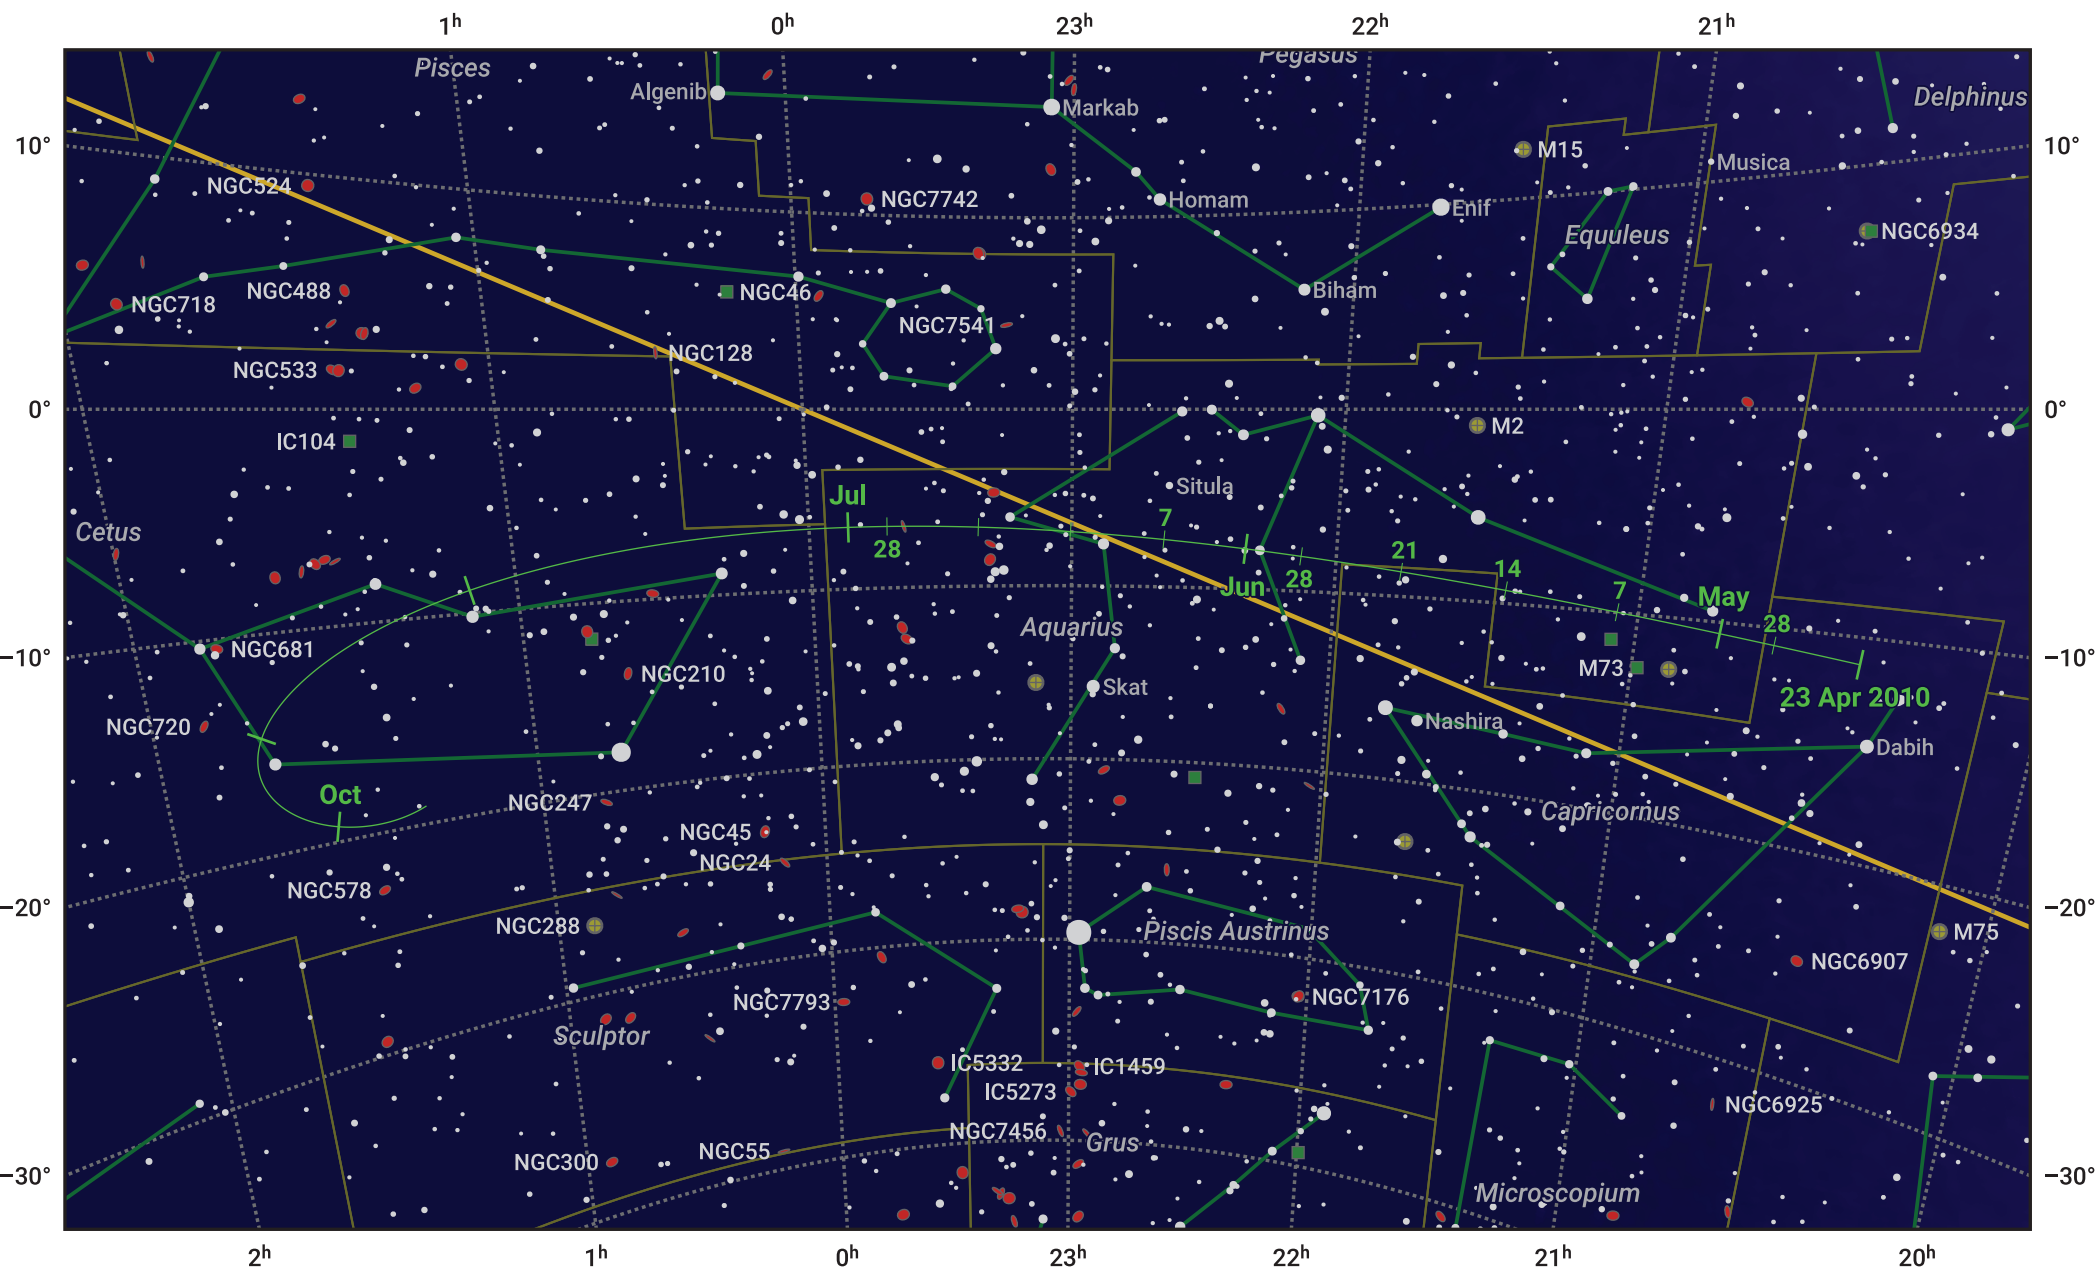

The path of 10P/Tempel starting on 23 Apr 2010

© Dominic Ford 2011–2024. Date markers placed at midnight UTC. Downloaded from <https://in-the-sky.org>

Magnitude scale: ● 7.0 ● 6.0 ● 5.0 ● 4.0 ● 3.0 ● 2.0 ● 1.0

— Ecliptic Plane

● Galaxy ● Bright nebula ● Open cluster ● Globular cluster

Date	Mag
2010 May 1	10.4
2010 May 22	9.7
2010 Jul 1	8.8
2010 Jul 9	8.7
2010 Sep 1	9.0
2010 Sep 25	9.7