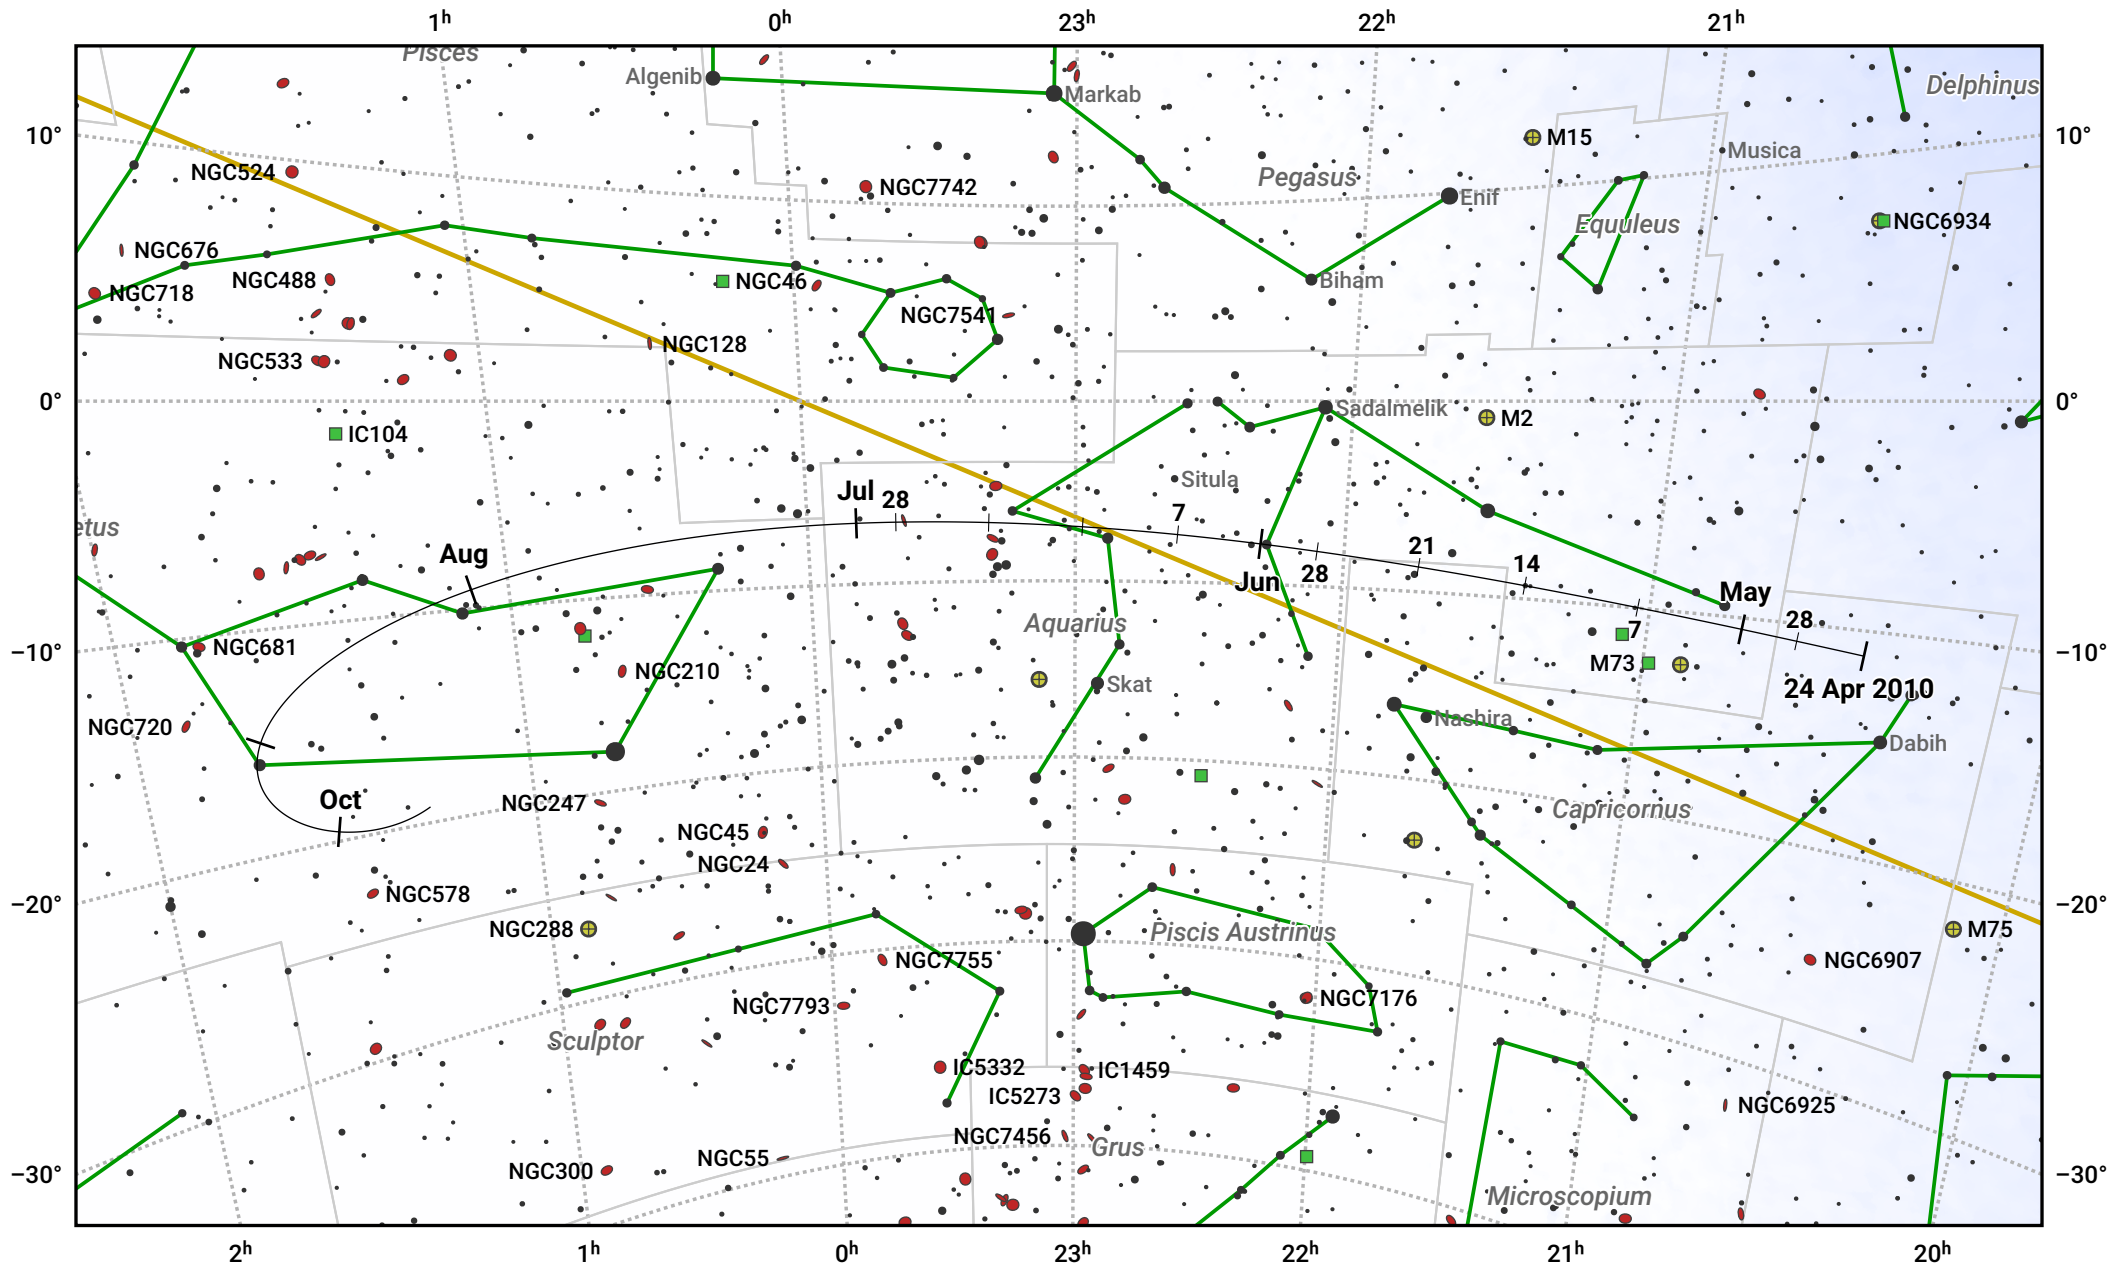

The path of 10P/Tempel starting on 24 Apr 2010

© Dominic Ford 2011–2024. Date markers placed at midnight UTC. Downloaded from <https://in-the-sky.org>

Magnitude scale: ● 7.0 ● 6.0 ● 5.0 ● 4.0 ● 3.0 ● 2.0 ● 1.0

— Ecliptic Plane

● Galaxy ■ Bright nebula ● Open cluster ● Globular cluster

Date	Mag
2010 May 1	10.4
2010 May 23	9.6
2010 Jul 1	8.7
2010 Jul 10	8.6
2010 Sep 1	9.0
2010 Sep 25	9.7