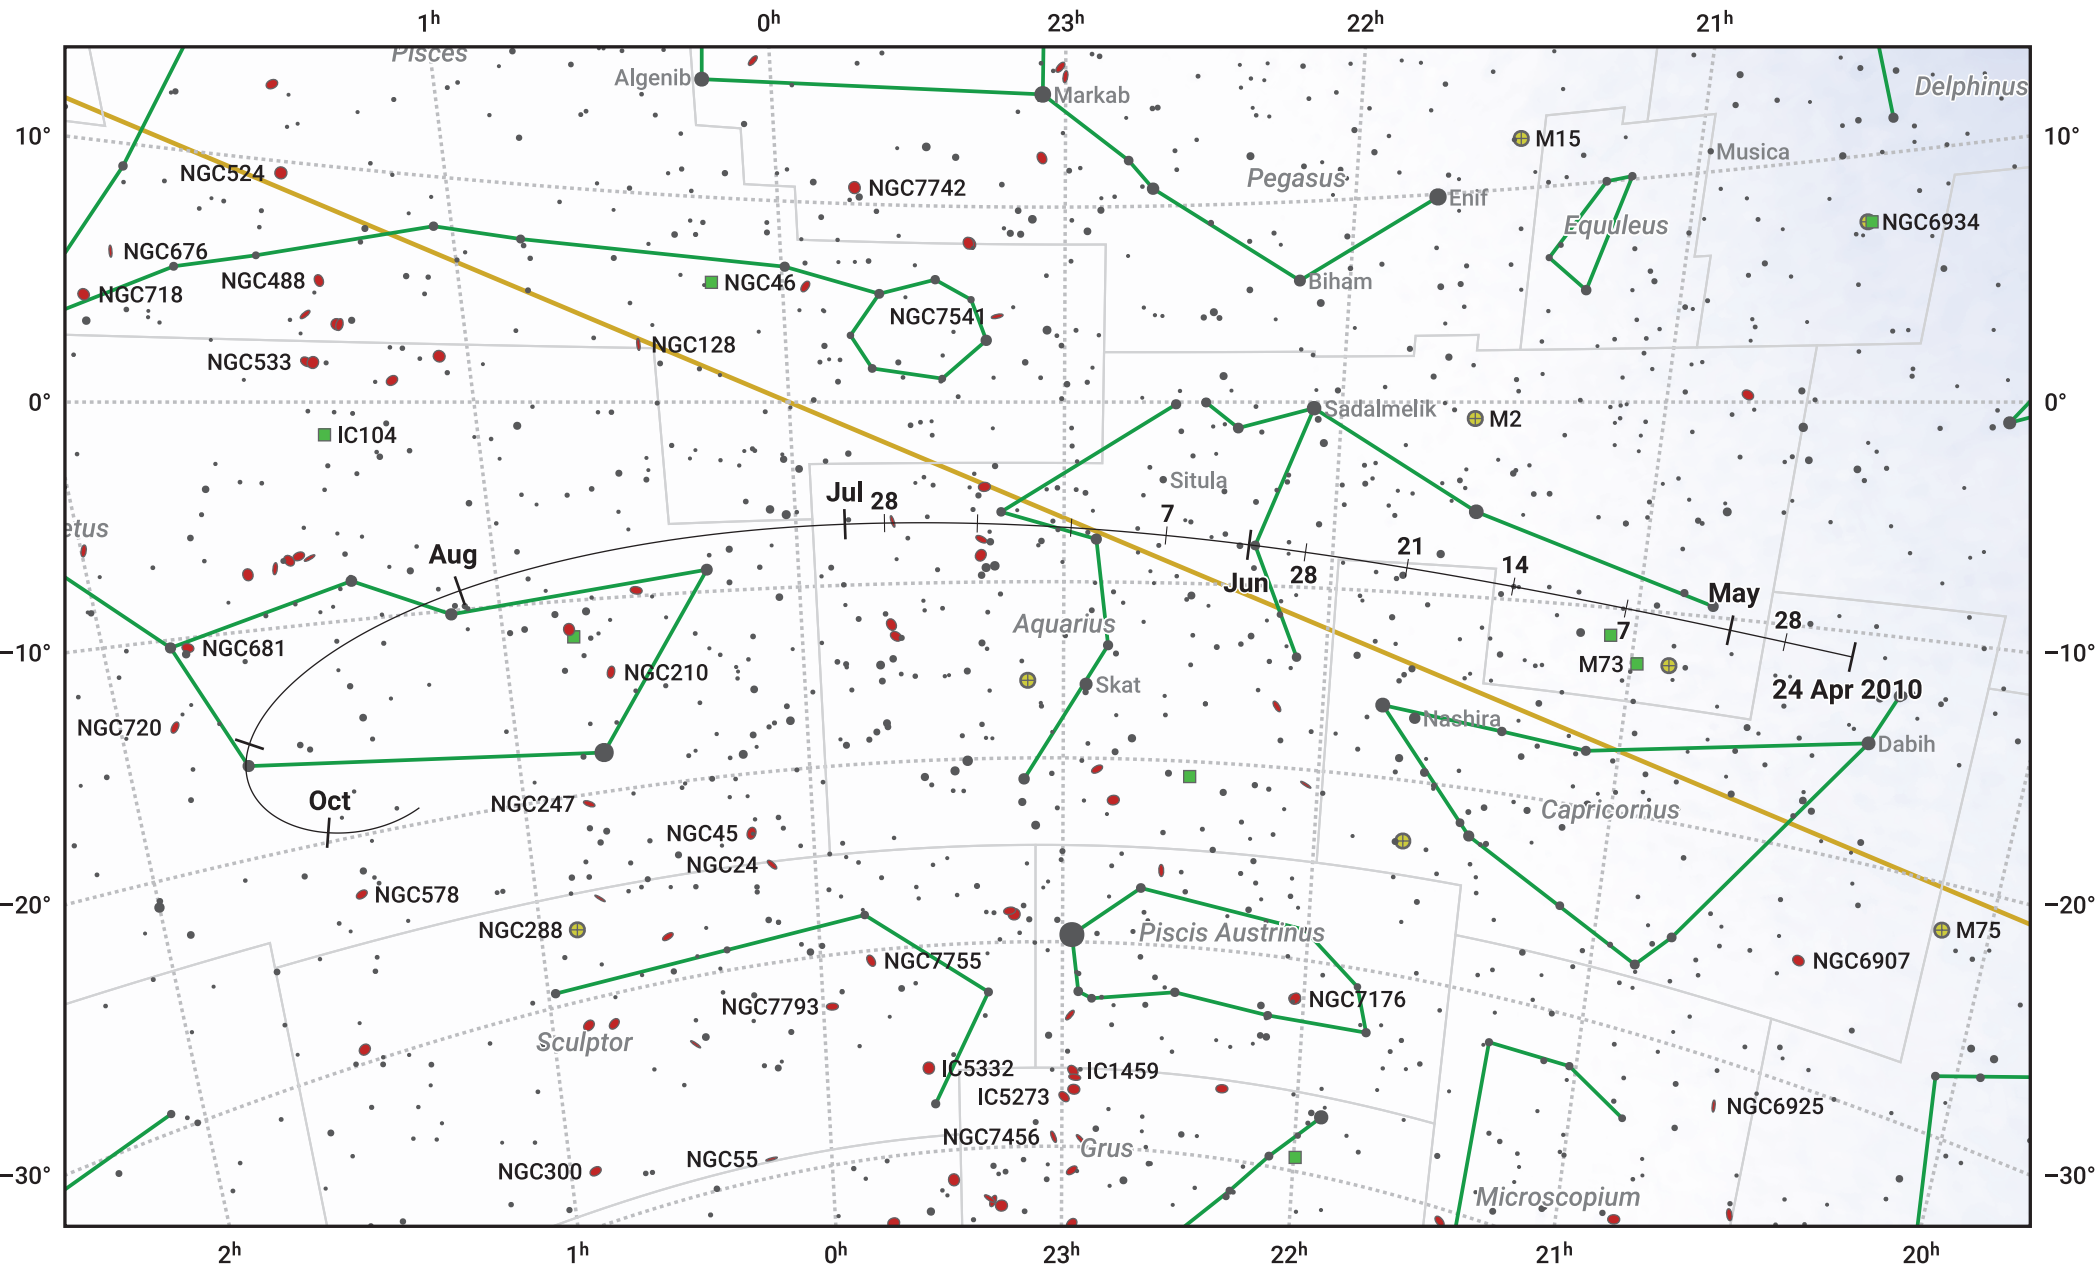

The path of 10P/Tempel starting on 24 Apr 2010

© Dominic Ford 2011–2024. Date markers placed at midnight UTC. Downloaded from <https://in-the-sky.org>

Magnitude scale: ● 7.0 ● 6.0 ● 5.0 ● 4.0 ● 3.0 ● 2.0 ● 1.0

— Ecliptic Plane

● Galaxy ■ Bright nebula ● Open cluster ⊕ Globular cluster

Date	Mag
2010 May 1	10.4
2010 May 23	9.6
2010 Jul 1	8.7
2010 Jul 10	8.6
2010 Sep 1	9.0
2010 Sep 25	9.7