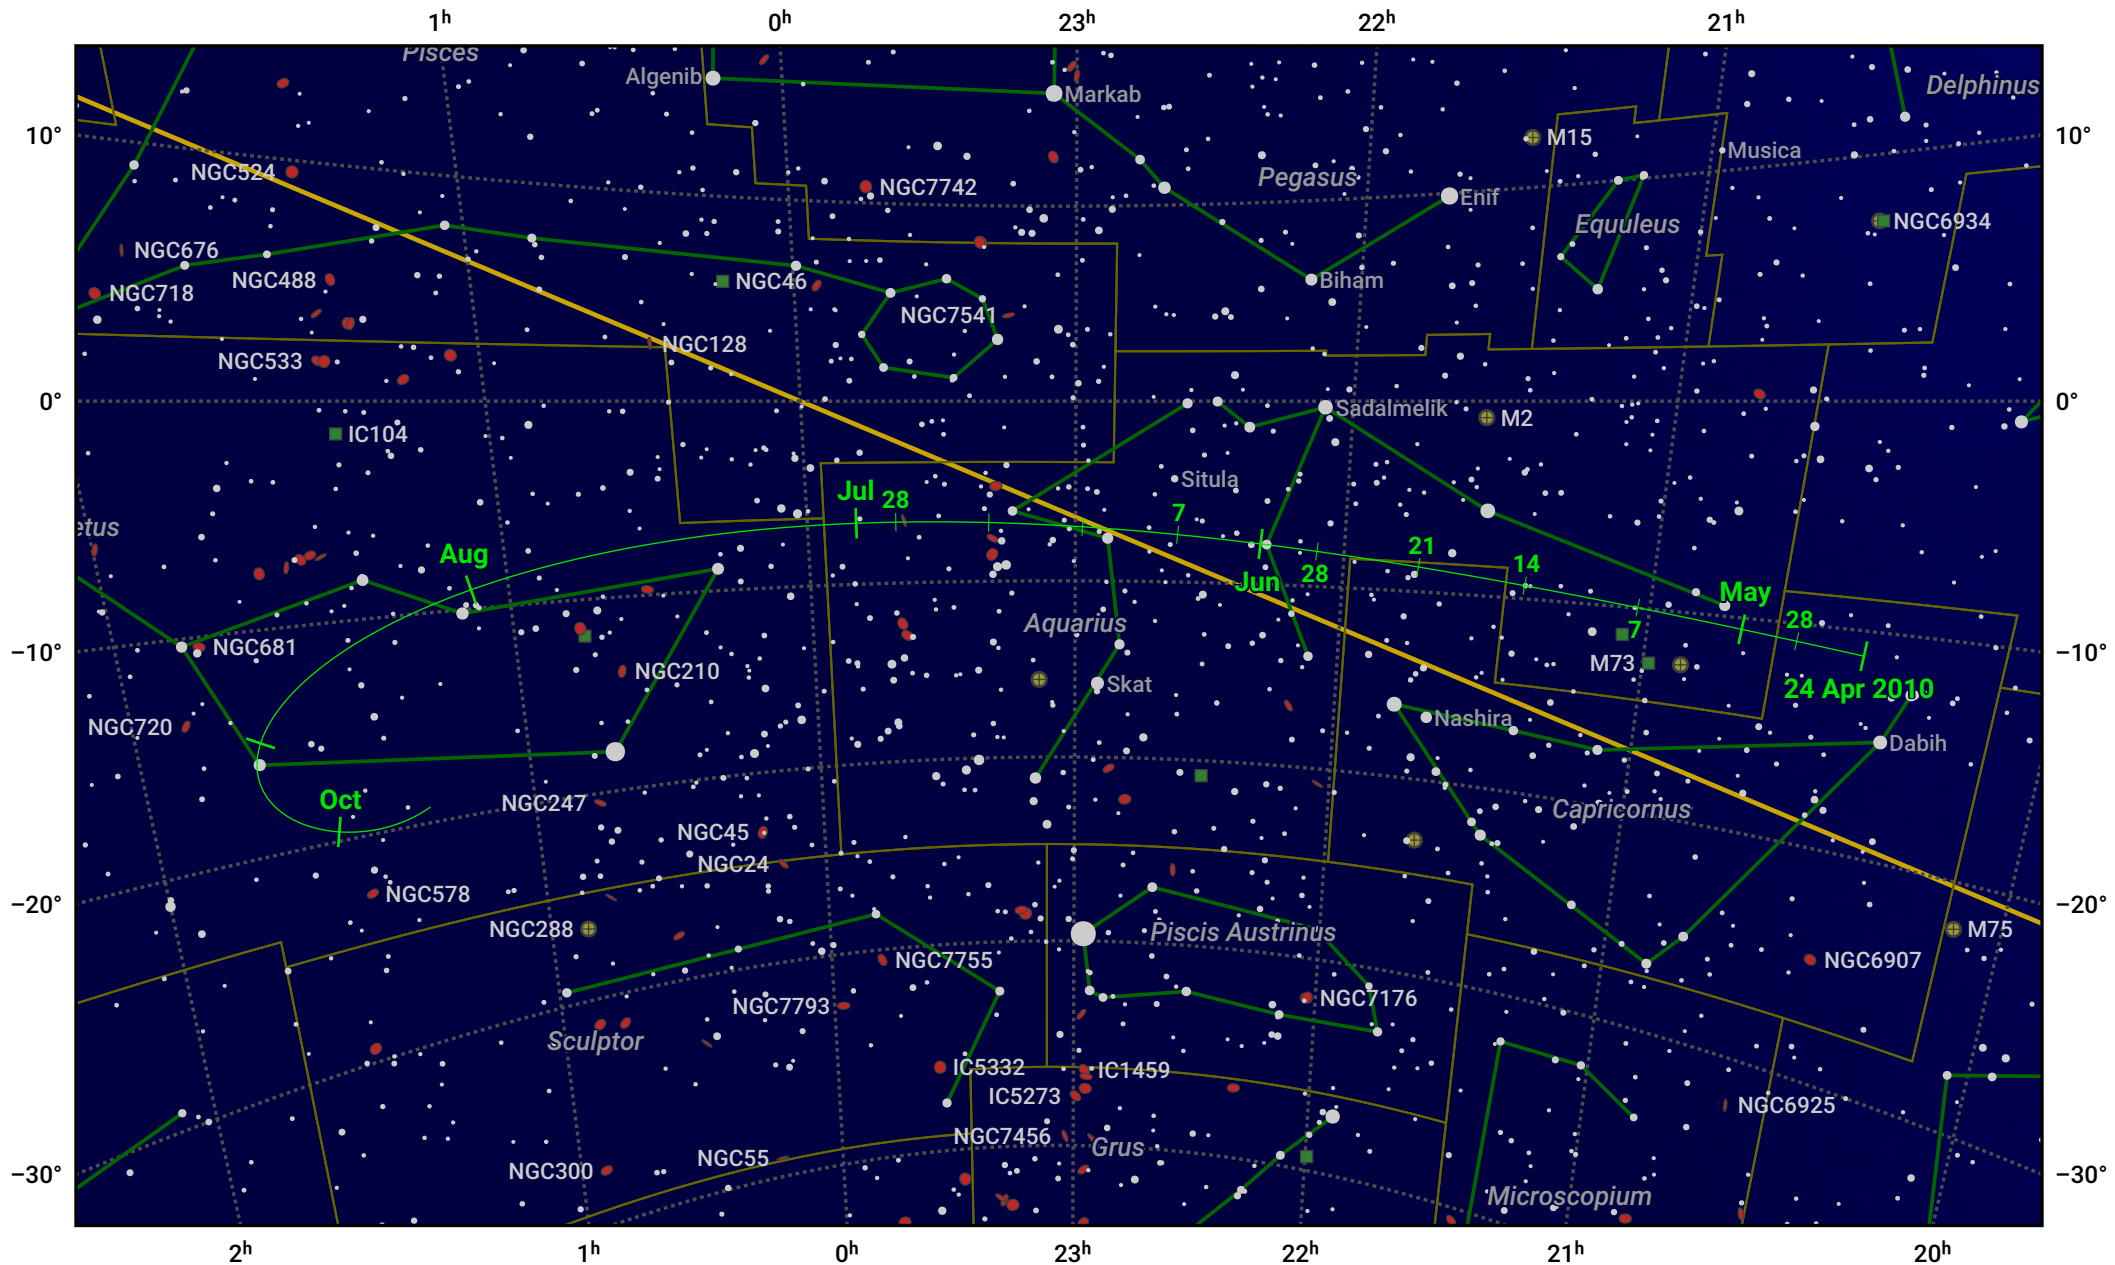

# The path of 10P/Tempel starting on 24 Apr 2010

© Dominic Ford 2011–2024. Date markers placed at midnight UTC. Downloaded from <https://in-the-sky.org>

Magnitude scale:    • 7.0    • 6.0    • 5.0    • 4.0    • 3.0    • 2.0    • 1.0

— Ecliptic Plane

● Galaxy    
 ■ Bright nebula    
 ● Open cluster    
 ⊕ Globular cluster

Date	Mag
2010 May 1	10.4
2010 May 23	9.6
2010 Jul 1	8.7
2010 Jul 10	8.6
2010 Sep 1	9.0
2010 Sep 25	9.7