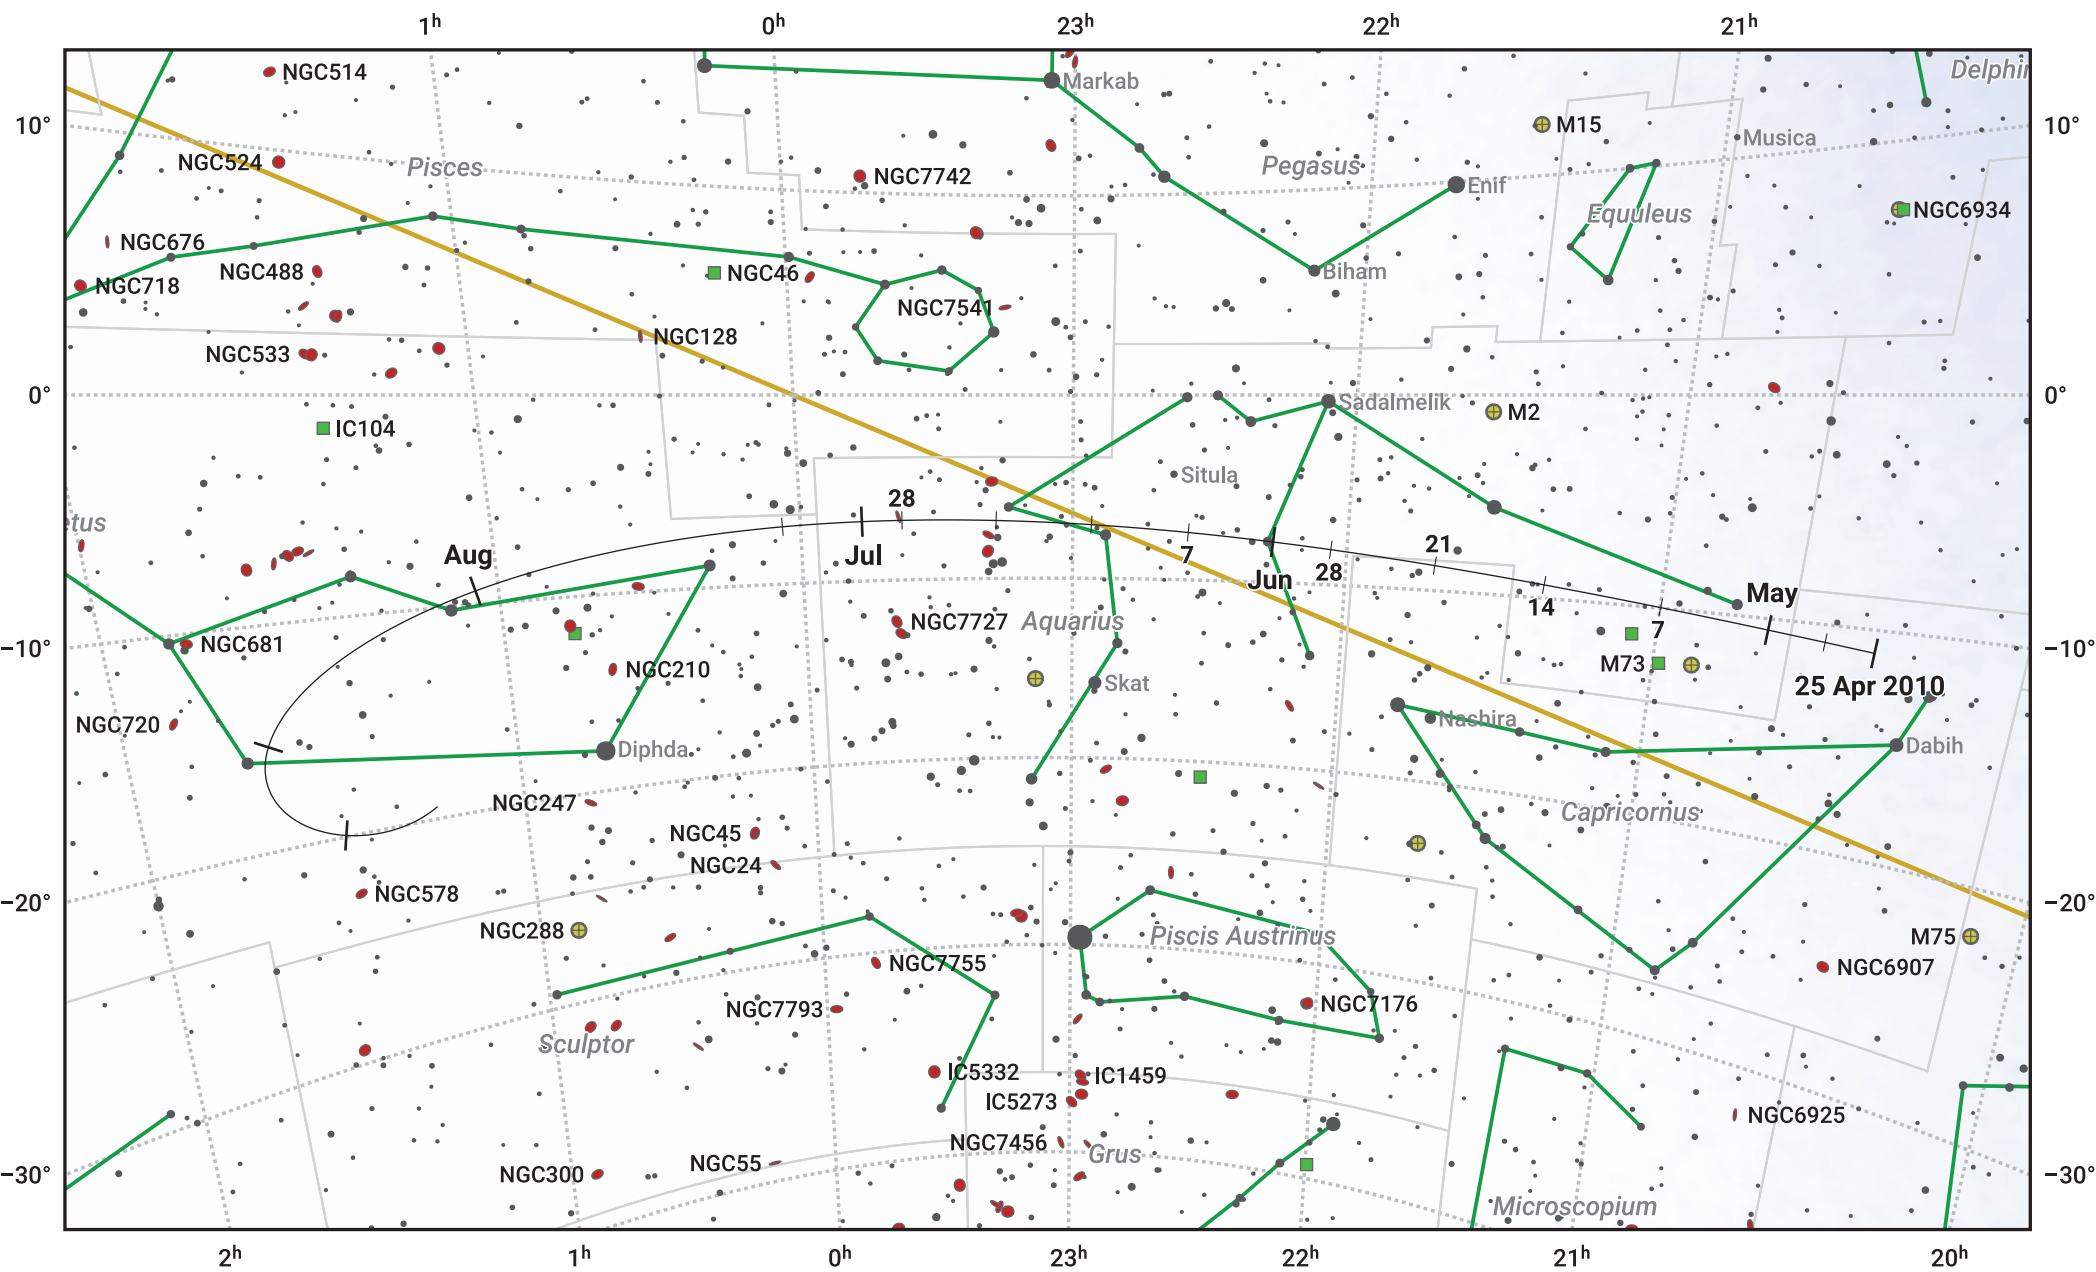

# The path of 10P/Tempel starting on 25 Apr 2010

© Dominic Ford 2011–2024. Date markers placed at midnight UTC. Downloaded from <https://in-the-sky.org>

Magnitude scale: ● 7.0 ● 6.0 ● 5.0 ● 4.0 ● 3.0 ● 2.0 ● 1.0

— Ecliptic Plane

● Galaxy    ■ Bright nebula    ● Open cluster    ⊕ Globular cluster

Date	Mag
2010 May 1	10.4
2010 May 23	9.6
2010 Jul 1	8.7
2010 Jul 8	8.6
2010 Sep 1	9.0
2010 Sep 26	9.7
2010 Oct 22	10.7