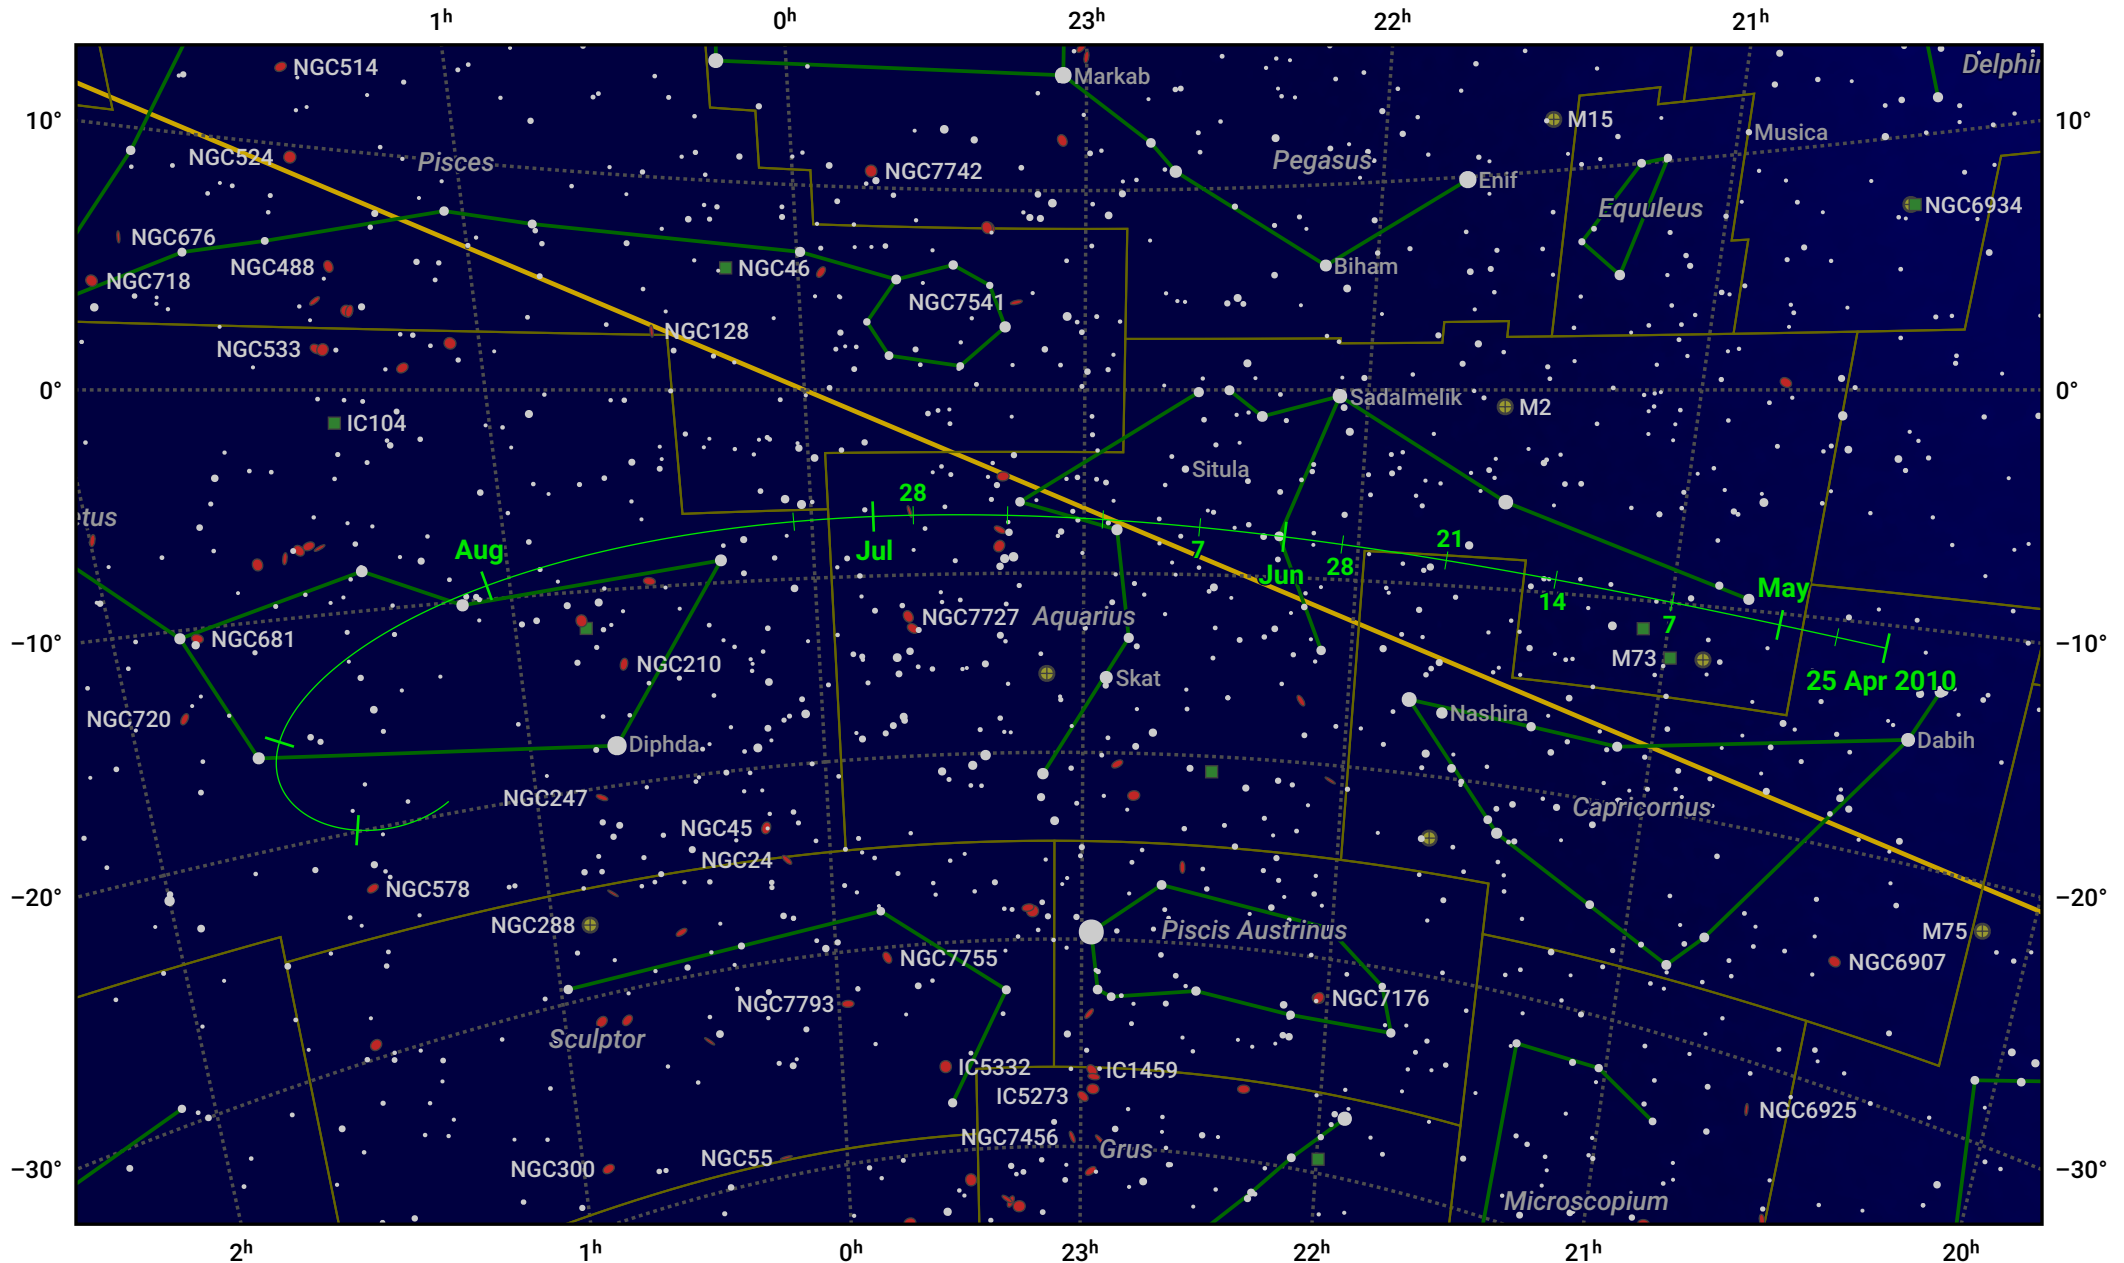

The path of 10P/Tempel starting on 25 Apr 2010

© Dominic Ford 2011–2024. Date markers placed at midnight UTC. Downloaded from <https://in-the-sky.org>

Magnitude scale: 7.0 6.0 5.0 4.0 3.0 2.0 1.0

— Ecliptic Plane

Galaxy Bright nebula Open cluster Globular cluster

Date	Mag
2010 May 1	10.4
2010 May 23	9.6
2010 Jul 1	8.7
2010 Jul 8	8.6
2010 Sep 1	9.0
2010 Sep 26	9.7
2010 Oct 22	10.7