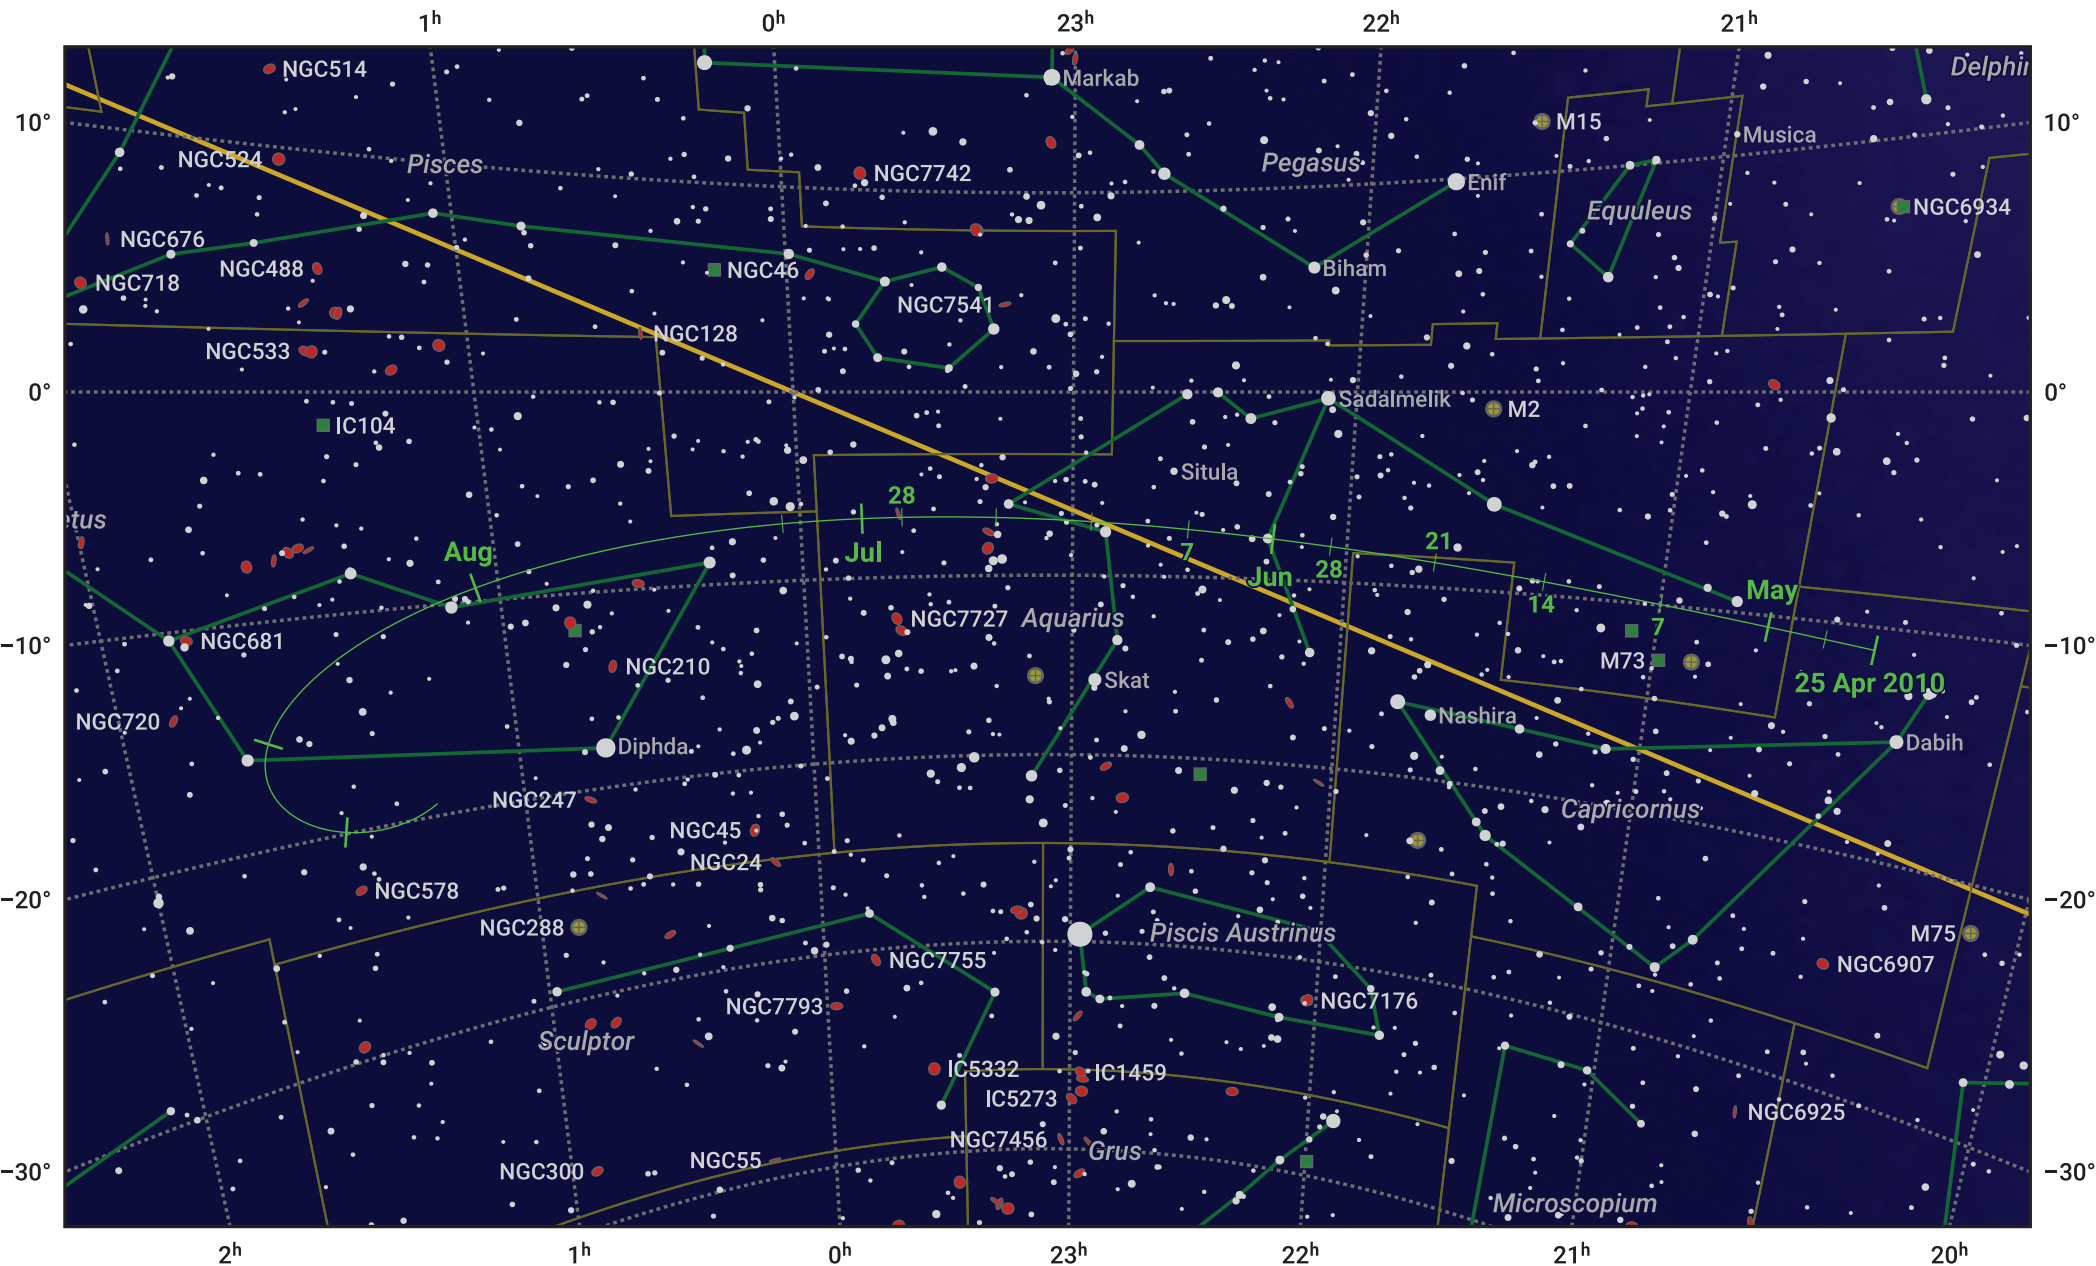

The path of 10P/Tempel starting on 25 Apr 2010

© Dominic Ford 2011–2024. Date markers placed at midnight UTC. Downloaded from <https://in-the-sky.org>

Magnitude scale: ● 7.0 ● 6.0 ● 5.0 ● 4.0 ● 3.0 ● 2.0 ● 1.0

— Ecliptic Plane

● Galaxy ● Bright nebula ● Open cluster ● Globular cluster

Date	Mag
2010 May 1	10.4
2010 May 23	9.6
2010 Jul 1	8.7
2010 Jul 8	8.6
2010 Sep 1	9.0
2010 Sep 26	9.7
2010 Oct 22	10.7