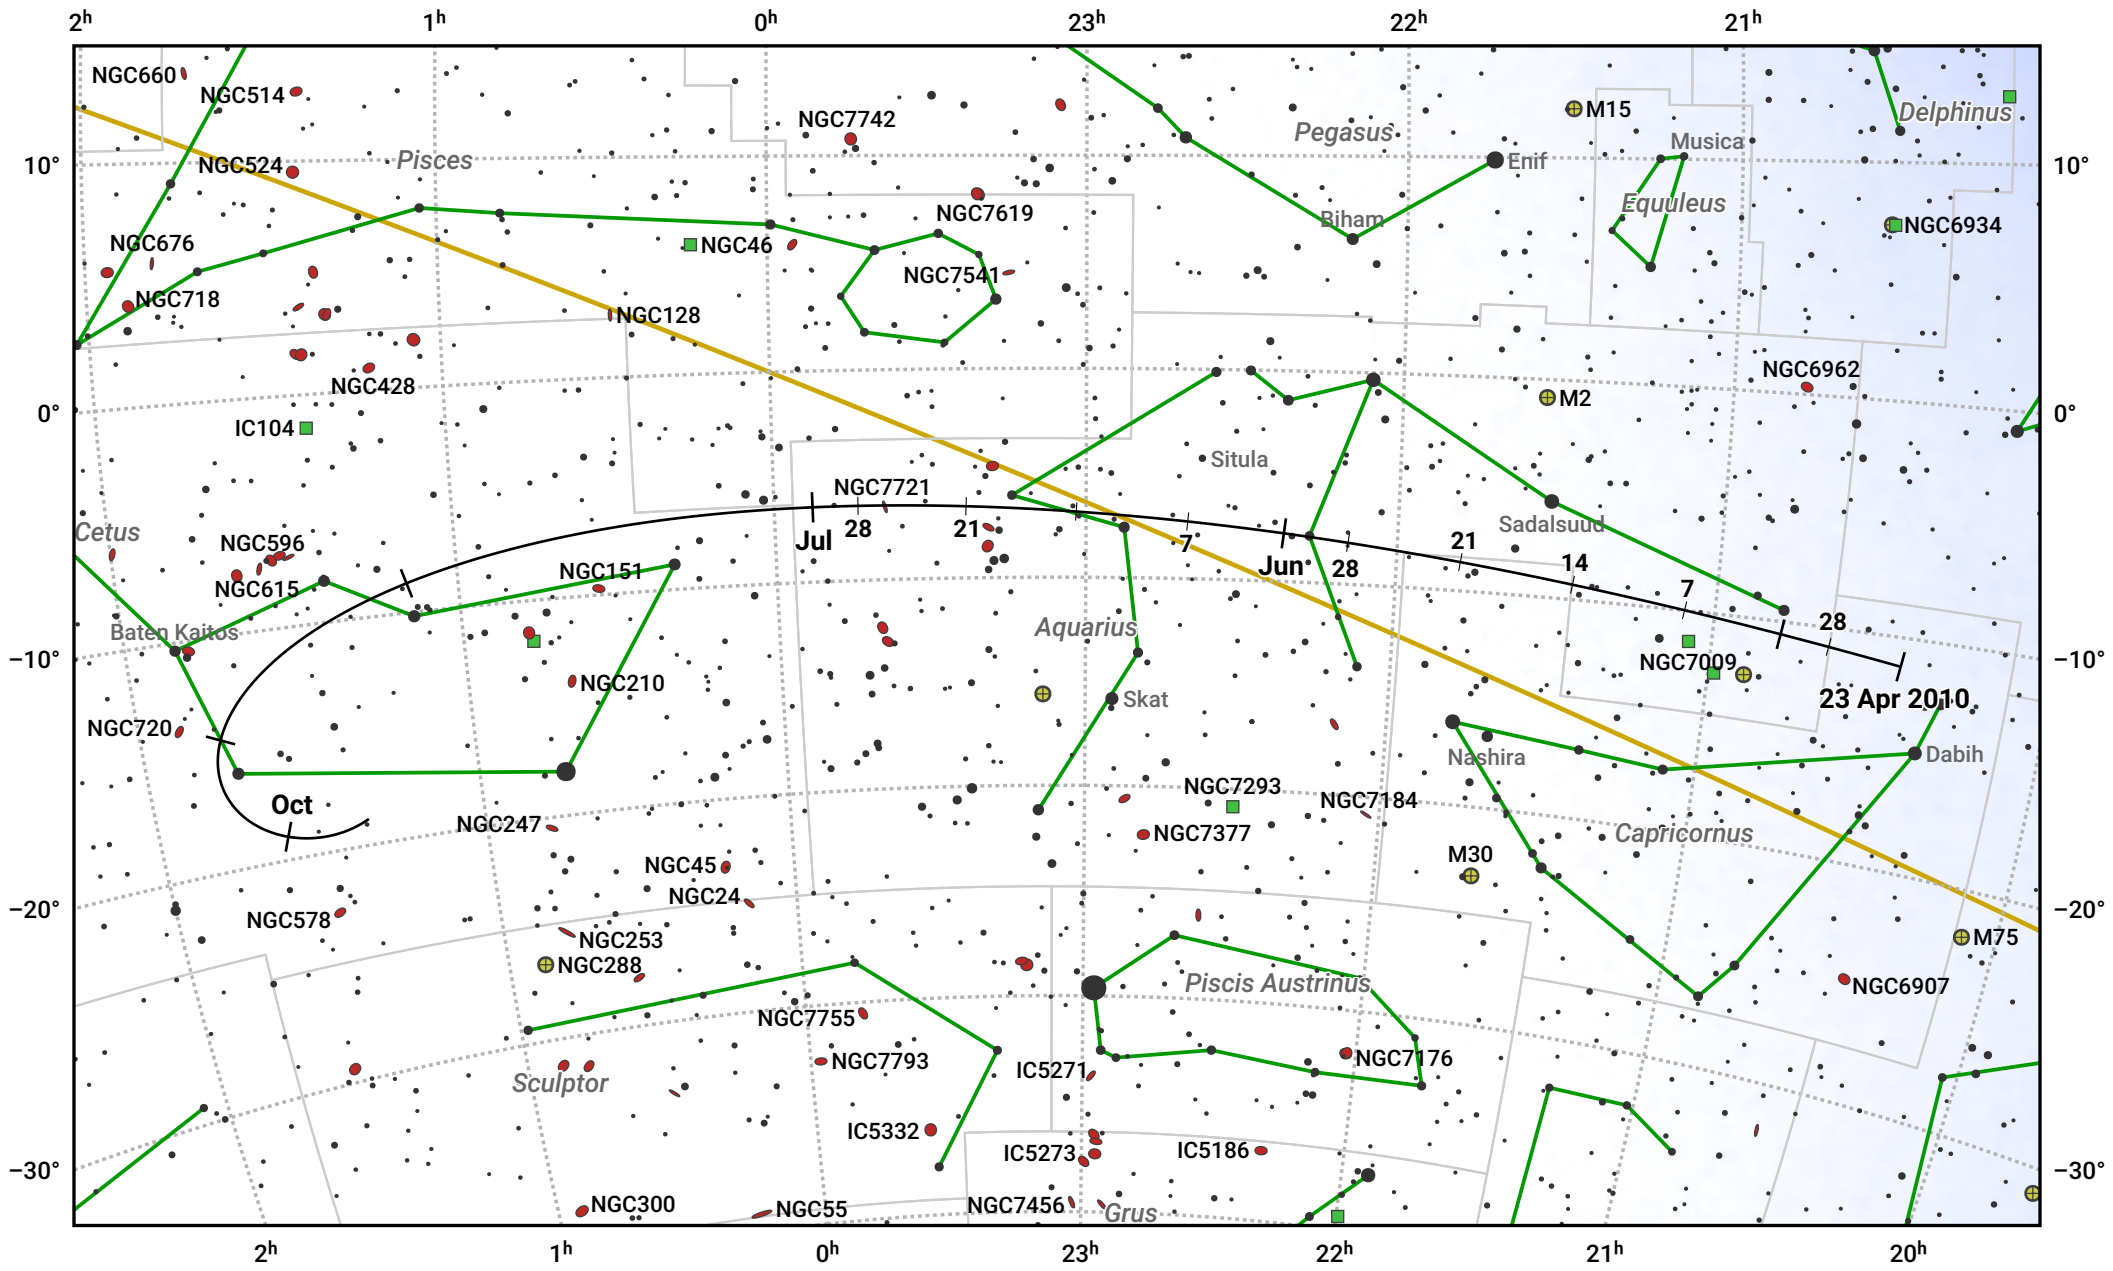

# The path of 10P/Tempel starting on 23 Apr 2010

© Dominic Ford 2011–2024. Date markers placed at midnight UTC. Downloaded from <https://in-the-sky.org>

Magnitude scale: ● 7.0 ● 6.0 ● 5.0 ● 4.0 ● 3.0 ● 2.0 ● 1.0

— Ecliptic Plane

● Galaxy

■ Bright nebula

● Open cluster

⊕ Globular cluster

Date	Mag
2010 May 1	10.4
2010 May 22	9.7
2010 Jul 1	8.8
2010 Jul 12	8.7
2010 Sep 1	9.1
2010 Sep 25	9.7