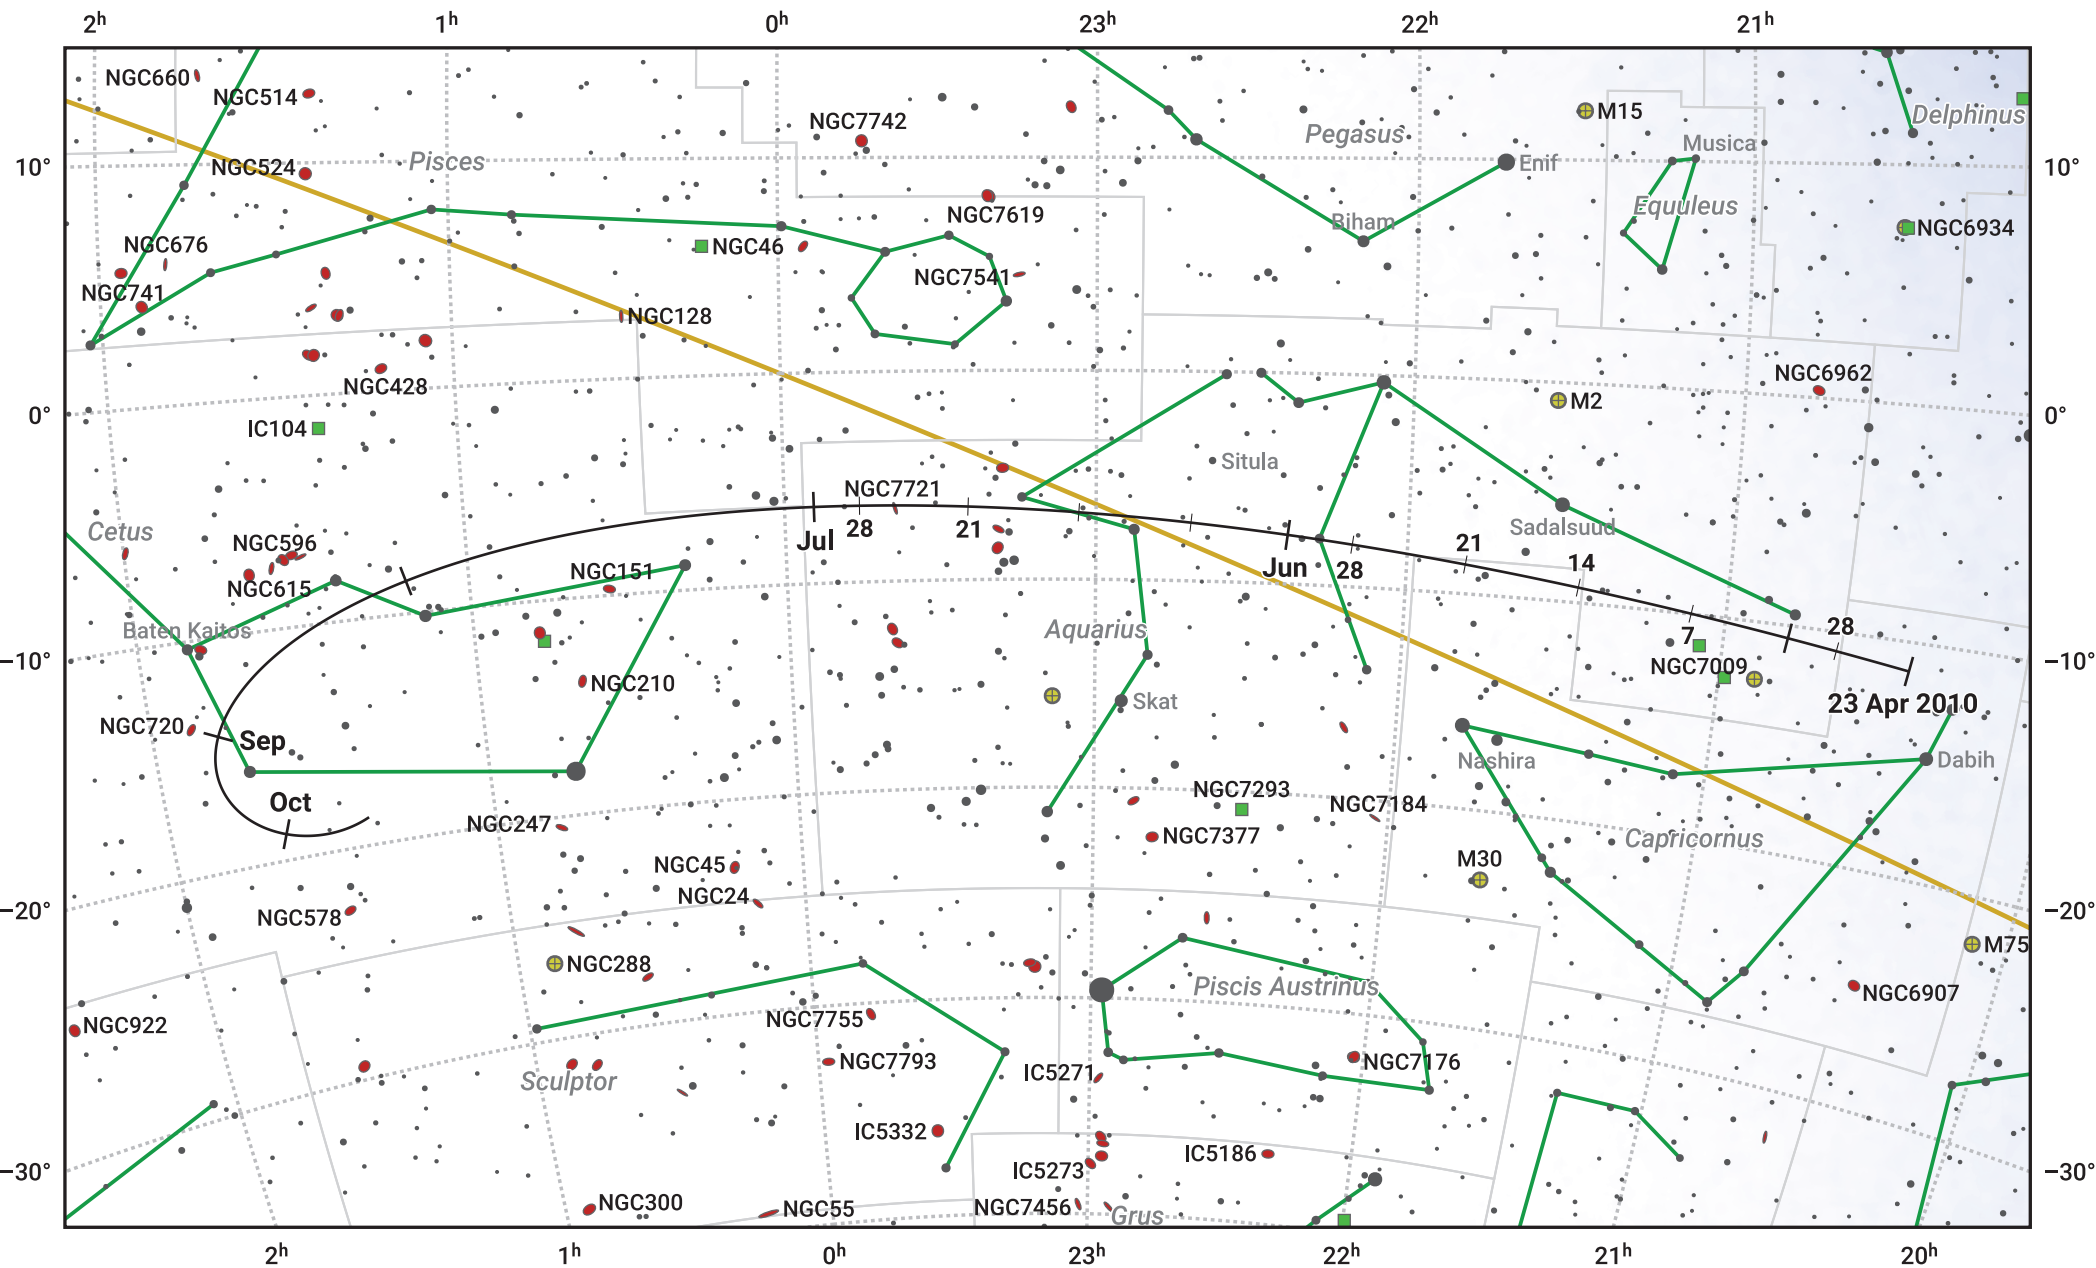

The path of 10P/Tempel starting on 23 Apr 2010

© Dominic Ford 2011–2024. Date markers placed at midnight UTC. Downloaded from <https://in-the-sky.org>

Magnitude scale: ● 7.0 ● 6.0 ● 5.0 ● 4.0 ● 3.0 ● 2.0 ● 1.0

— Ecliptic Plane

● Galaxy ■ Bright nebula ● Open cluster ● Globular cluster

Date	Mag
2010 May 1	10.4
2010 May 22	9.7
2010 Jul 1	8.8
2010 Jul 13	8.7
2010 Sep 1	9.1
2010 Sep 24	9.7