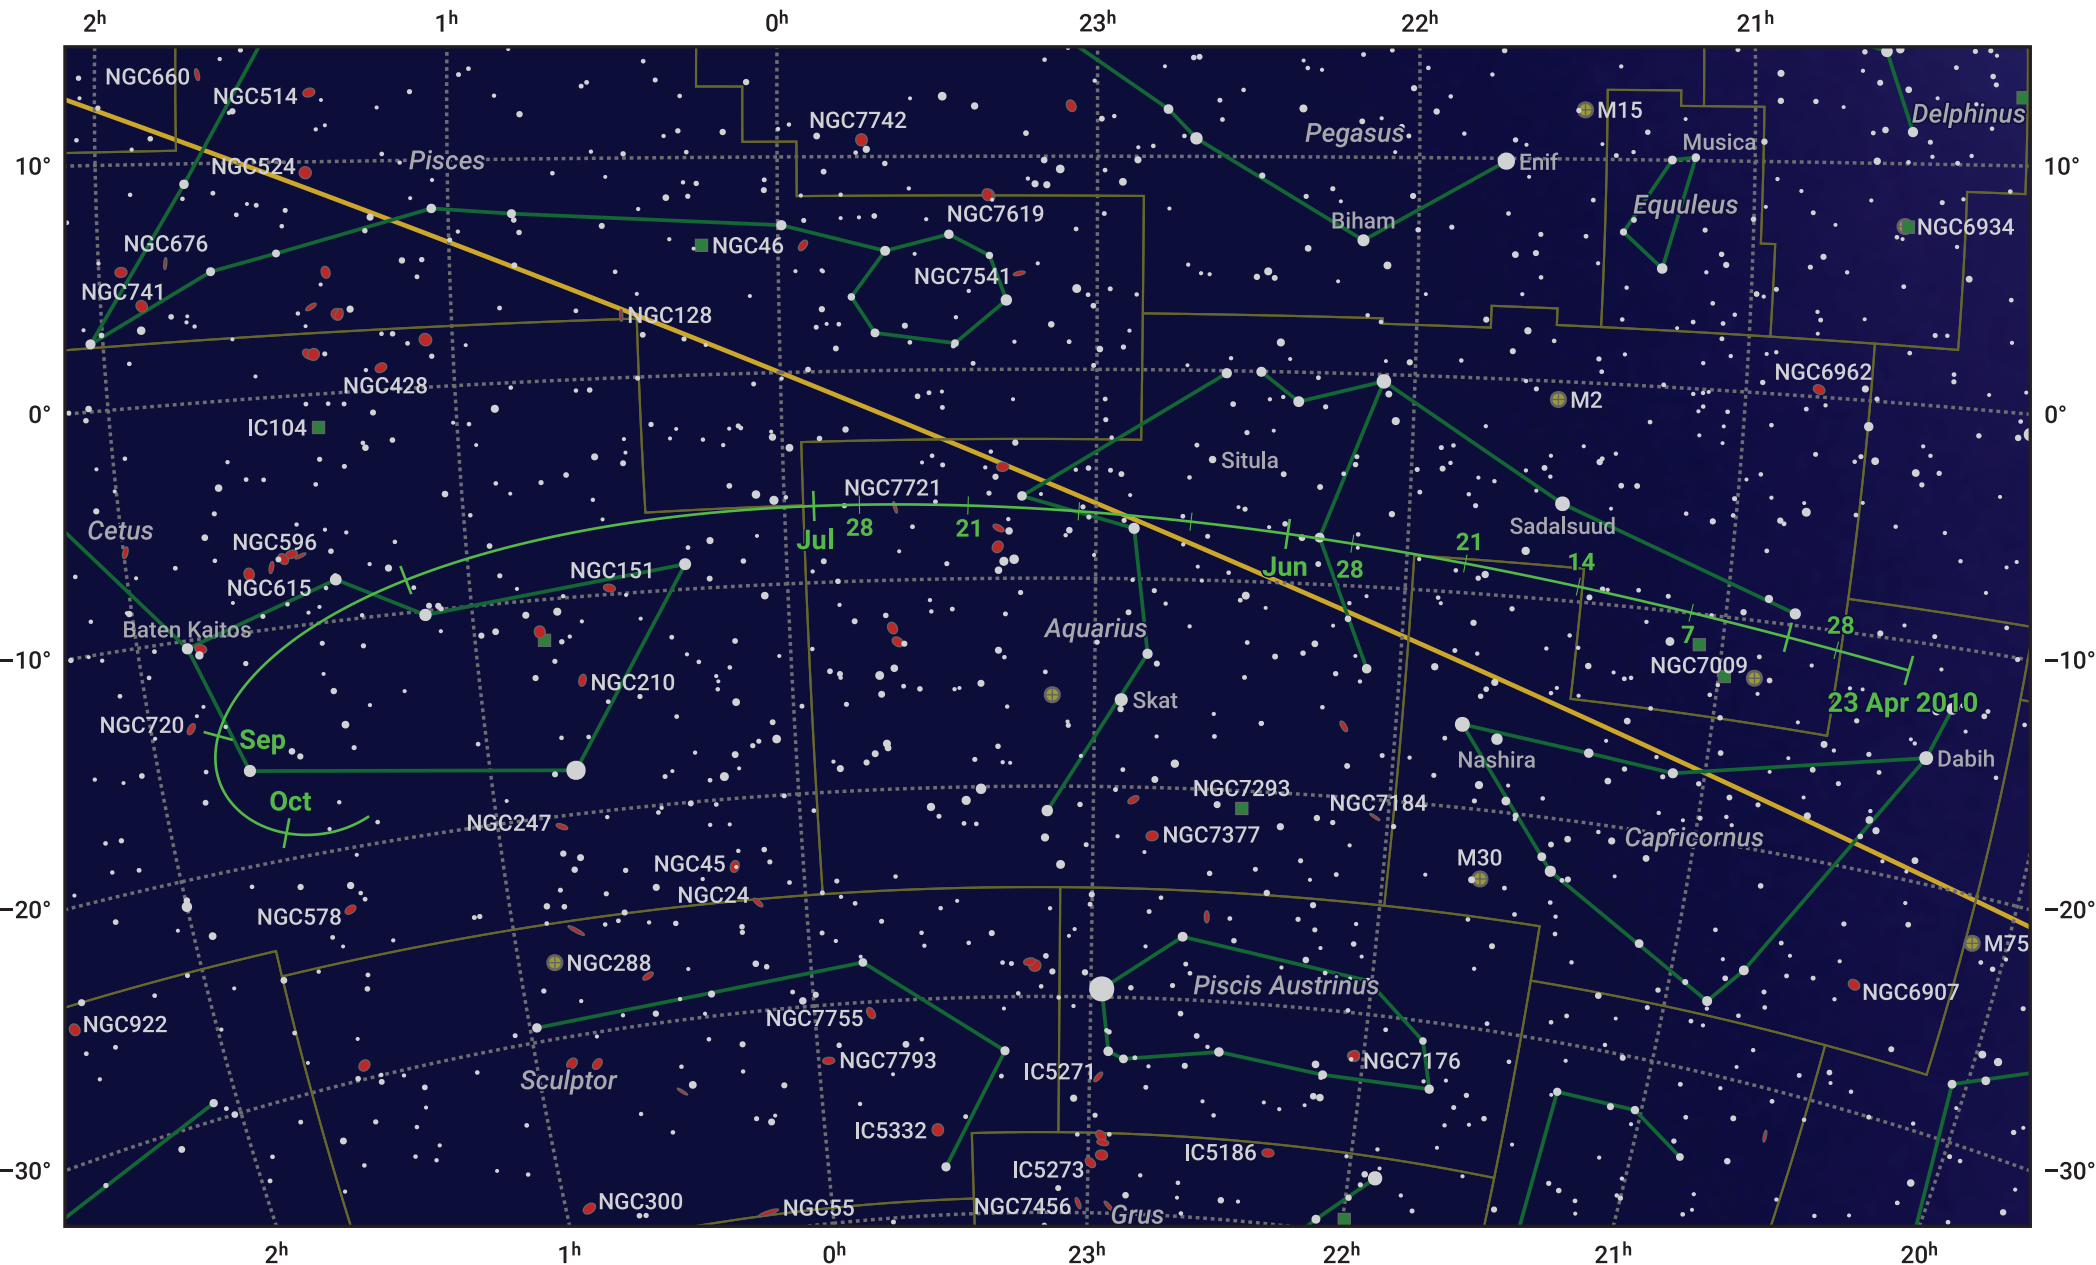

The path of 10P/Tempel starting on 23 Apr 2010

© Dominic Ford 2011–2024. Date markers placed at midnight UTC. Downloaded from <https://in-the-sky.org>

Magnitude scale: ● 7.0 ● 6.0 ● 5.0 ● 4.0 ● 3.0 ● 2.0 ● 1.0

— Ecliptic Plane

● Galaxy ■ Bright nebula ● Open cluster ● Globular cluster

Date	Mag
2010 May 1	10.4
2010 May 22	9.7
2010 Jul 1	8.8
2010 Jul 13	8.7
2010 Sep 1	9.1
2010 Sep 24	9.7