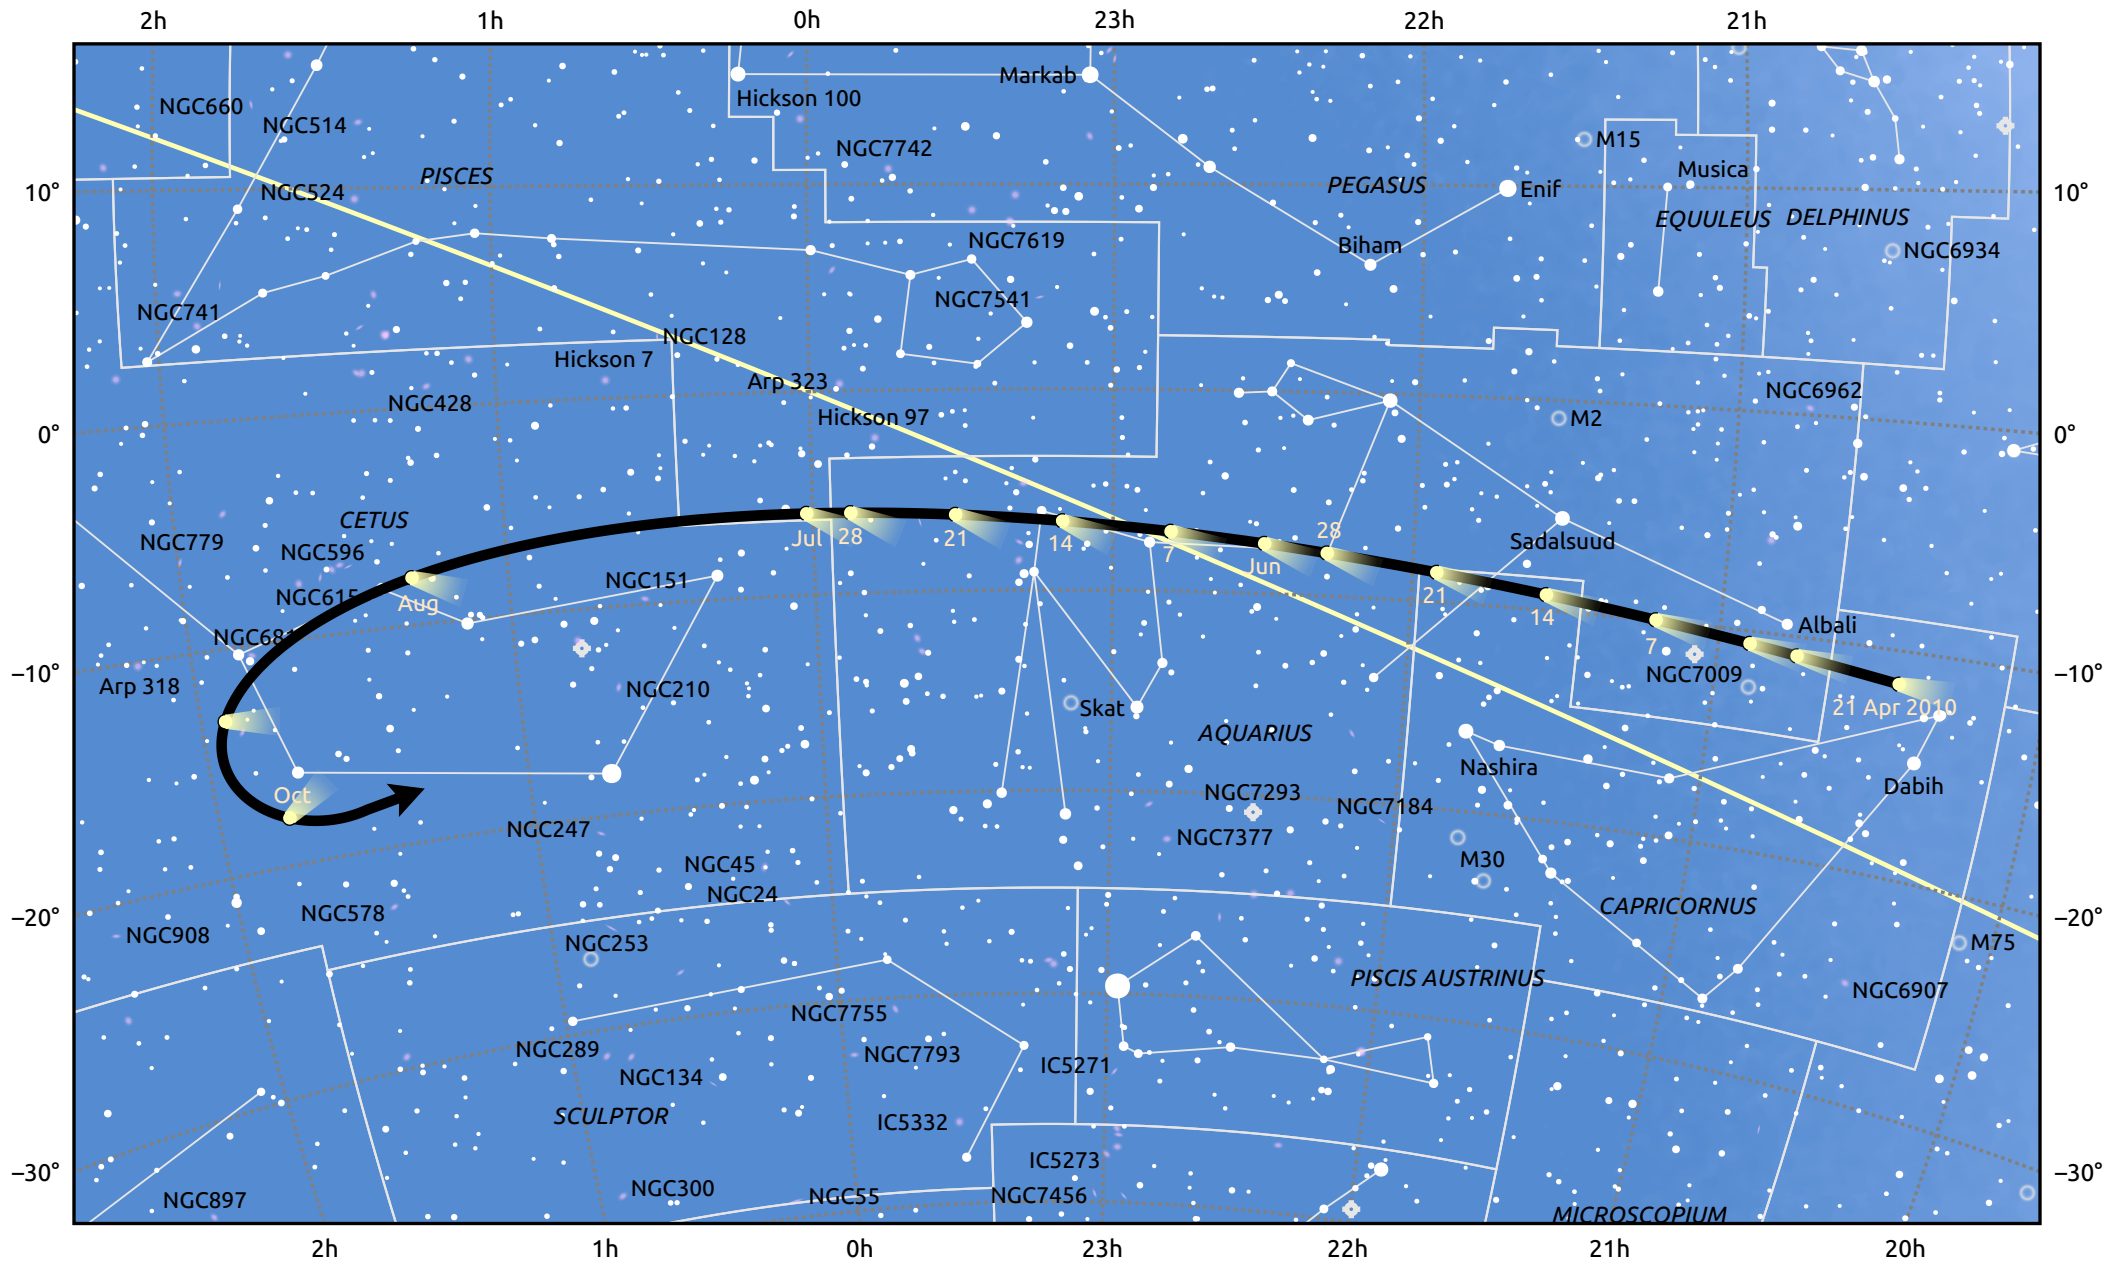

The path of 10P/Tempel starting on 21 Apr 2010

© Dominic Ford 2011–2025. Date markers placed at midnight UTC. Downloaded from <https://in-the-sky.org>

Magnitude scale: ● 7.0 ● 6.0 ● 5.0 ● 4.0 ● 3.0 ● 2.0 ● 1.0

— Ecliptic Plane

Galaxy Bright nebula Open cluster Globular cluster Planetary nebula

Date	Mag
2010 May 1	10.4
2010 May 20	9.8
2010 Jul 1	8.8
2010 Jul 16	8.8
2010 Sep 1	9.2
2010 Sep 24	9.8