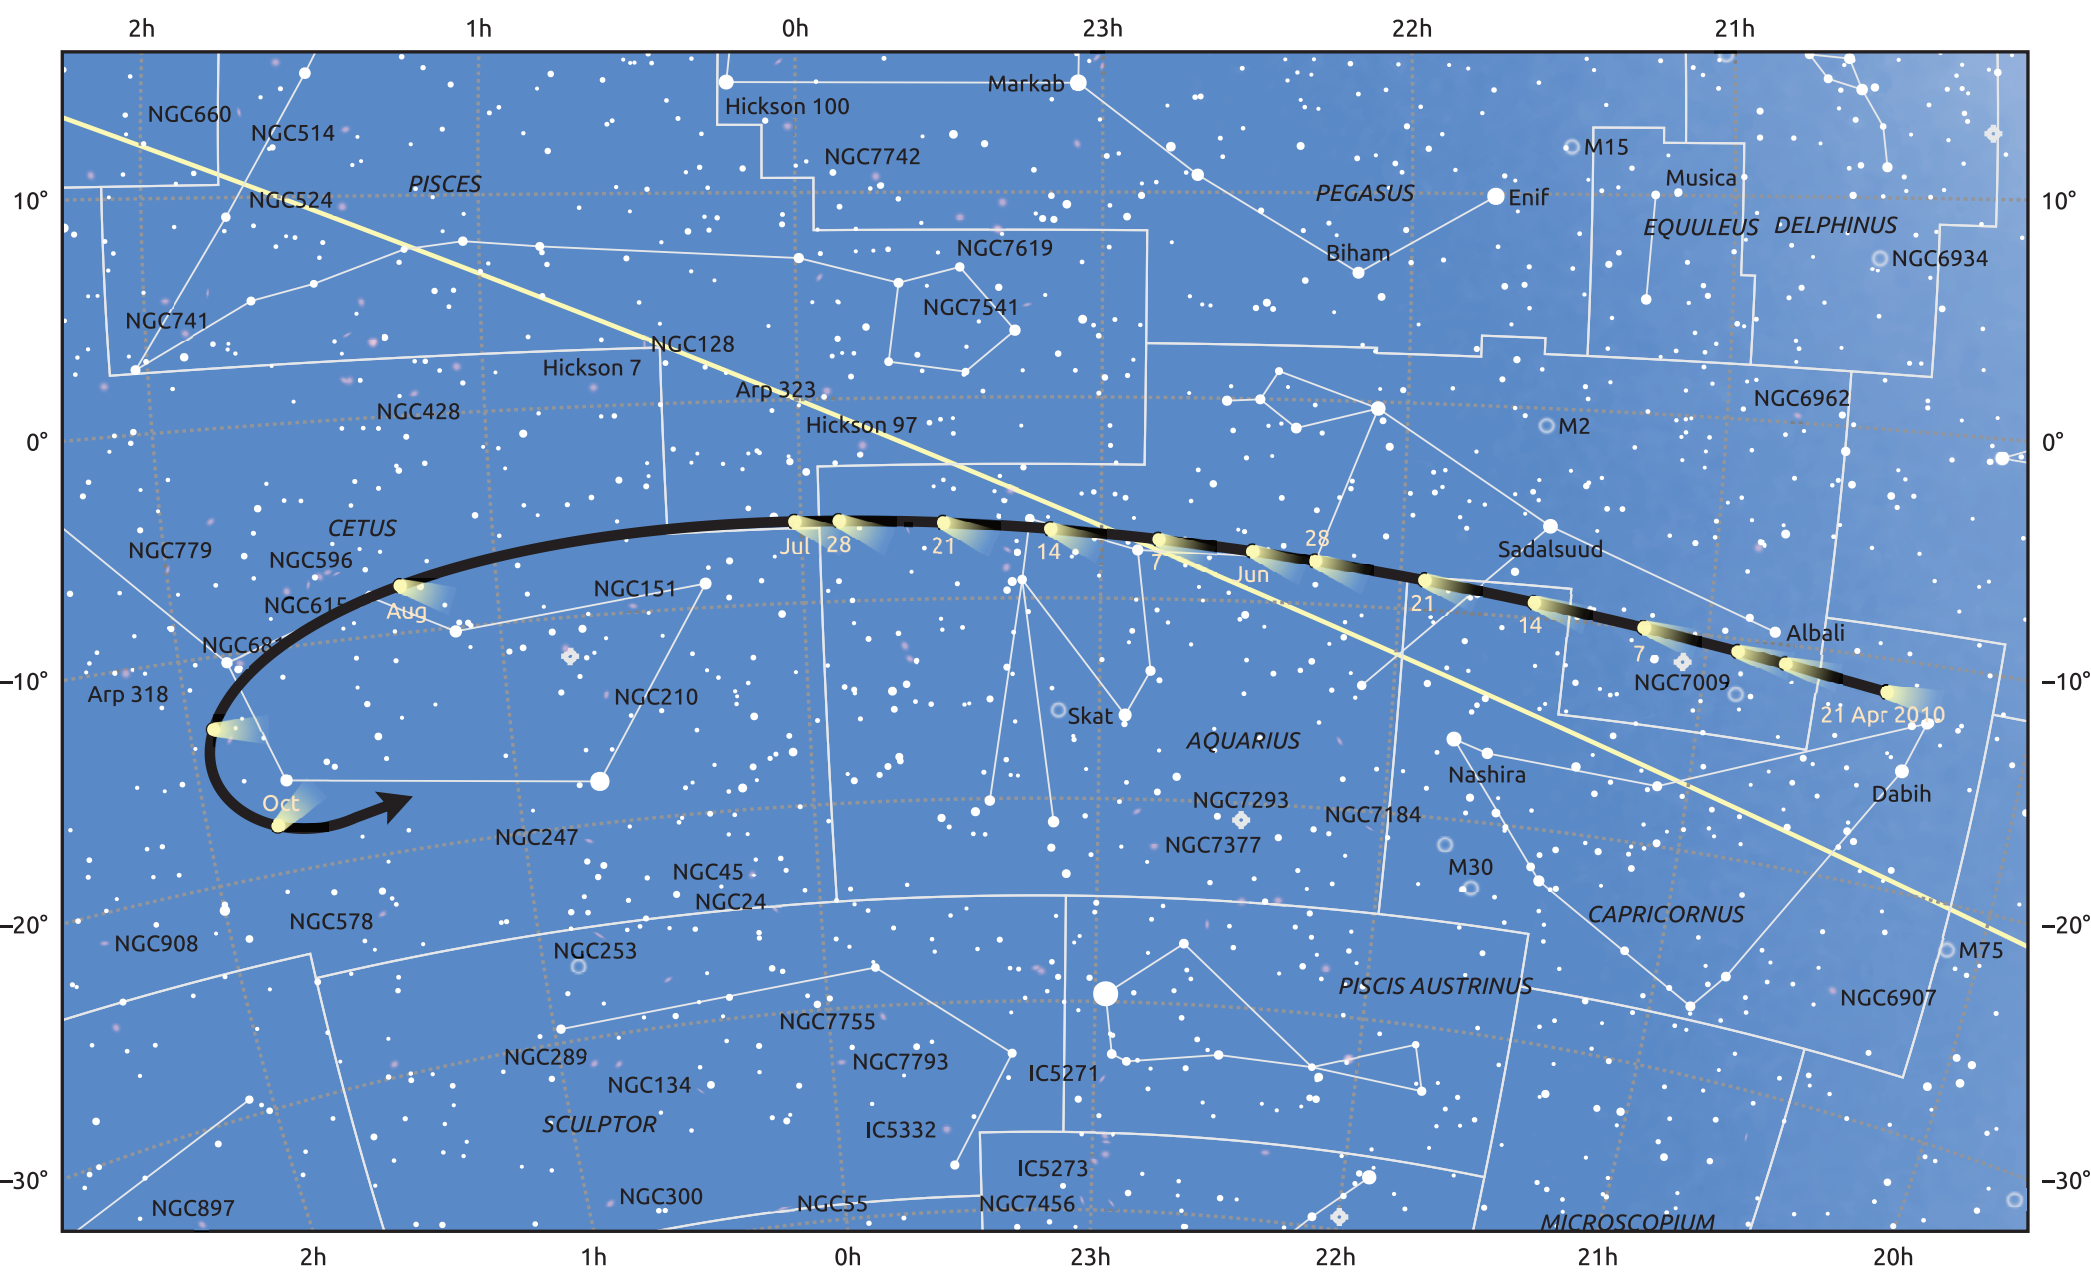

# The path of 10P/Tempel starting on 21 Apr 2010

© Dominic Ford 2011–2025. Date markers placed at midnight UTC. Downloaded from <https://in-the-sky.org>

Magnitude scale:  7.0  6.0  5.0  4.0  3.0  2.0  1.0

Ecliptic Plane

Galaxy  Bright nebula  Open cluster  Globular cluster  Planetary nebula

Date	Mag
2010 May 1	10.4
2010 May 20	9.8
2010 Jul 1	8.8
2010 Jul 16	8.8
2010 Sep 1	9.2
2010 Sep 24	9.8