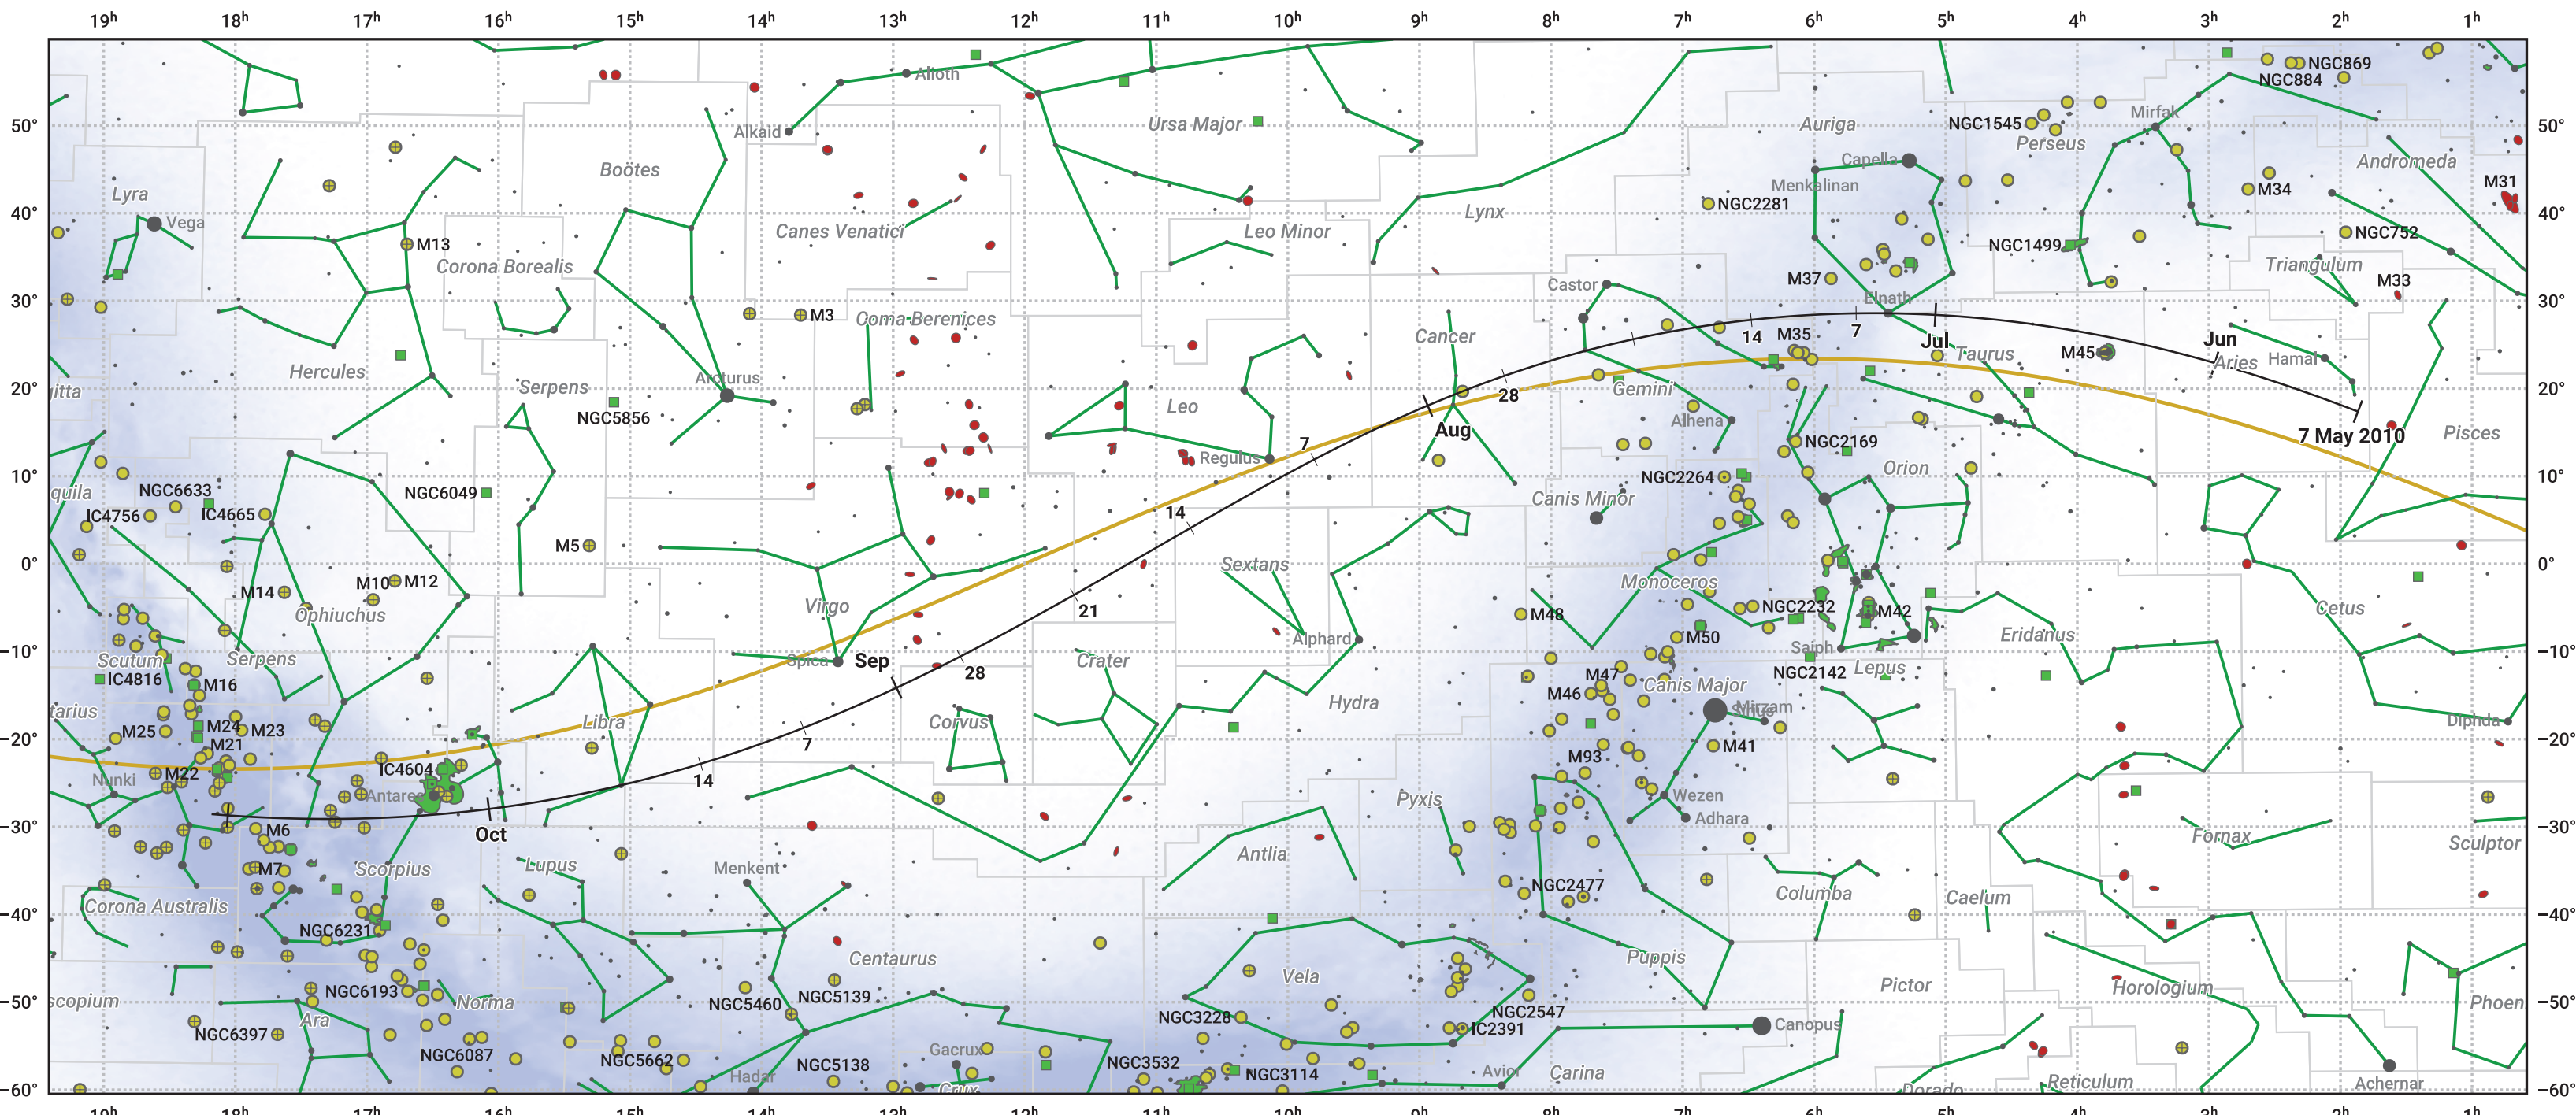

# The path of 2P/Encke starting on 7 May 2010

© Dominic Ford 2011–2024. Date markers placed at midnight UTC. Downloaded from <https://in-the-sky.org>

Magnitude scale:  5.0  4.0  3.0  2.0  1.0  0.0  -1.0  -2.0

Ecliptic Plane

Galaxy  Bright nebula  Open cluster + Globular cluster

Date	Mag
2010 May 28	13.4
2010 Jun 13	12.3
2010 Jun 26	11.3
2010 Jul 1	10.8
2010 Jul 6	10.2
2010 Jul 15	9.1
2010 Jul 22	8.0
2010 Jul 29	6.9
2010 Aug 22	8.1
2010 Aug 31	9.1
2010 Sep 1	9.2
2010 Sep 10	10.1
2010 Sep 22	11.2
2010 Oct 5	12.2
2010 Oct 22	13.3
2010 Nov 1	13.9