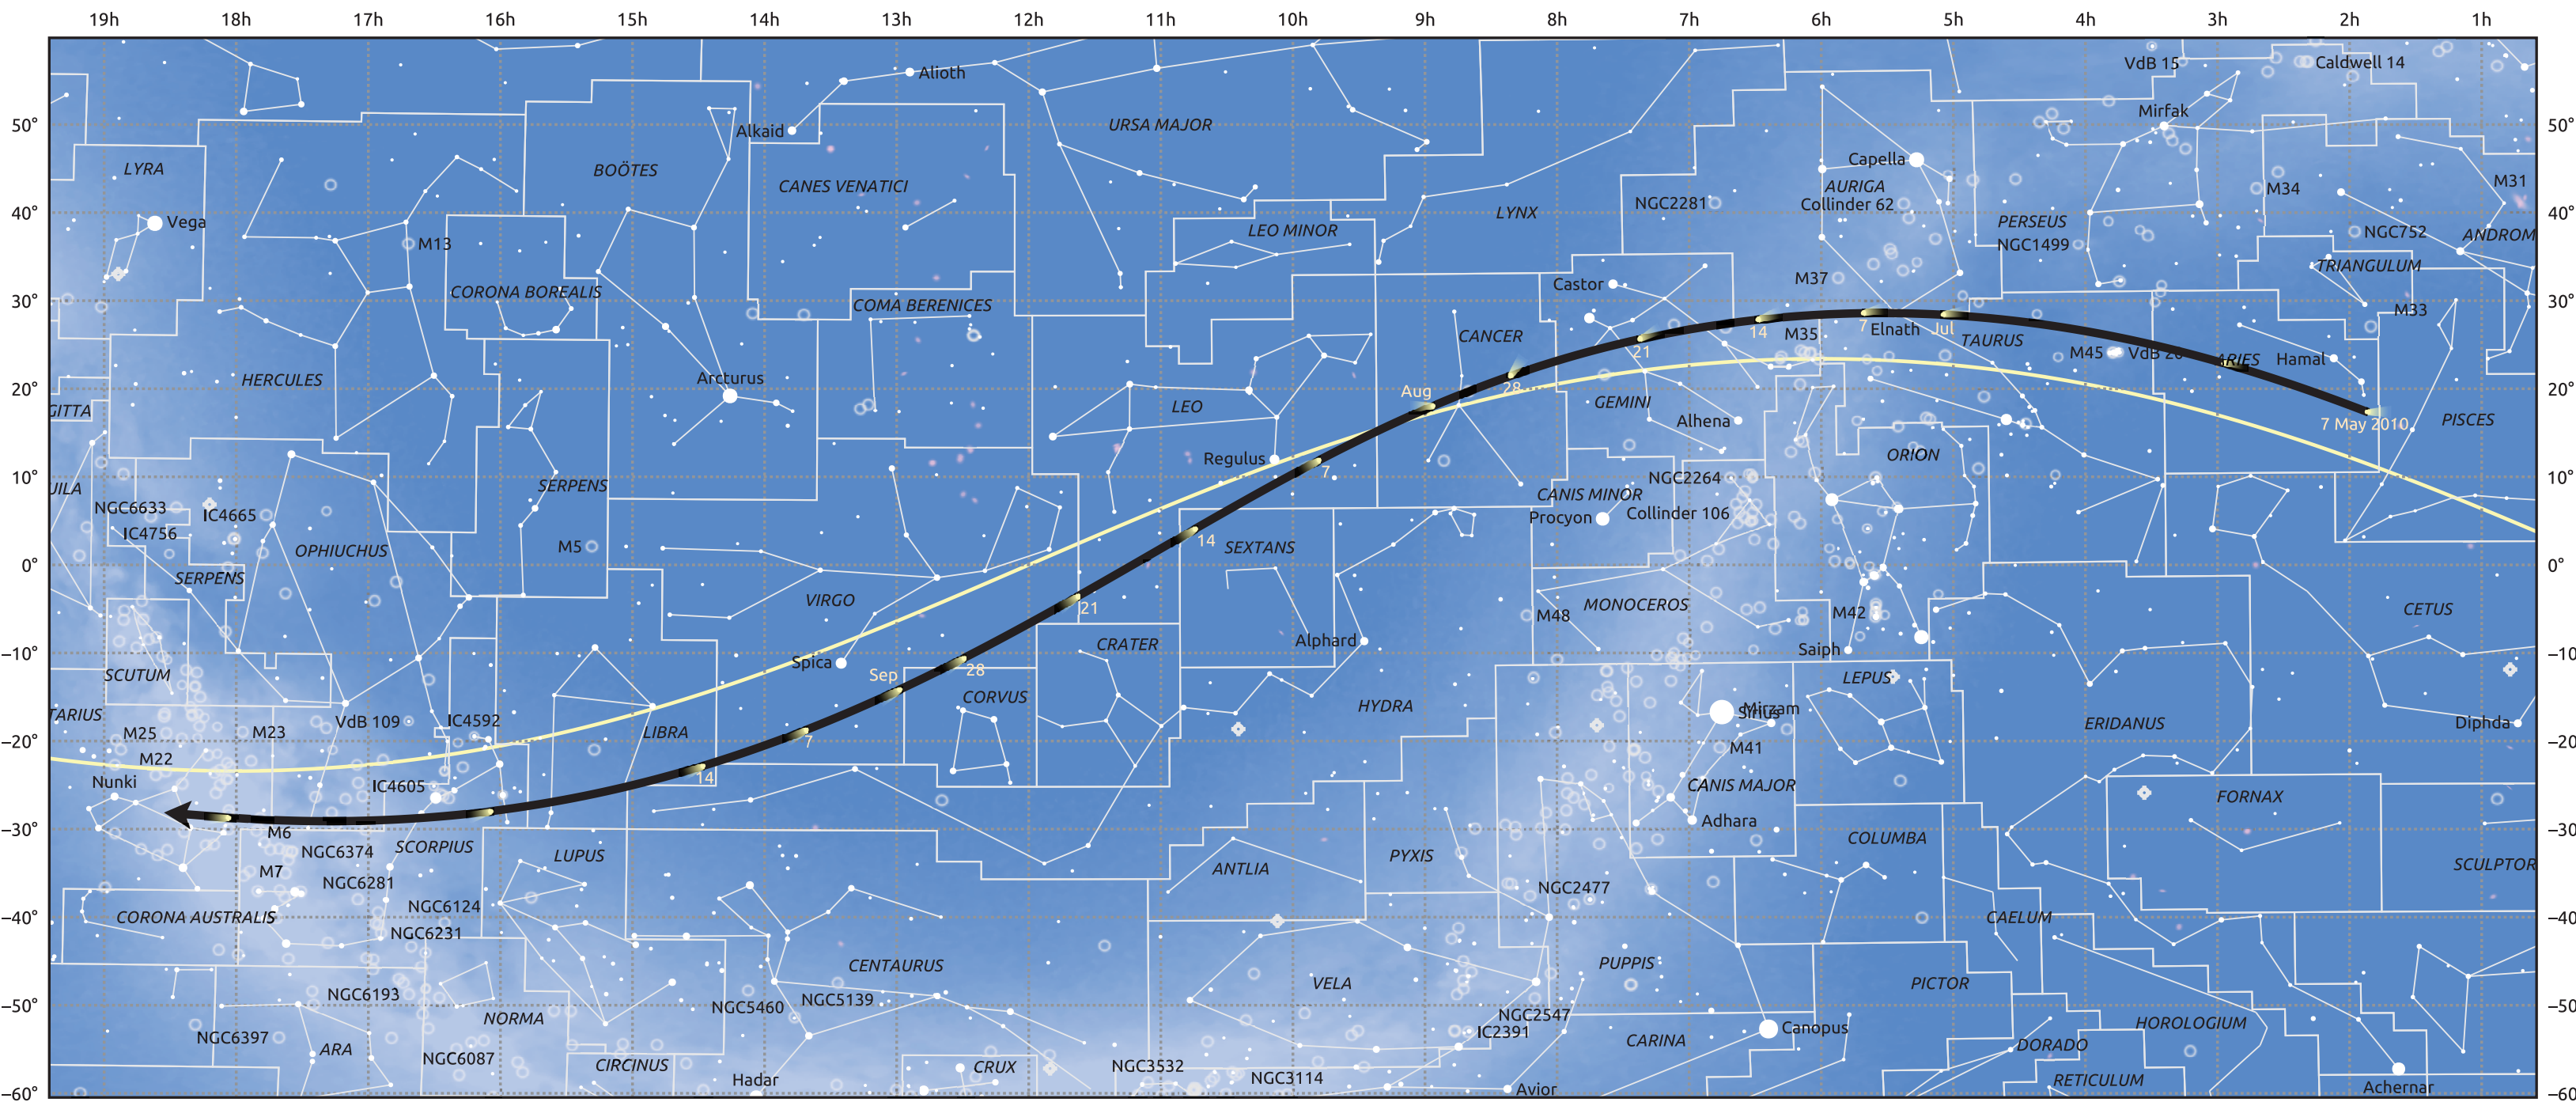

# The path of 2P/Encke starting on 7 May 2010

© Dominic Ford 2011–2025. Date markers placed at midnight UTC. Downloaded from <https://in-the-sky.org>

Magnitude scale:  -5.0  -4.0  -3.0  -2.0  -1.0  -2.0

Ecliptic Plane

Galaxy  Bright nebula  Open cluster  Globular cluster  Planetary nebula

Date	Mag
2010 May 28	13.4
2010 Jun 13	12.3
2010 Jun 26	11.3
2010 Jul 1	10.8
2010 Jul 6	10.2
2010 Jul 14	9.2
2010 Jul 22	8.0
2010 Jul 29	6.9
2010 Aug 22	8.1
2010 Aug 31	9.1
2010 Sep 1	9.2
2010 Sep 10	10.1
2010 Sep 22	11.2
2010 Oct 5	12.2
2010 Oct 22	13.3
2010 Nov 1	13.9