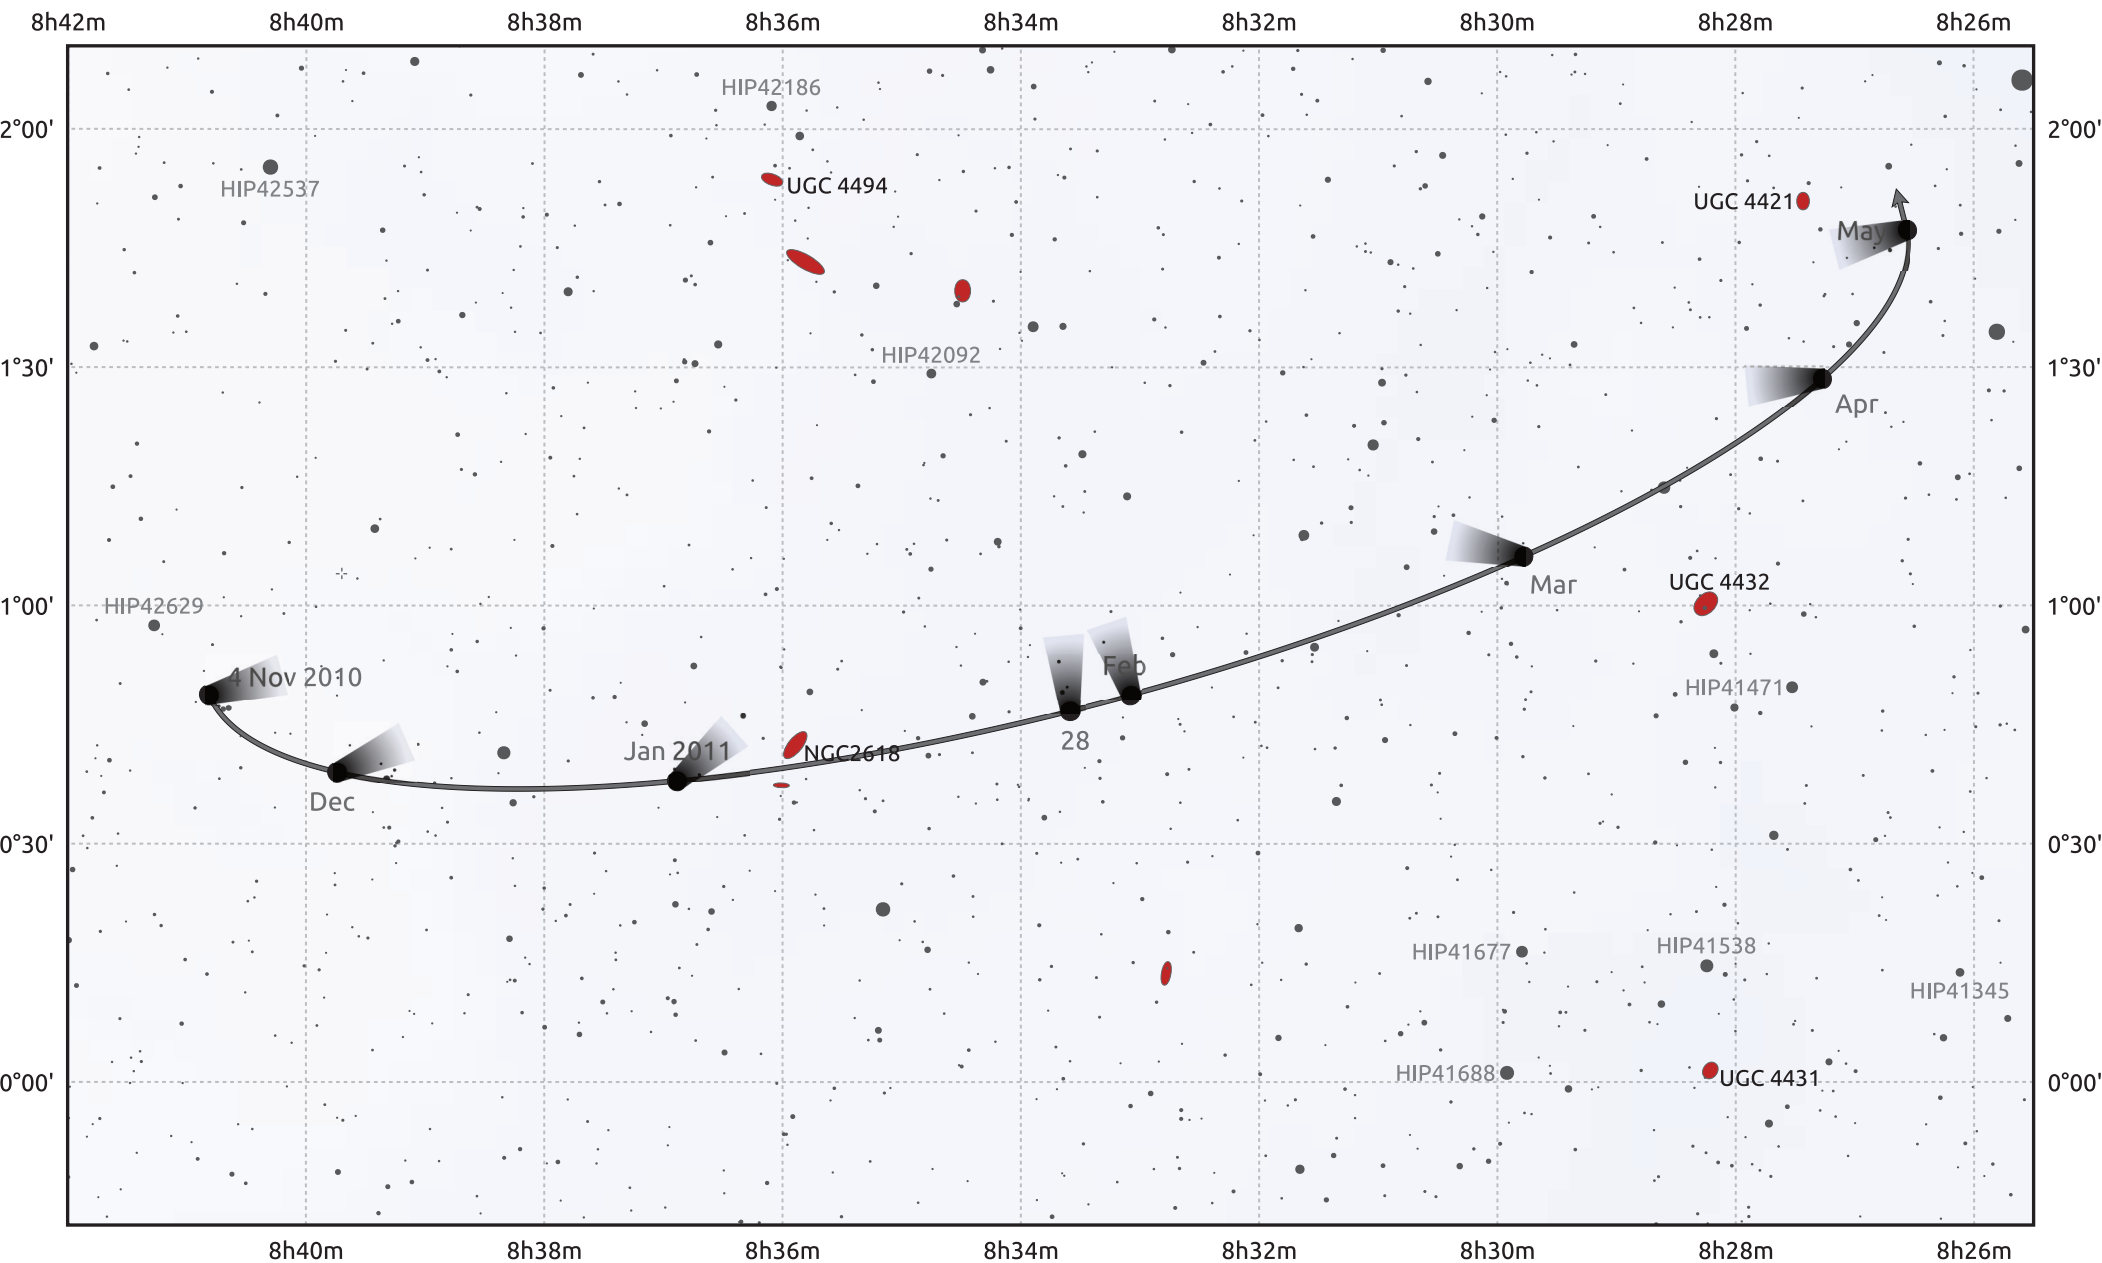

# The path of 1P/Halley starting on 4 Nov 2010

© Dominic Ford 2011–2026. Date markers placed at midnight UTC. Downloaded from <https://in-the-sky.org>

Magnitude scale: 13.0 12.0 11.0 10.0 9.0 8.0 7.0 6.0 5.0

— Ecliptic Plane

- Galaxy
- Bright nebula
- Open cluster
- ⊕ Globular cluster
- ⊕ Planetary nebula

Date	Mag
2011 Jan 1	nan
2011 Mar 1	nan
2011 May 1	nan