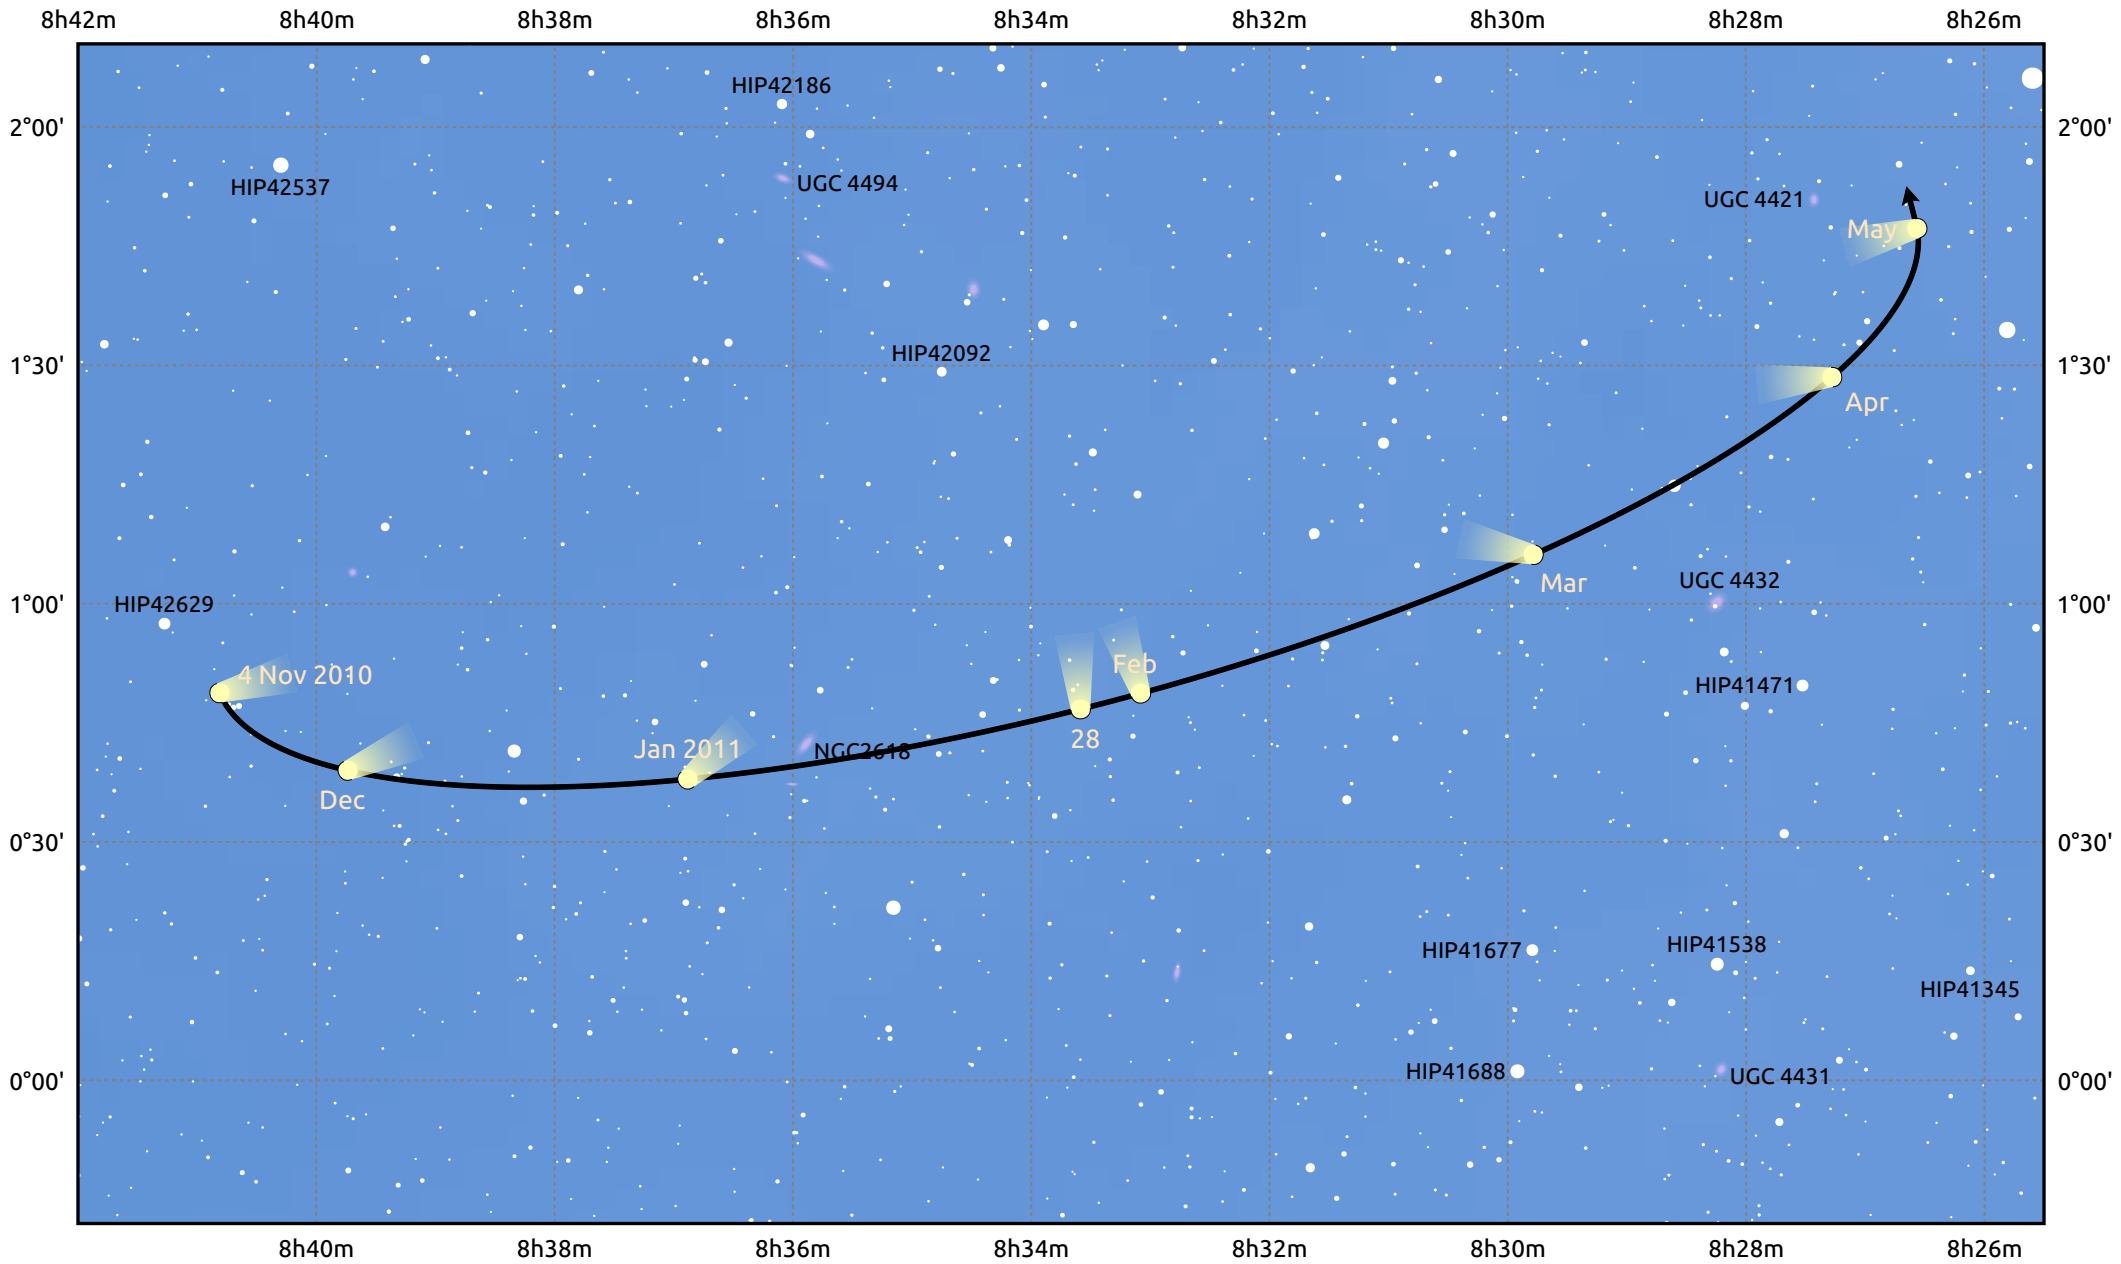

The path of 1P/Halley starting on 4 Nov 2010

© Dominic Ford 2011–2026. Date markers placed at midnight UTC. Downloaded from <https://in-the-sky.org>

Magnitude scale: 13.0 12.0 11.0 10.0 9.0 8.0 7.0 6.0 5.0

— Ecliptic Plane

Galaxy Bright nebula Open cluster Globular cluster Planetary nebula

| Date | Mag |
|------------|-----|
| 2011 Jan 1 | nan |
| 2011 Mar 1 | nan |
| 2011 May 1 | nan |