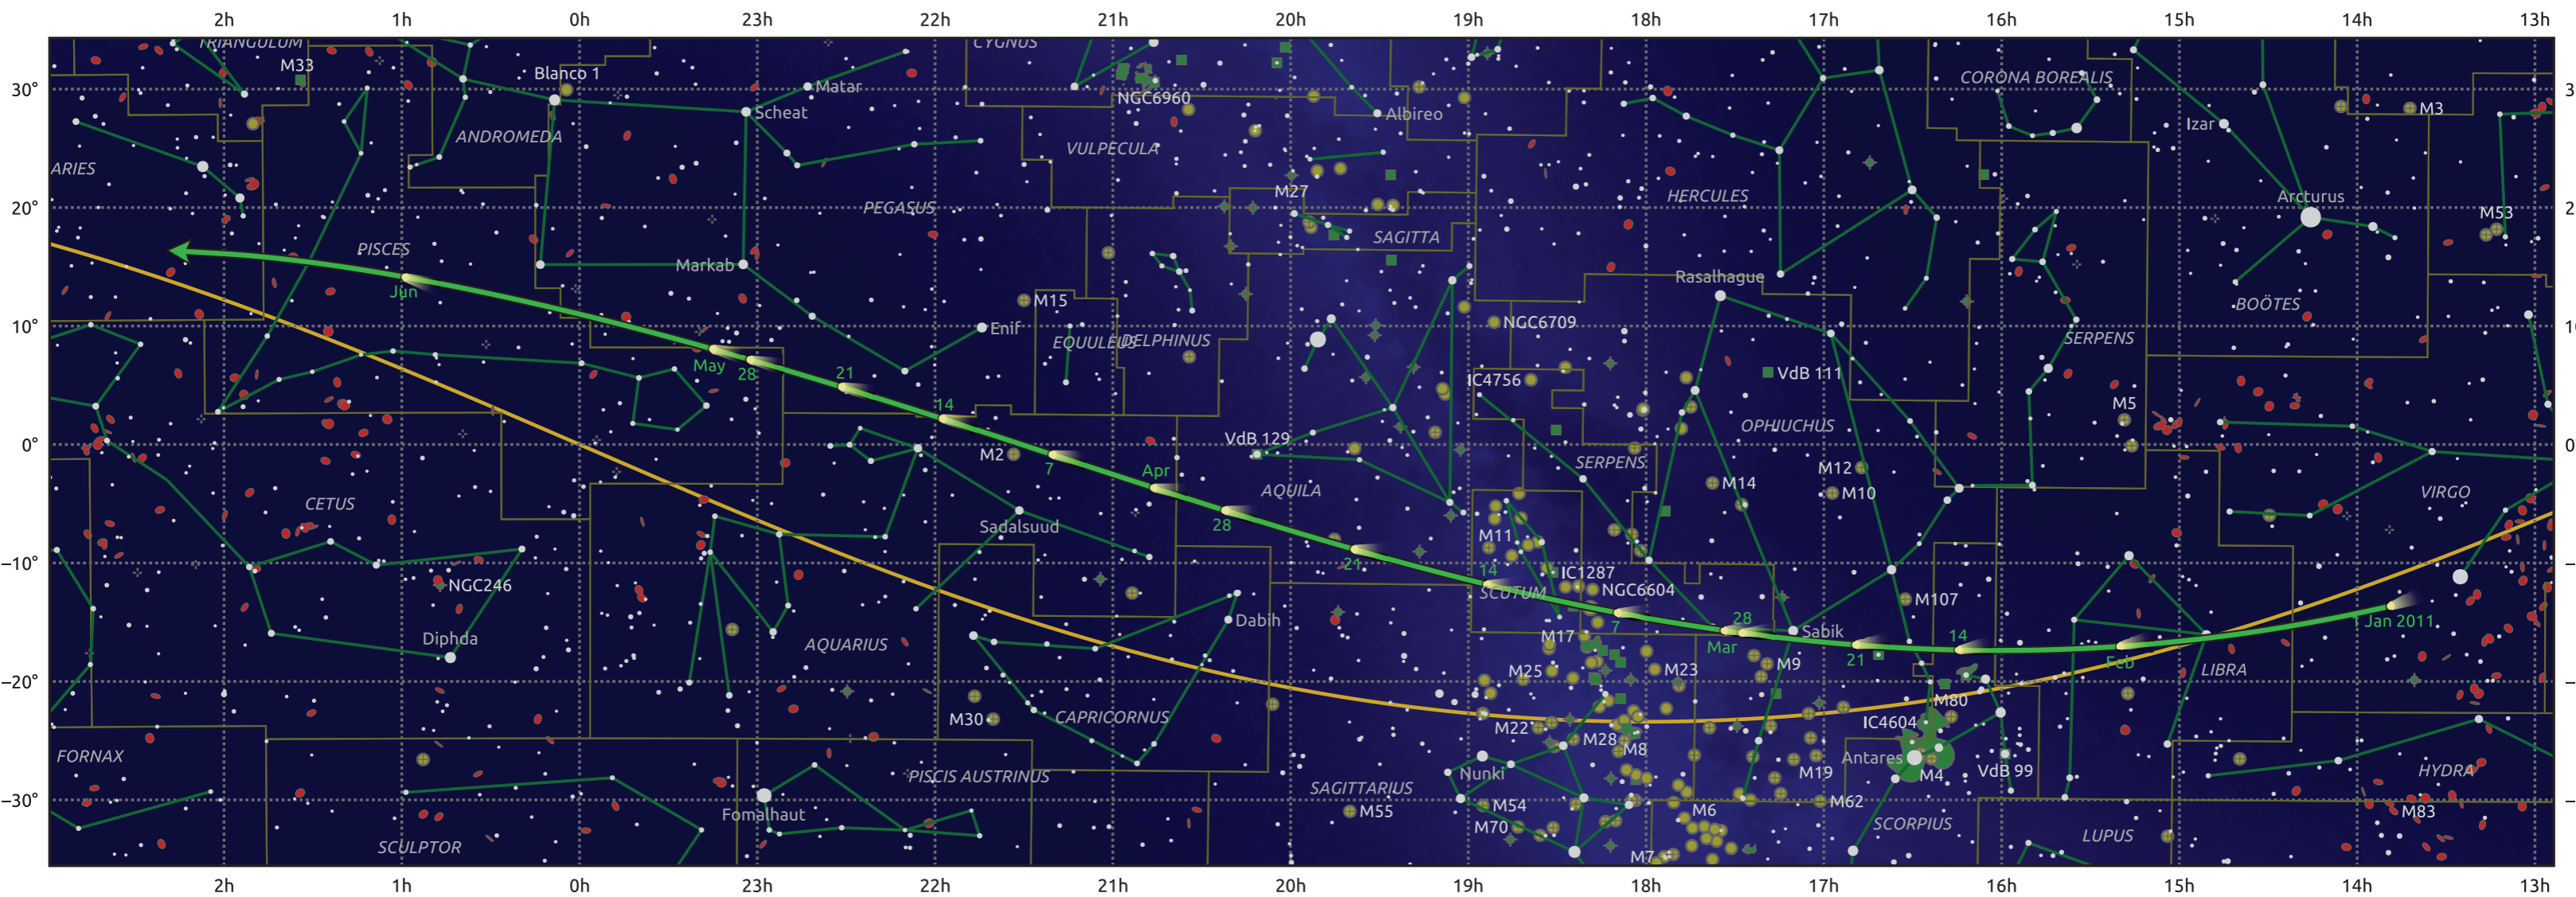

# The path of C/2011 C1 (McNaught) starting on 1 Jan 2011

© Dominic Ford 2011–2025. Date markers placed at midnight UTC. Downloaded from <https://in-the-sky.org>

Magnitude scale:  6.0  5.0  4.0  3.0  2.0  1.0  0.0

— Ecliptic Plane

Galaxy  
  Bright nebula  
  Open cluster  
  Globular cluster  
  Planetary nebula

Date	Mag
2011 Jan 1	12.2
2011 Jan 28	11.2
2011 Feb 22	10.1
2011 Mar 1	9.9
2011 May 1	9.7
2011 Jun 23	11.1