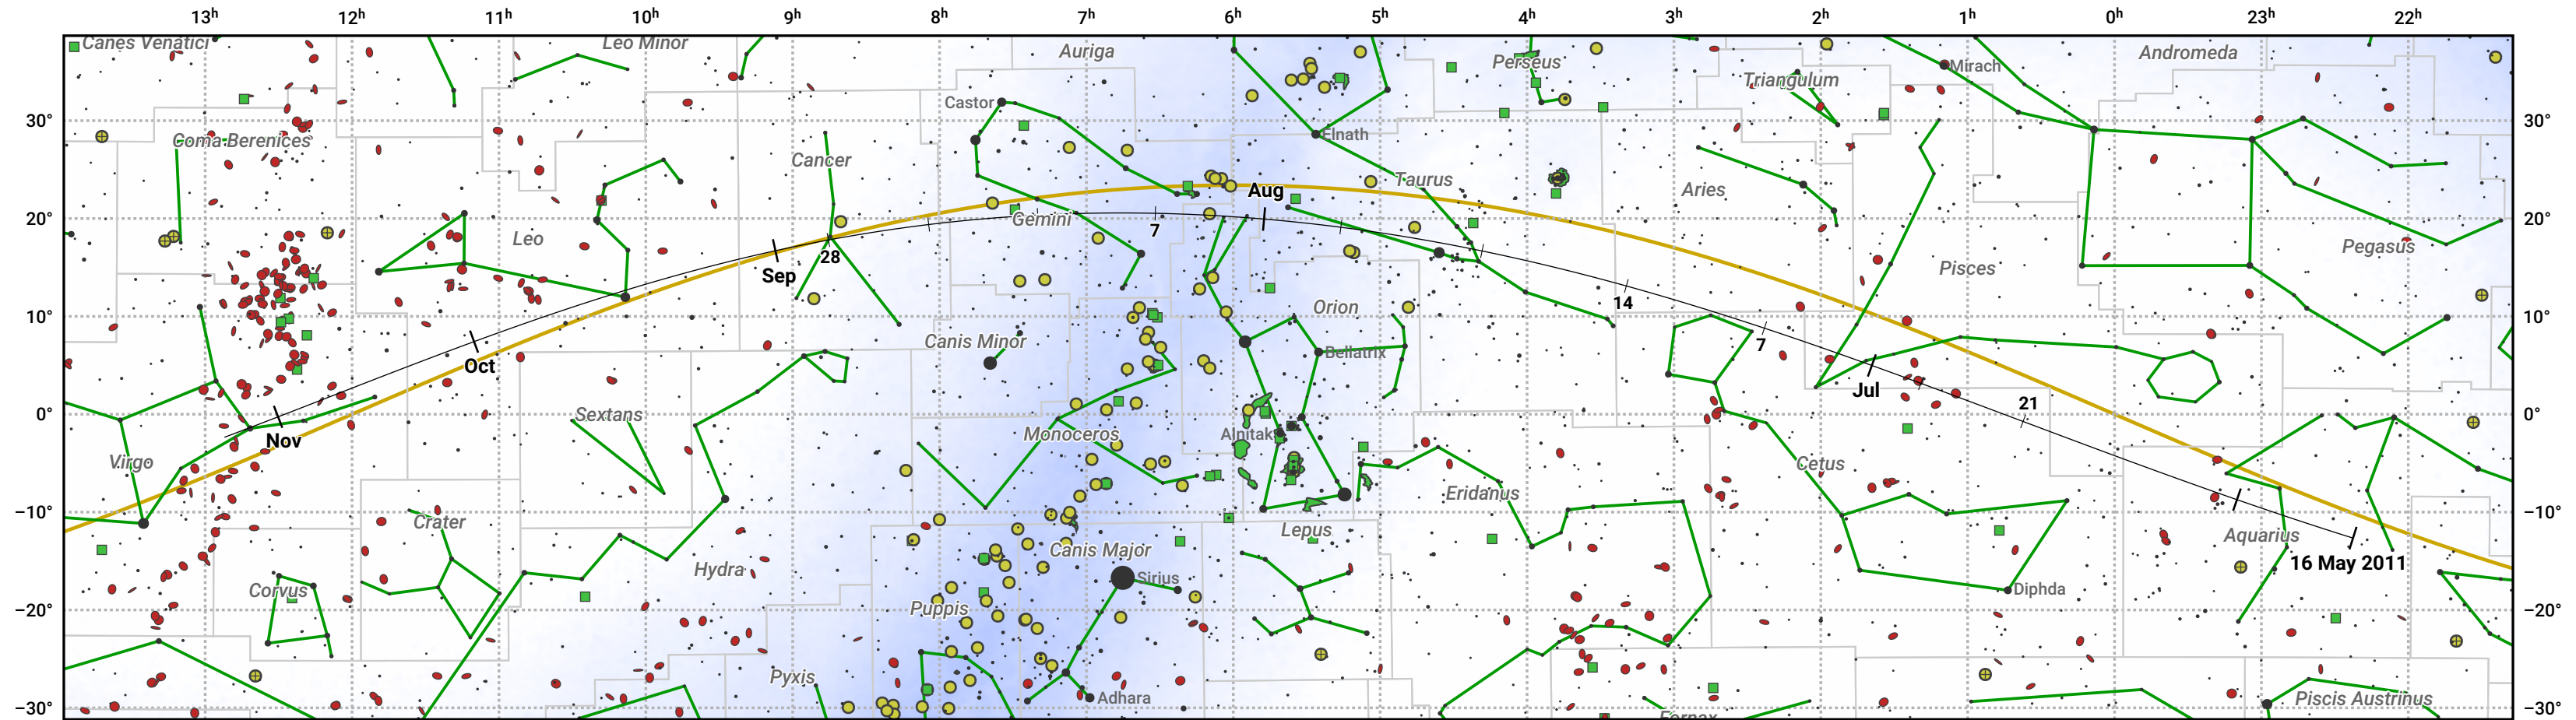

The path of 45P/Honda-Mrkos-Pajdusakova starting on 16 May 2011

© Dominic Ford 2011–2024. Date markers placed at midnight UTC. Downloaded from <https://in-the-sky.org>

Magnitude scale: -6.0 -5.0 -4.0 -3.0 -2.0 -1.0 0.0 -1.0 -2.0

— Ecliptic Plane

Galaxy Bright nebula Open cluster Globular cluster

Date	Mag
2011 May 30	14.2
2011 Jun 11	13.1
2011 Jun 22	12.1
2011 Jul 1	11.2
2011 Jul 3	11.0
2011 Jul 14	10.0
2011 Jul 27	8.9
2011 Sep 1	9.1
2011 Sep 9	10.1
2011 Sep 18	11.1
2011 Sep 28	12.2
2011 Oct 9	13.3
2011 Oct 22	14.3
2011 Nov 1	15.0
2011 Nov 7	15.3