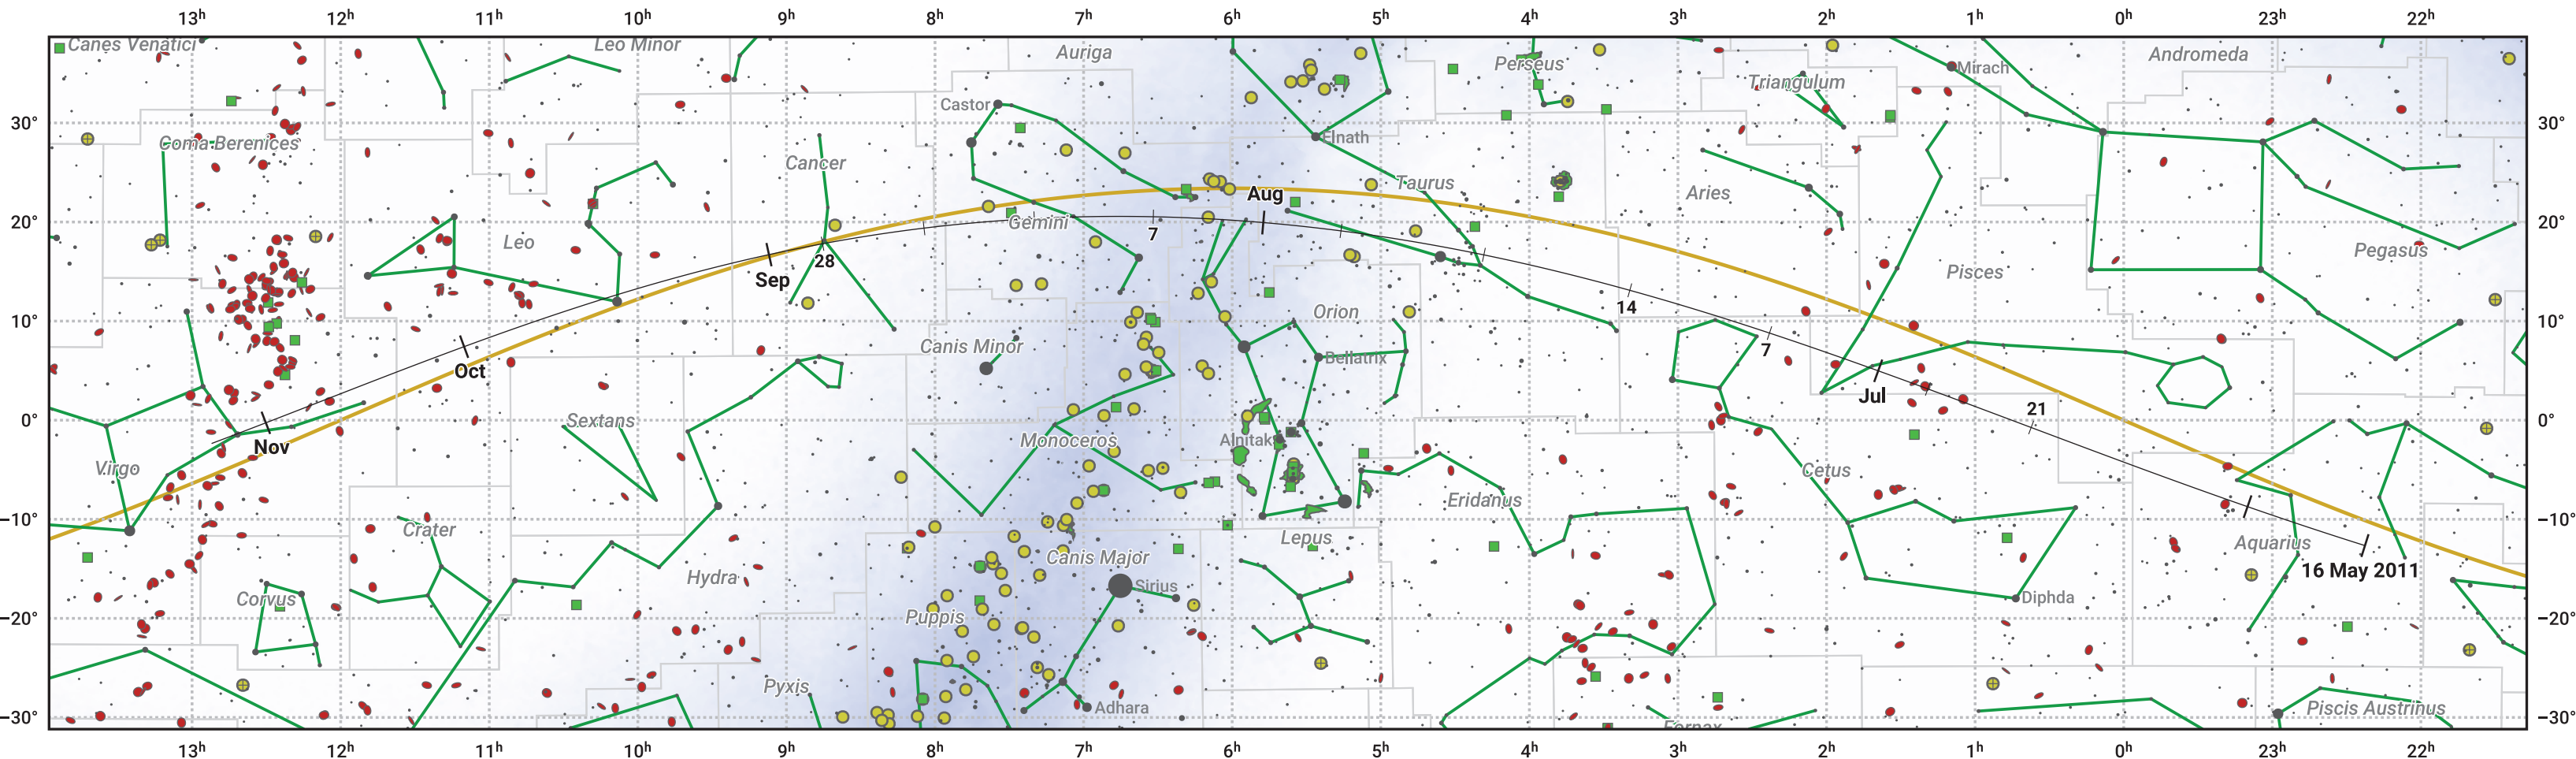

The path of 45P/Honda-Mrkos-Pajdusakova starting on 16 May 2011

© Dominic Ford 2011–2024. Date markers placed at midnight UTC. Downloaded from <https://in-the-sky.org>

Magnitude scale: 6.0 5.0 4.0 3.0 2.0 1.0 0.0 -1.0 -2.0

— Ecliptic Plane

Galaxy Bright nebula Open cluster Globular cluster

Date	Mag
2011 May 30	14.2
2011 Jun 11	13.1
2011 Jun 22	12.1
2011 Jul 1	11.2
2011 Jul 3	11.0
2011 Jul 14	10.0
2011 Jul 27	8.9
2011 Sep 1	9.1
2011 Sep 9	10.1
2011 Sep 18	11.1
2011 Sep 28	12.2
2011 Oct 9	13.3
2011 Oct 22	14.3
2011 Nov 1	15.0
2011 Nov 7	15.3