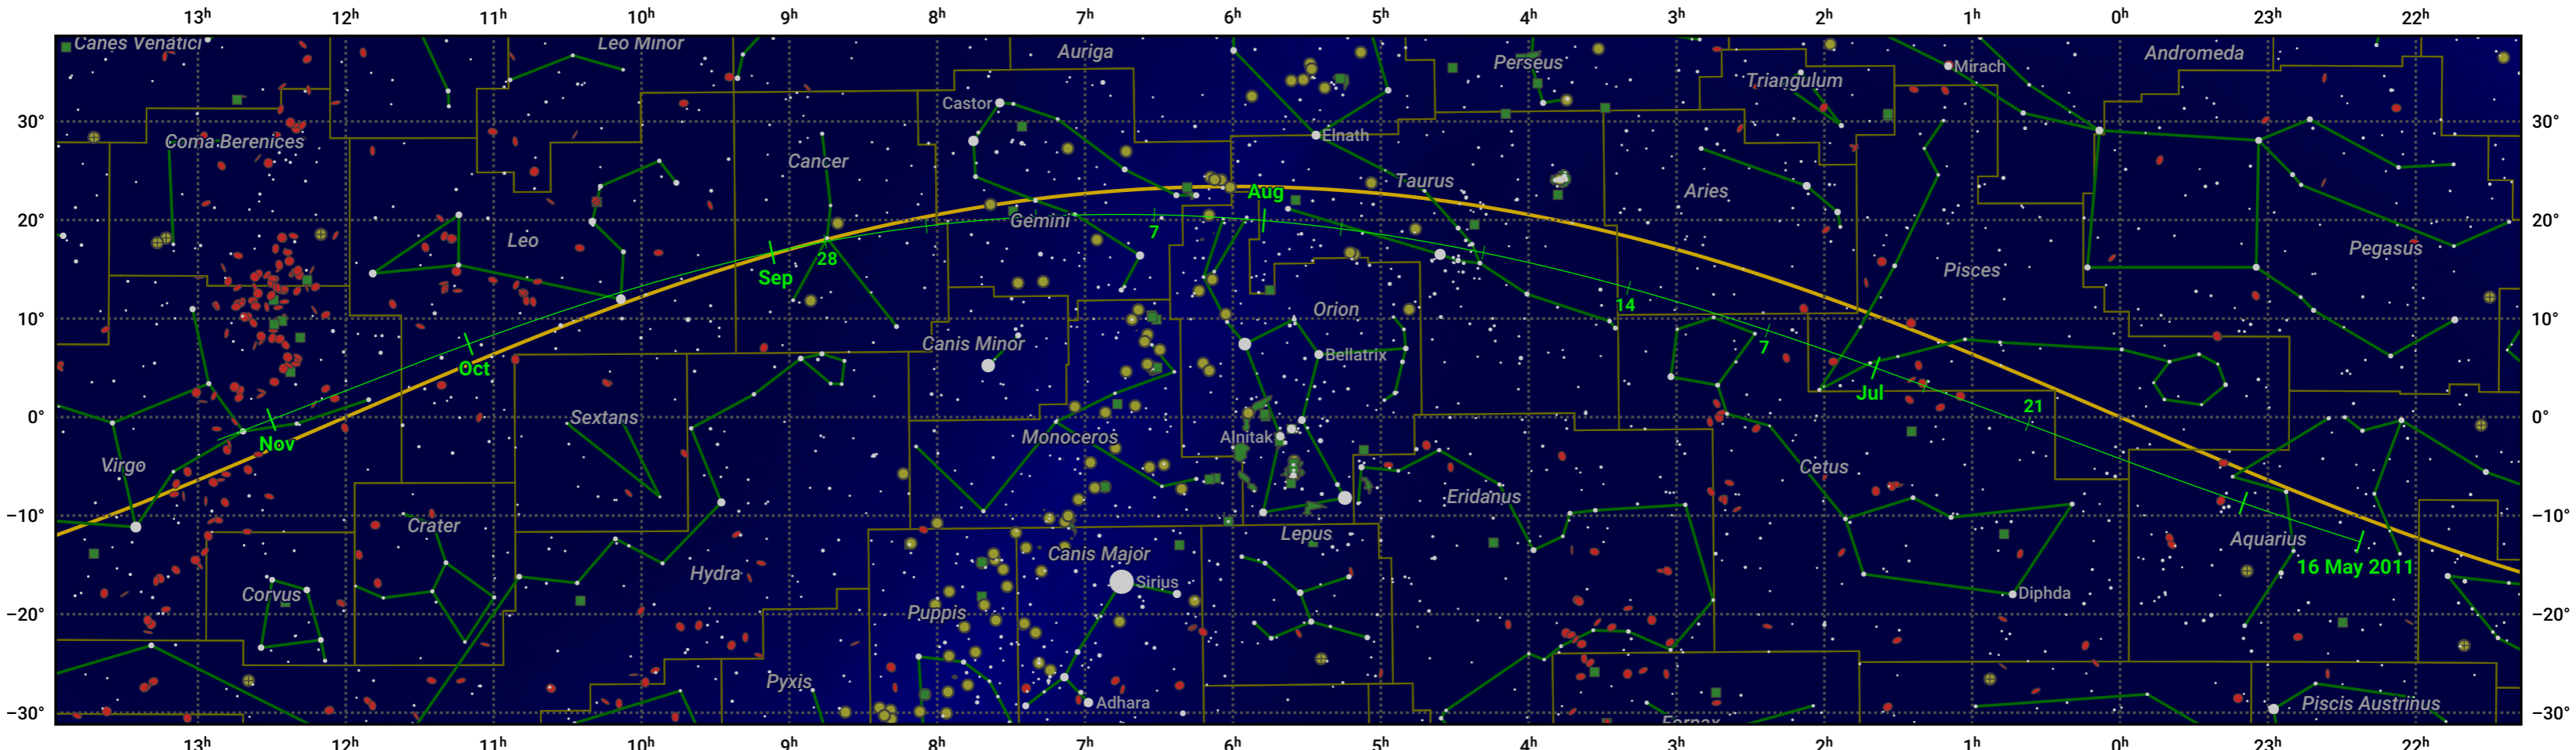

The path of 45P/Honda-Mrkos-Pajdusakova starting on 16 May 2011

© Dominic Ford 2011–2024. Date markers placed at midnight UTC. Downloaded from <https://in-the-sky.org>

Magnitude scale: ● -6.0 ● -5.0 ● -4.0 ● -3.0 ● -2.0 ● -1.0 ● 0.0 ● -1.0 ● -2.0

— Ecliptic Plane

● Galaxy ■ Bright nebula ● Open cluster ● Globular cluster

Date	Mag
2011 May 30	14.2
2011 Jun 11	13.1
2011 Jun 22	12.1
2011 Jul 1	11.2
2011 Jul 3	11.0
2011 Jul 14	10.0
2011 Jul 27	8.9
2011 Sep 1	9.1
2011 Sep 9	10.1
2011 Sep 18	11.1
2011 Sep 28	12.2
2011 Oct 9	13.3
2011 Oct 22	14.3
2011 Nov 1	15.0
2011 Nov 7	15.3