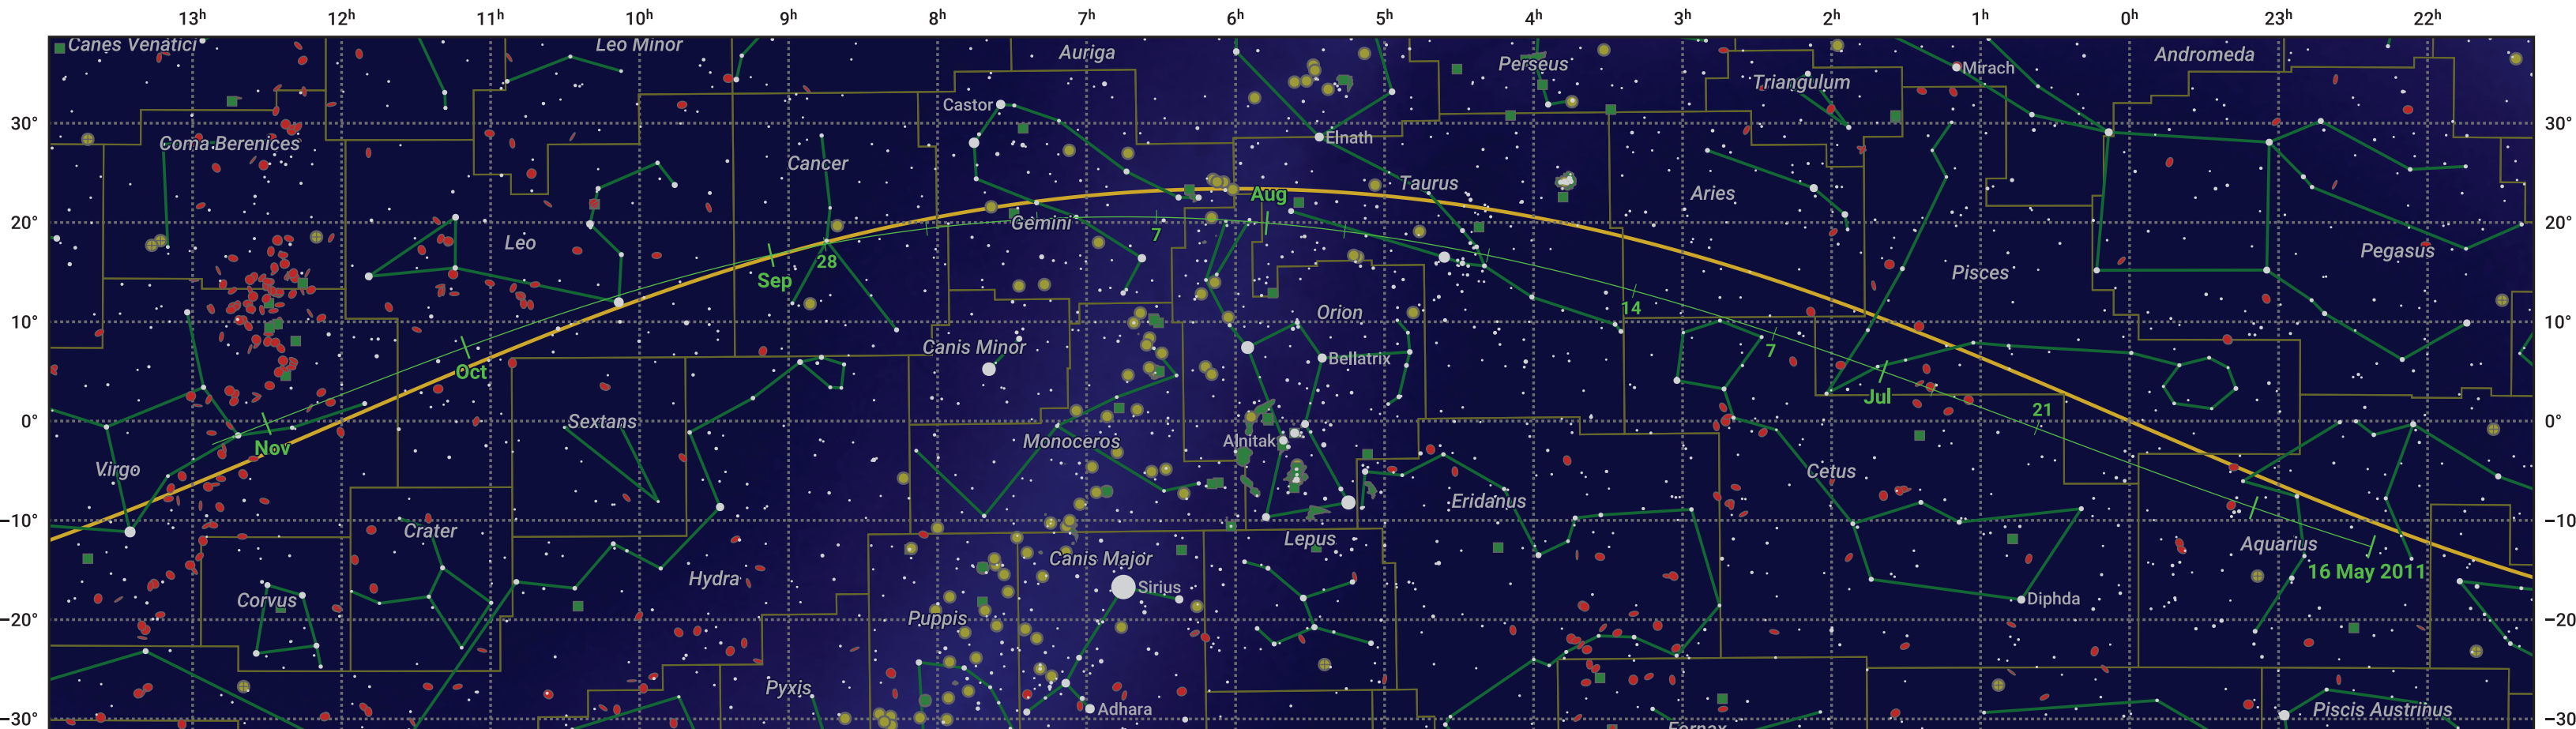

# The path of 45P/Honda-Mrkos-Pajdusakova starting on 16 May 2011

© Dominic Ford 2011–2024. Date markers placed at midnight UTC. Downloaded from <https://in-the-sky.org>

Magnitude scale: 6.0 5.0 4.0 3.0 2.0 1.0 0.0 -1.0 -2.0

— Ecliptic Plane

Galaxy    Bright nebula    Open cluster    Globular cluster

Date	Mag
2011 May 30	14.2
2011 Jun 11	13.1
2011 Jun 22	12.1
2011 Jul 1	11.2
2011 Jul 3	11.0
2011 Jul 14	10.0
2011 Jul 27	8.9
2011 Sep 1	9.1
2011 Sep 9	10.1
2011 Sep 18	11.1
2011 Sep 28	12.2
2011 Oct 9	13.3
2011 Oct 22	14.3
2011 Nov 1	15.0
2011 Nov 7	15.3