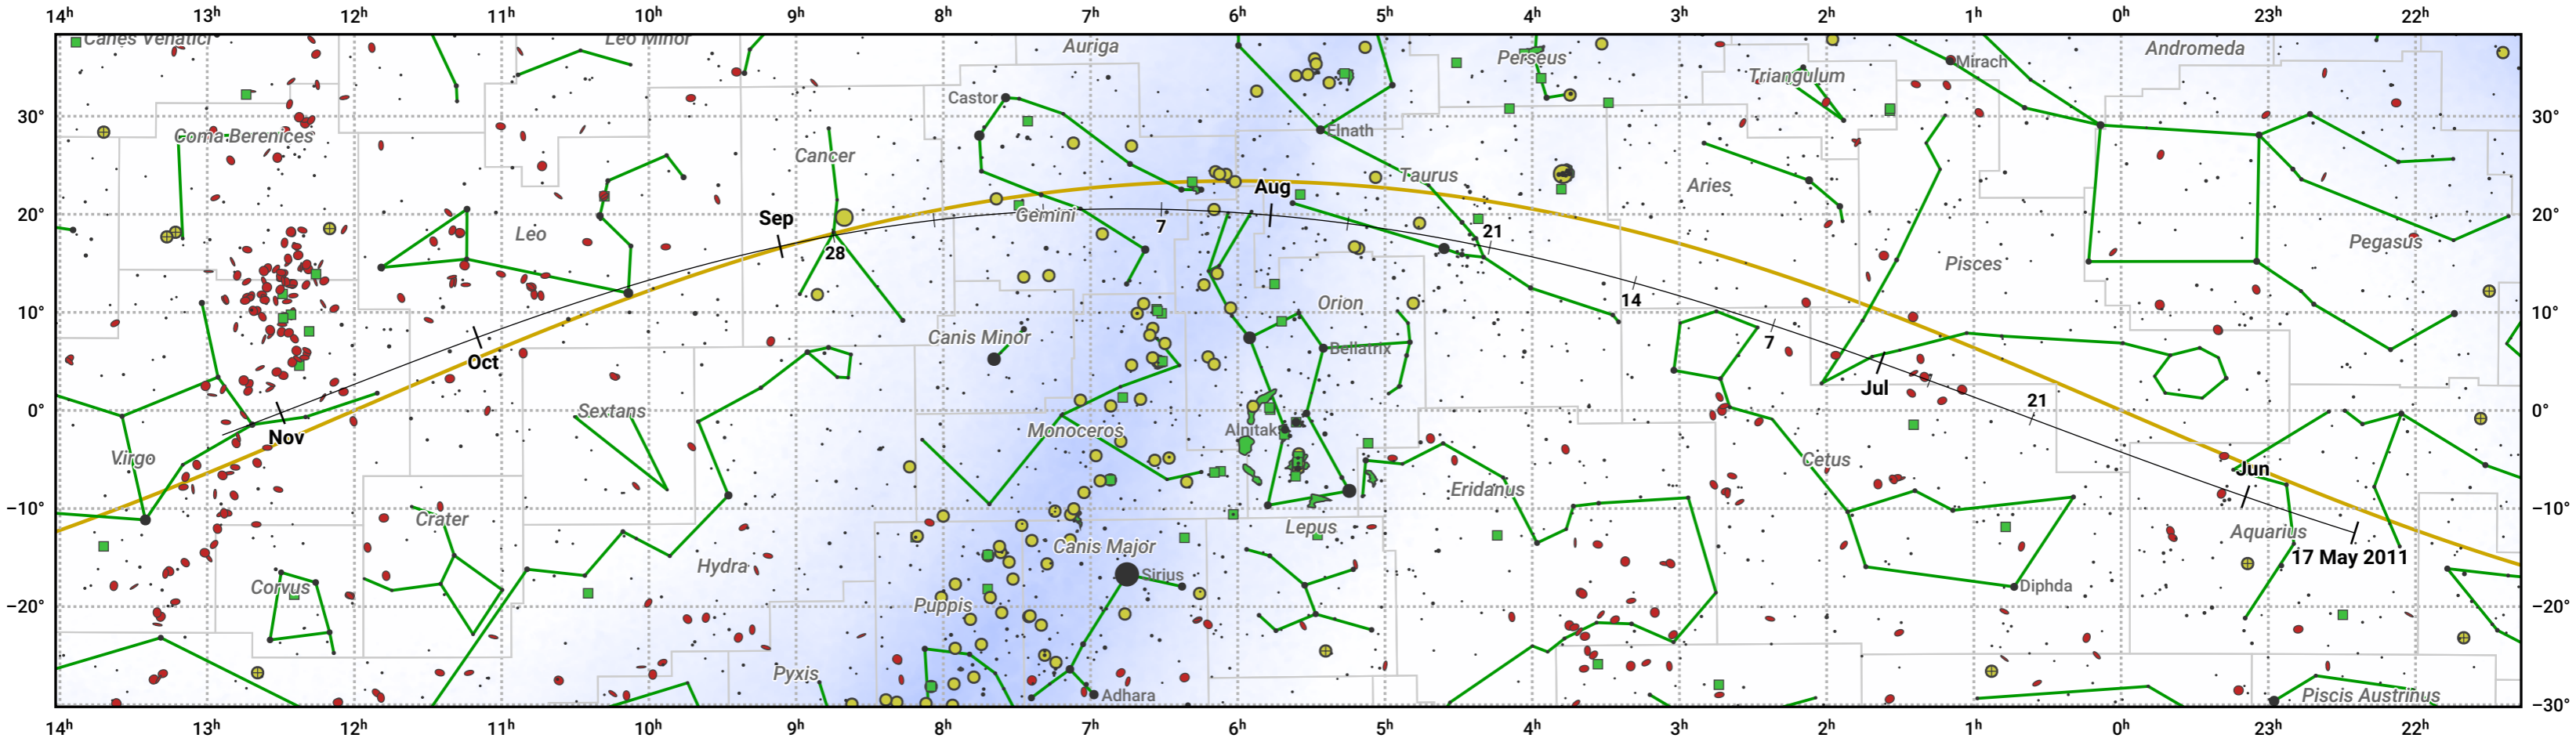

The path of 45P/Honda-Mrkos-Pajdusakova starting on 17 May 2011

© Dominic Ford 2011–2024. Date markers placed at midnight UTC. Downloaded from <https://in-the-sky.org>

Magnitude scale: · 6.0 · 5.0 · 4.0 · 3.0 · 2.0 · 1.0 ● 0.0 ● -1.0 ● -2.0

— Ecliptic Plane

● Galaxy ■ Bright nebula ● Open cluster ⊕ Globular cluster

Date	Mag
2011 May 31	14.1
2011 Jun 12	13.1
2011 Jun 23	12.0
2011 Jul 1	11.2
2011 Jul 4	10.9
2011 Jul 15	9.9
2011 Jul 28	8.9
2011 Sep 1	9.1
2011 Sep 8	9.9
2011 Sep 17	11.0
2011 Sep 26	12.0
2011 Oct 7	13.1
2011 Oct 20	14.1
2011 Nov 1	15.0
2011 Nov 4	15.1