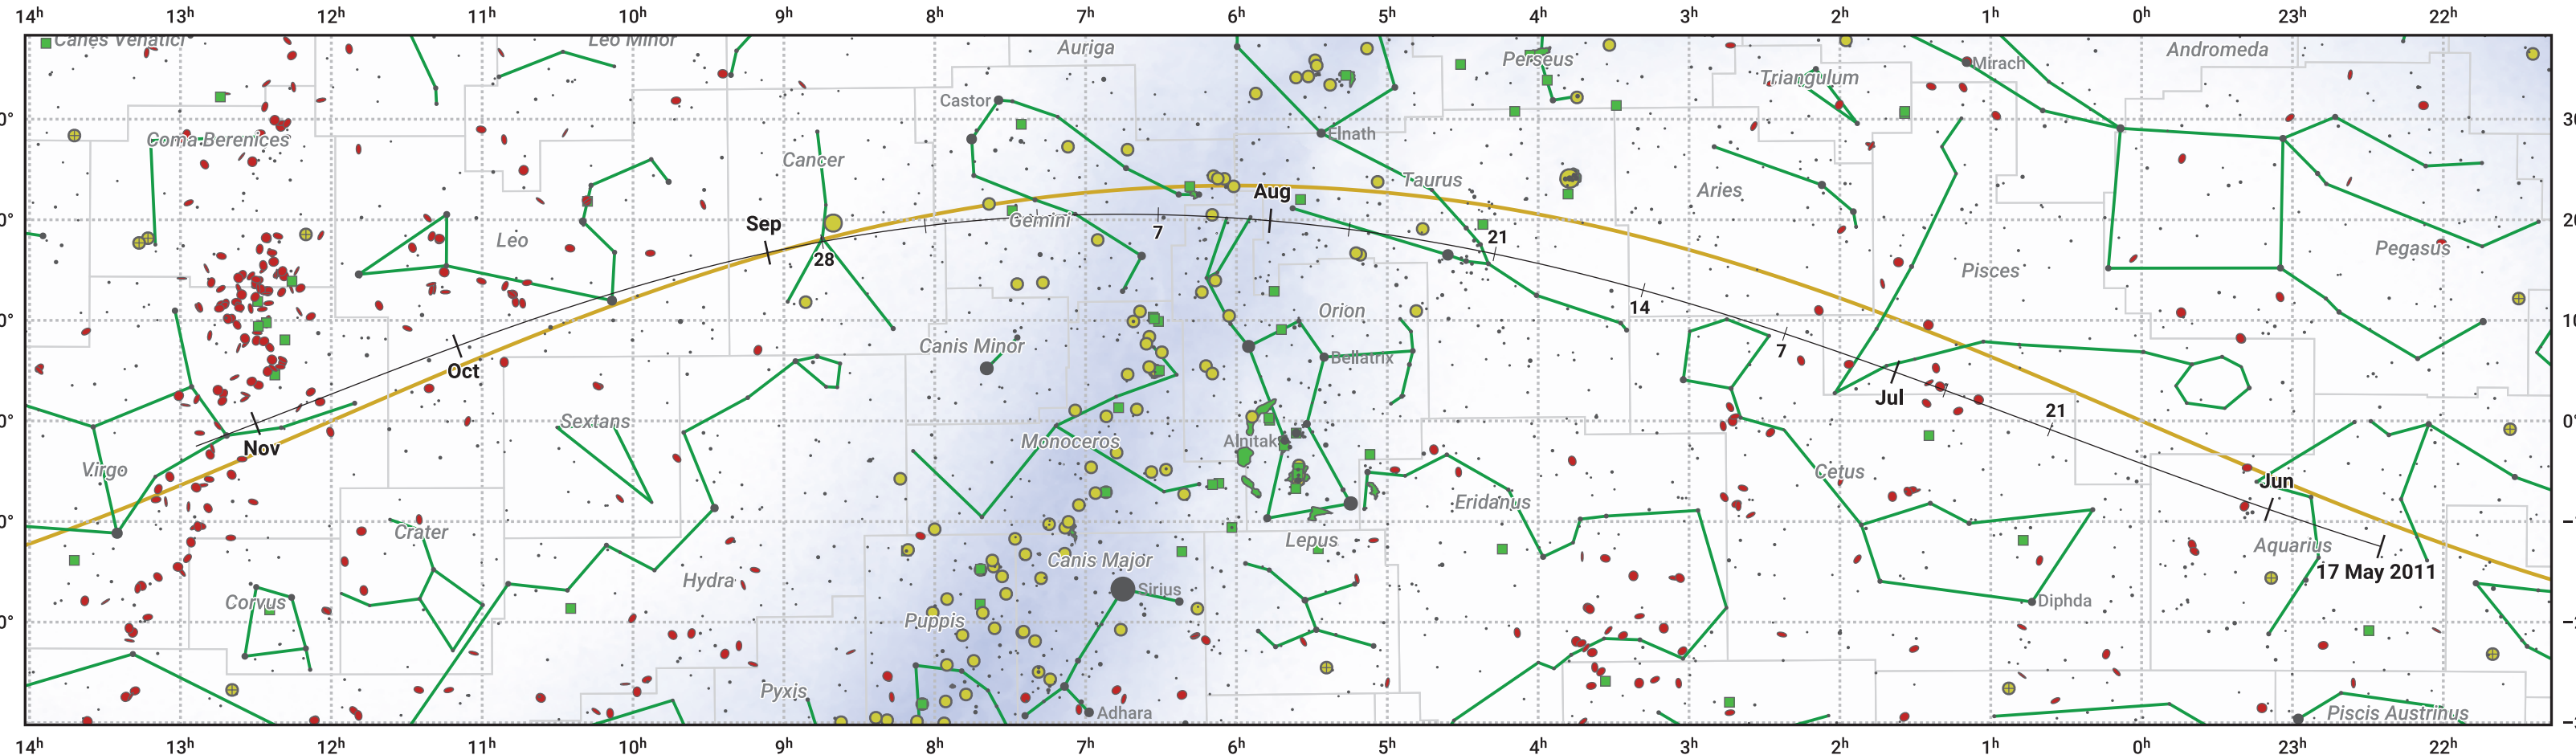

The path of 45P/Honda-Mrkos-Pajdusakova starting on 17 May 2011

© Dominic Ford 2011–2024. Date markers placed at midnight UTC. Downloaded from <https://in-the-sky.org>

Magnitude scale: • 6.0 • 5.0 • 4.0 • 3.0 • 2.0 • 1.0 • 0.0 • -1.0 • -2.0

— Ecliptic Plane

● Galaxy ■ Bright nebula ● Open cluster ⊕ Globular cluster

Date	Mag
2011 May 31	14.1
2011 Jun 12	13.1
2011 Jun 23	12.0
2011 Jul 1	11.2
2011 Jul 4	10.9
2011 Jul 15	9.9
2011 Jul 28	8.9
2011 Sep 1	9.1
2011 Sep 8	9.9
2011 Sep 17	11.0
2011 Sep 26	12.0
2011 Oct 7	13.1
2011 Oct 20	14.1
2011 Nov 1	15.0
2011 Nov 4	15.1