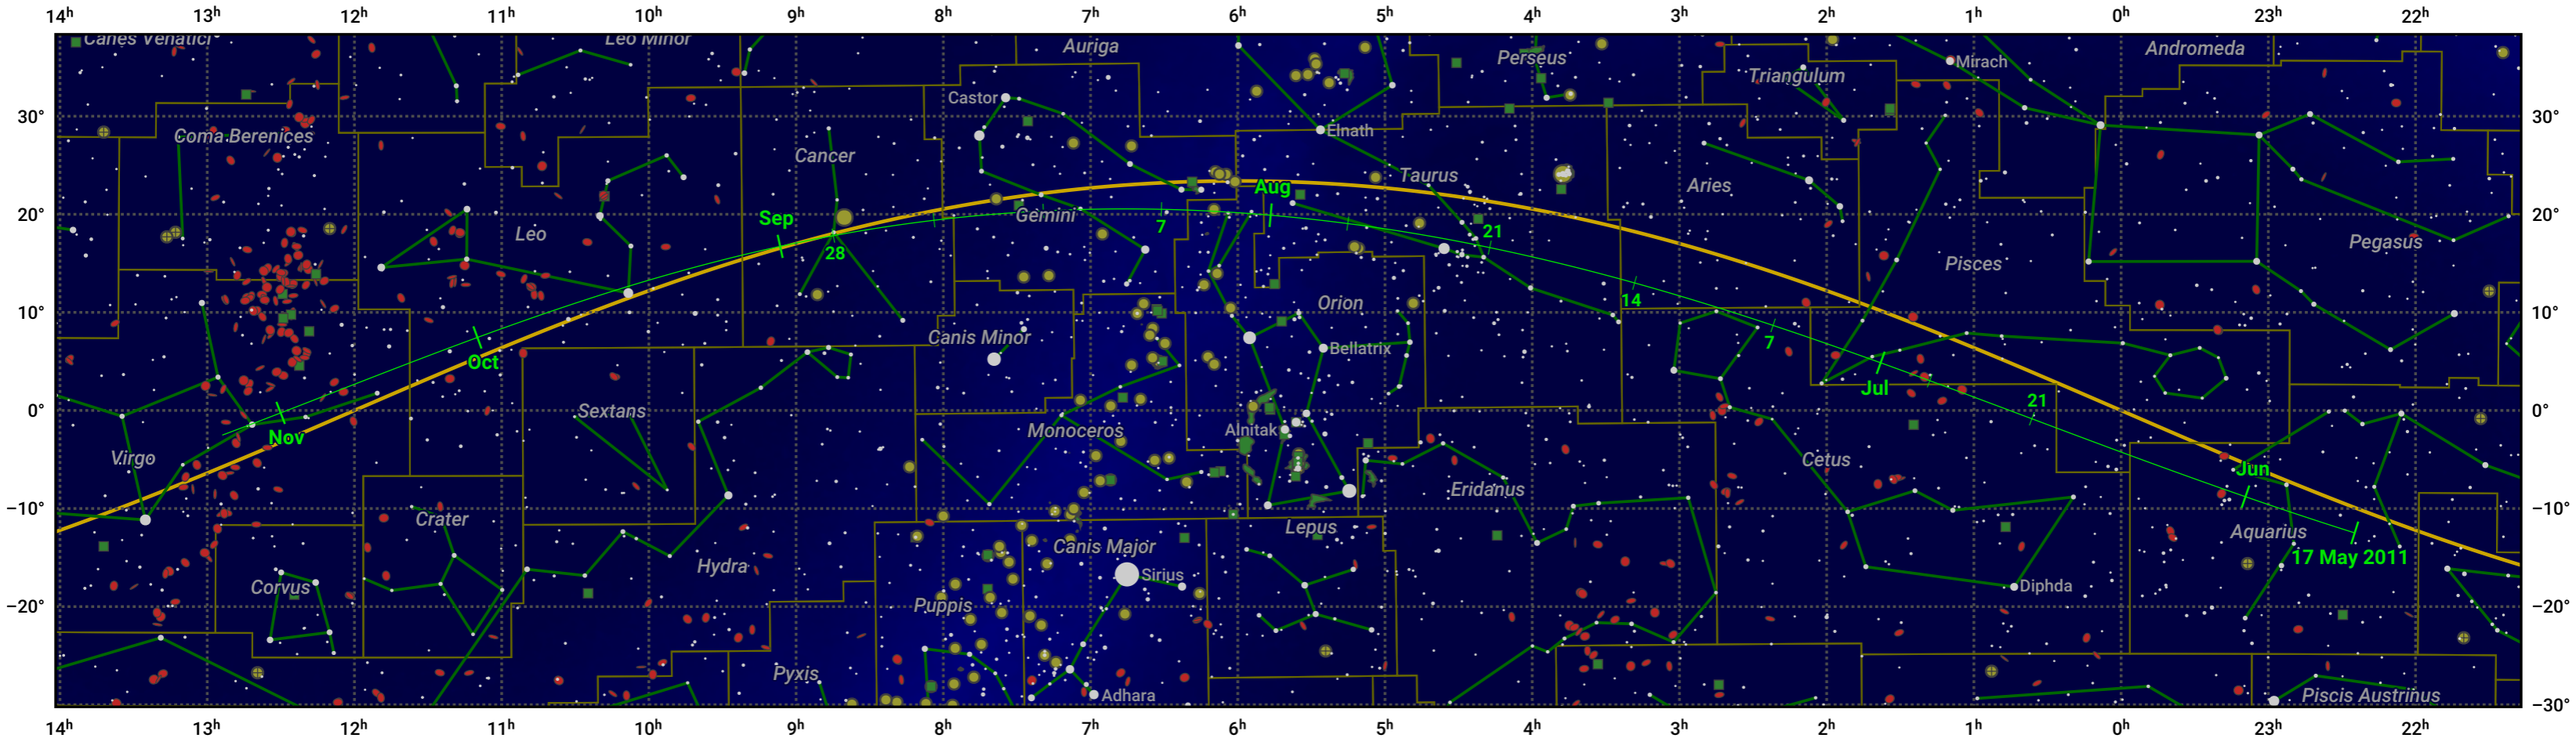

# The path of 45P/Honda-Mrkos-Pajdusakova starting on 17 May 2011

© Dominic Ford 2011–2024. Date markers placed at midnight UTC. Downloaded from <https://in-the-sky.org>

Magnitude scale: · 6.0 · 5.0 · 4.0 · 3.0 · 2.0 · 1.0 ● 0.0 ● -1.0 ● -2.0

— Ecliptic Plane

● Galaxy    ■ Bright nebula    ● Open cluster    ⊕ Globular cluster

Date	Mag
2011 May 31	14.1
2011 Jun 12	13.1
2011 Jun 23	12.0
2011 Jul 1	11.2
2011 Jul 4	10.9
2011 Jul 15	9.9
2011 Jul 28	8.9
2011 Sep 1	9.1
2011 Sep 8	9.9
2011 Sep 17	11.0
2011 Sep 26	12.0
2011 Oct 7	13.1
2011 Oct 20	14.1
2011 Nov 1	15.0
2011 Nov 4	15.1