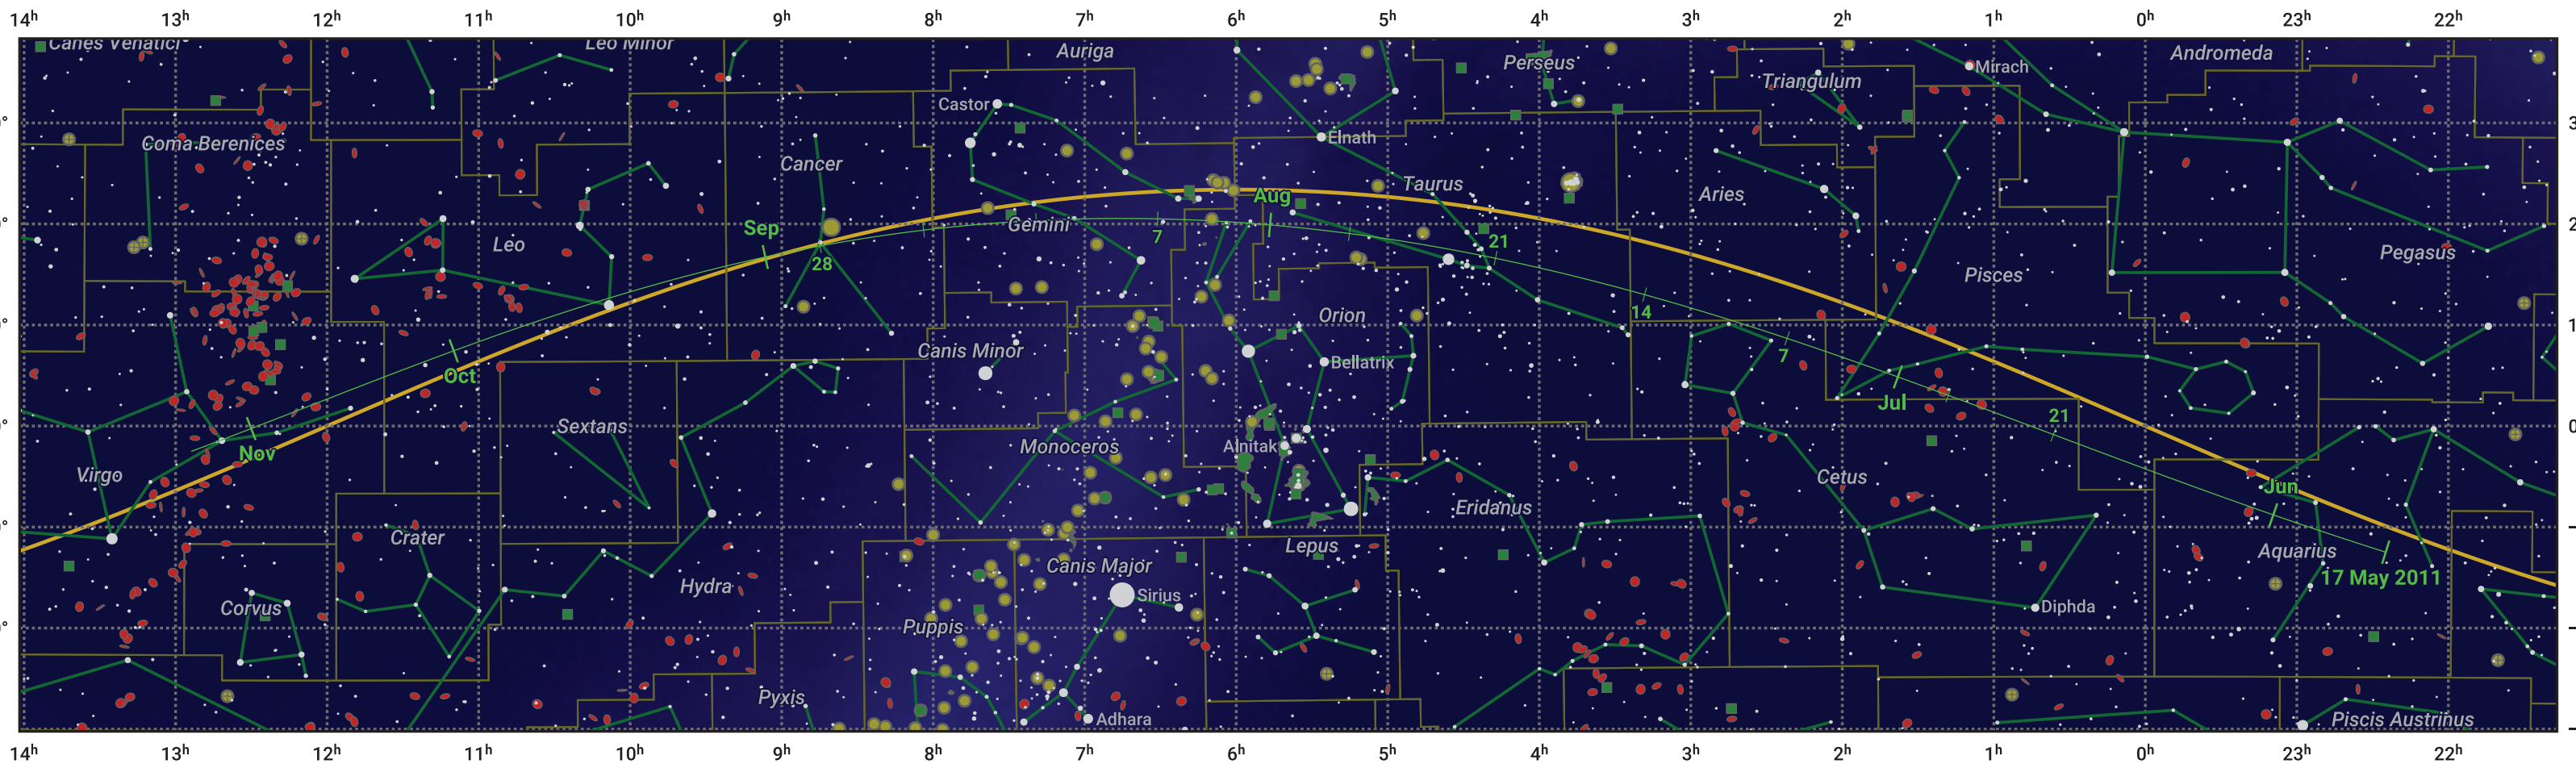

The path of 45P/Honda-Mrkos-Pajdusakova starting on 17 May 2011

© Dominic Ford 2011–2024. Date markers placed at midnight UTC. Downloaded from <https://in-the-sky.org>

Magnitude scale: • 6.0 • 5.0 • 4.0 • 3.0 • 2.0 • 1.0 • 0.0 • -1.0 • -2.0

— Ecliptic Plane

■ Galaxy
 ■ Bright nebula
 ● Open cluster
 ● Globular cluster

Date	Mag
2011 May 31	14.1
2011 Jun 12	13.1
2011 Jun 23	12.0
2011 Jul 1	11.2
2011 Jul 4	10.9
2011 Jul 15	9.9
2011 Jul 28	8.9
2011 Sep 1	9.1
2011 Sep 8	9.9
2011 Sep 17	11.0
2011 Sep 26	12.0
2011 Oct 7	13.1
2011 Oct 20	14.1
2011 Nov 1	15.0
2011 Nov 4	15.1