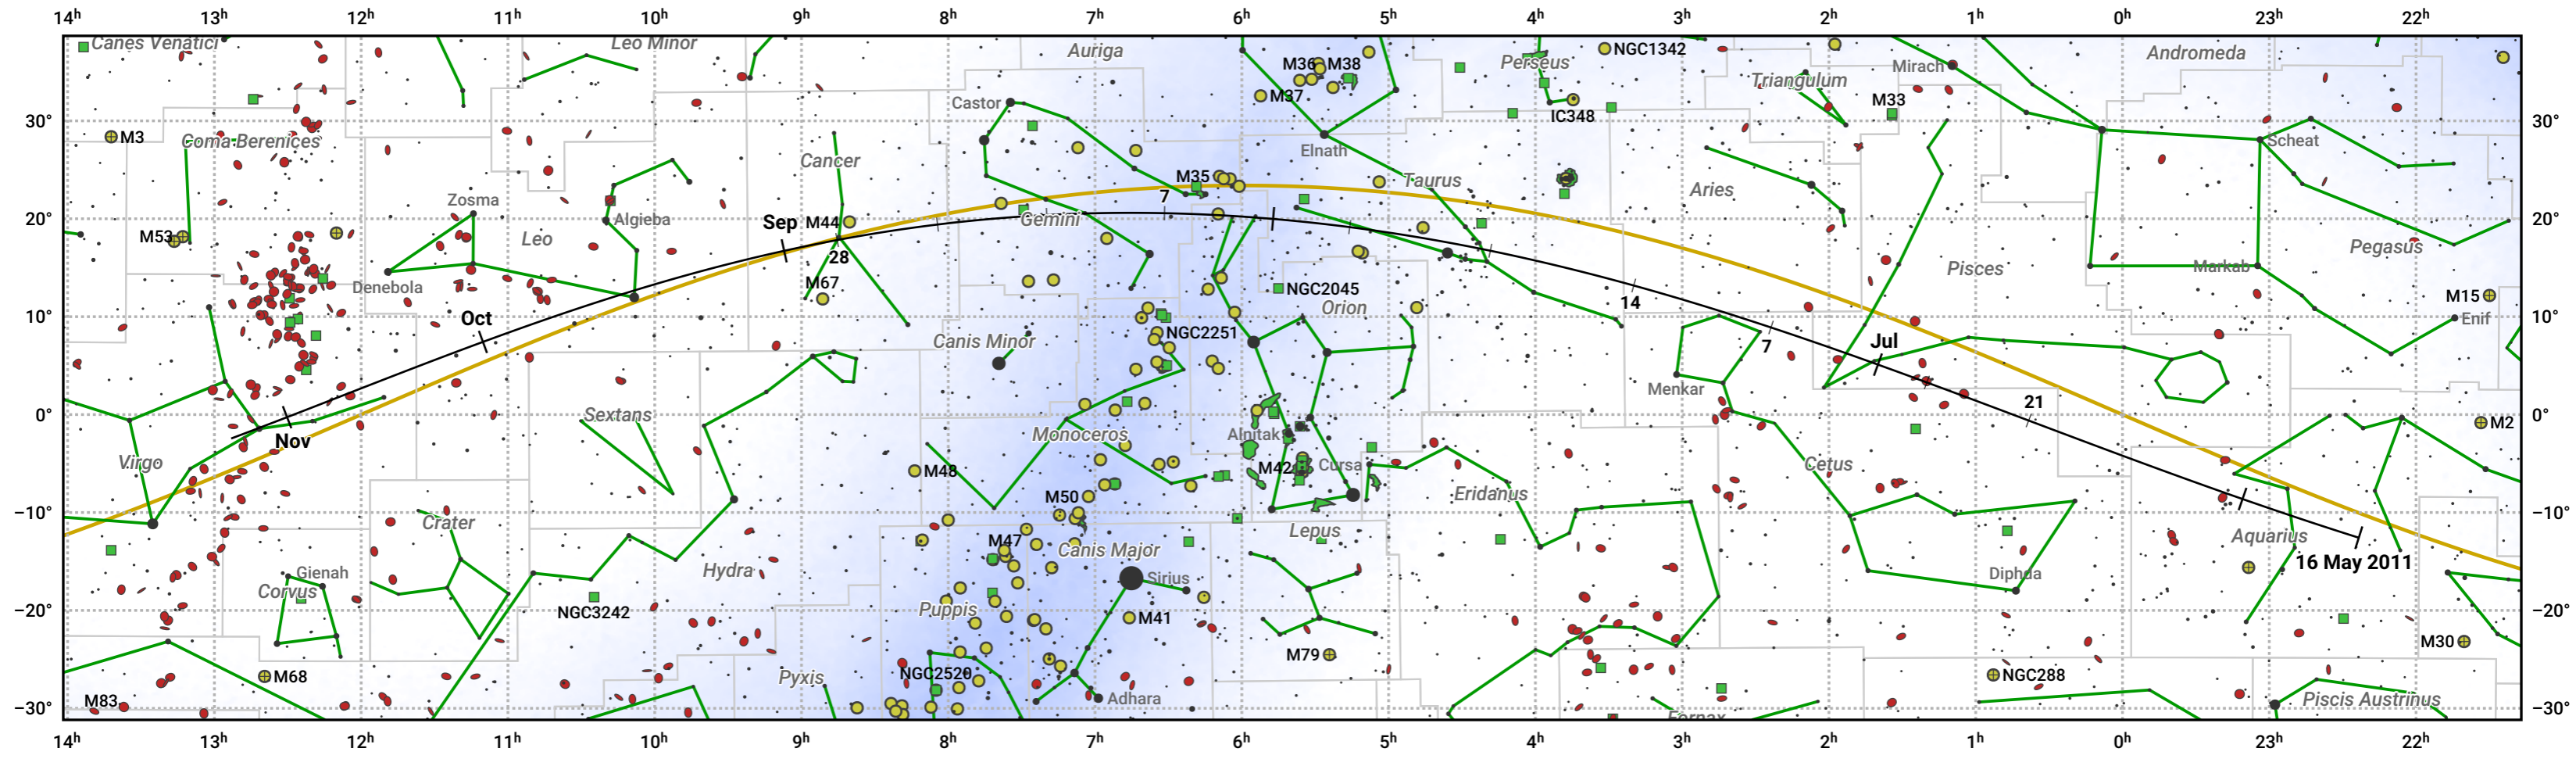

The path of 45P/Honda-Mrkos-Pajdusakova starting on 16 May 2011

© Dominic Ford 2011–2024. Date markers placed at midnight UTC. Downloaded from <https://in-the-sky.org>

Magnitude scale: ● -6.0 ● -5.0 ● -4.0 ● -3.0 ● -2.0 ● -1.0 ● -0.0 ● -1.0 ● -2.0

— Ecliptic Plane

● Galaxy ■ Bright nebula ● Open cluster ⊕ Globular cluster

Date	Mag
2011 May 30	14.2
2011 Jun 11	13.1
2011 Jun 22	12.1
2011 Jul 1	11.2
2011 Jul 3	11.0
2011 Jul 14	10.0
2011 Jul 27	9.0
2011 Sep 1	9.2
2011 Sep 9	10.1
2011 Sep 18	11.1
2011 Sep 28	12.2
2011 Oct 9	13.3
2011 Oct 22	14.3
2011 Nov 1	15.0
2011 Nov 7	15.3